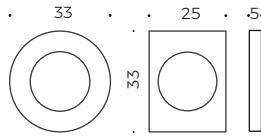

Materiale: Cromall®

Material: Cromall®