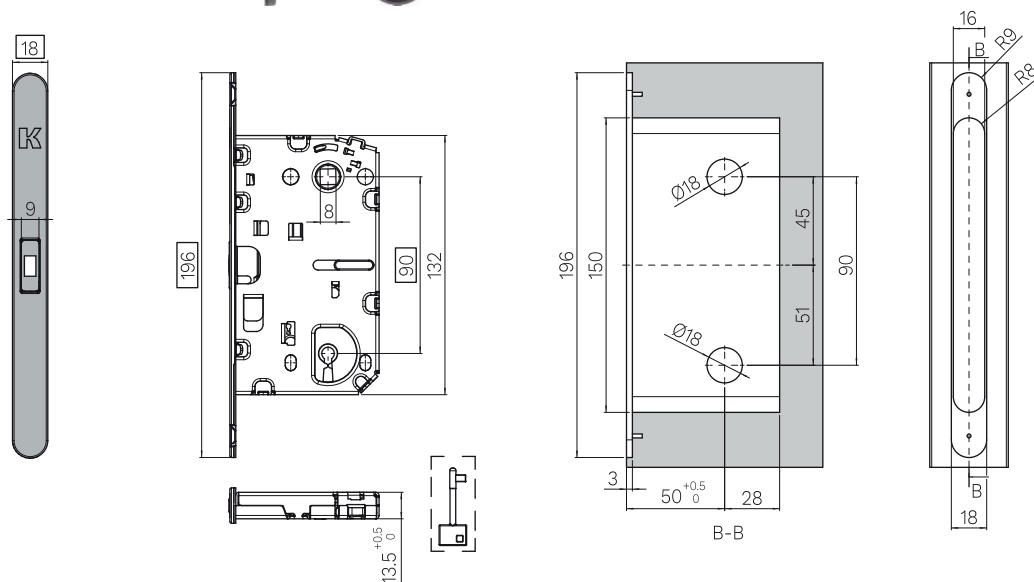

Istruzioni montaggio serratura foro chiave

Key hole lock handles installation systems

Serratura magnetica con movimento maniglia ammortizzato in acciaio e zama con foro chiave e frontale con cover magnetica in acciaio

Magnetic lock with cushioned handle movement made of steel and zama, featuring a key slot and front plate with a magnetic steel cover

CHIUSURA Foro chiave	INTERASSE 90 mm	FRONTALE Con cover magnetica	MOVIMENTO AMMORTIZZATO	ENTRATA 50 mm	QUADRO MANIGLIA 8 mm	MATERIALE Corpo: Acciaio Frontale: Zama Cover: Acciaio