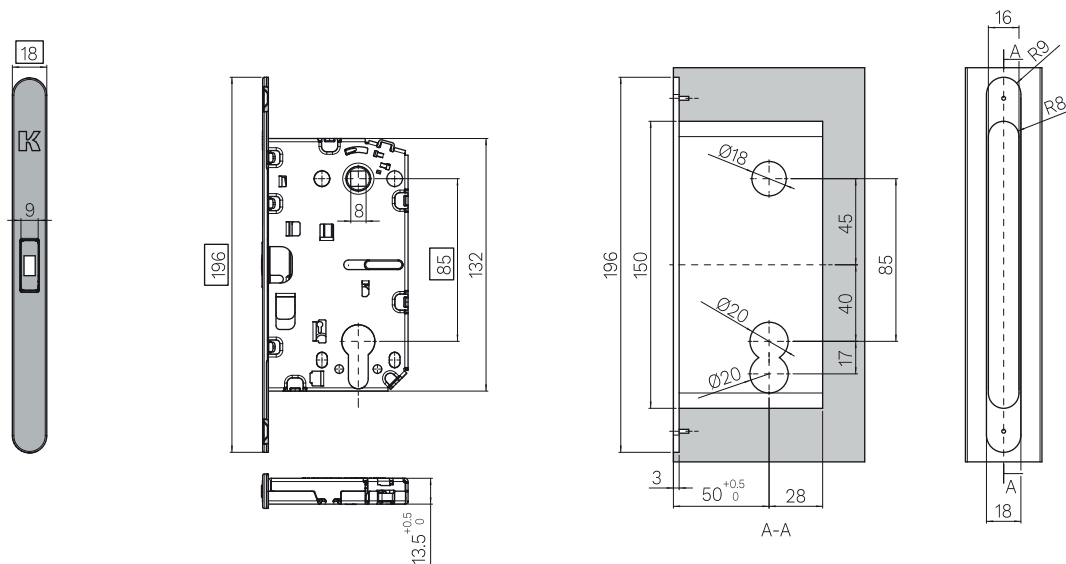

Istruzioni montaggio serratura foro cilindro

Cylinder hole lock handles installation systems

Serratura magnetica con movimento maniglia ammortizzato in acciaio e zama con foro cilindro e frontale con cover magnetica in acciaio

Magnetic lock with cushioned handle movement made of steel and zama, featuring a cylinder slot and front plate with a magnetic steel cover

CHIUSURA Foro cilindro	INTERASSE 85 mm	FRONTALE Con cover magnetica	MOVIMENTO AMMORTIZZATO	ENTRATA 50 mm	QUADRO MANIGLIA 8 mm	MATERIALE Corpo: Acciaio Frontale: Zama Cover: Acciaio