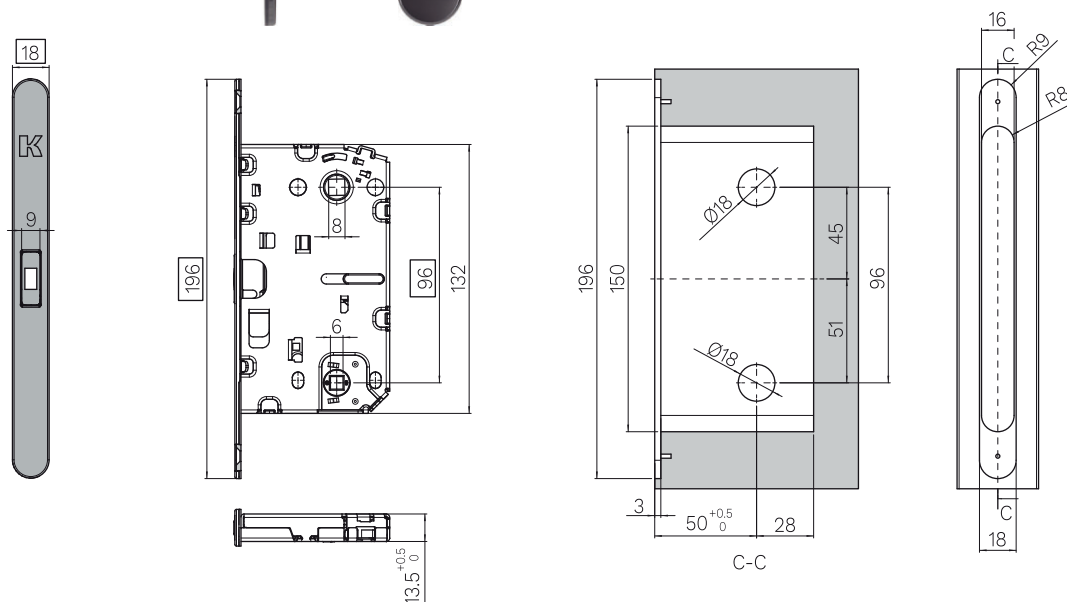

Istruzioni montaggio serratura quadro bagno

Key hole lock handles installation systems

Serratura magnetica con movimento maniglia ammortizzato in acciaio e zama con quadro bagno e frontale con cover magnetica in acciaio

Magnetic lock with cushioned handle movement made of steel and zama, featuring a toilet spindle and front plate with a magnetic steel cover

CHIUSURA Foro quadro bagno	INTERASSE 96 mm	FRONTALE Con cover magnetica	MOVIMENTO AMMORTIZZATO	ENTRATA 50 mm	QUADRO MANIGLIA 8 mm	MATERIALE Corpo: Acciaio Frontale: Zama Cover: Acciaio