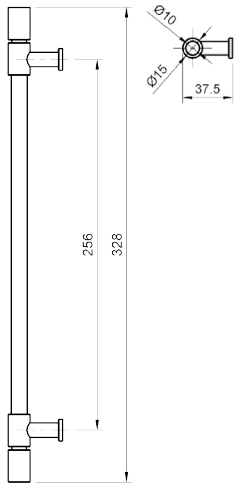

height: 200 mm
width: 13 mm
diameter: 33 mm
weight: 213 g

Circus Long S

height: 158 mm
width: 13 mm
diameter: 33 mm
weight: 181 g

Circus t-bar

height: 60 mm
width: 13 mm
diameter: 33 mm
weight: 51 g

Circus dot

height: 32 mm
width: 32 mm
diameter: 32 mm
weight: 73 g

Circus dot mini

height: 21 mm
width: 21 mm
diameter: 22 mm
weight: 22 g

Brooklyn Long XL

height: 328 mm
width: 15 mm
diameter: 37,5 mm
weight: 359 g

Brooklyn Long L

height: 264 mm
width: 15 mm
diameter: 37,5 mm
weight: 307 g

Brooklyn

Brooklyn Long M

height: 200 mm
width: 15 mm
diameter: 30 mm
weight: 255 g

Brooklyn t-bar

height: 70 mm
width: 15 mm
diameter: 37,3 mm
weight: 114 g

Dame

Dame Long XL

height: 306 mm
width: 17 mm
diameter: 34,5 mm
weight: 268 g

Dame Long L

height: 242 mm
width: 17 mm
diameter: 34,5 mm
weight: 225 g

Dame Long M

height: 178 mm
width: 17 mm
diameter: 34,5 mm
weight: 182 g