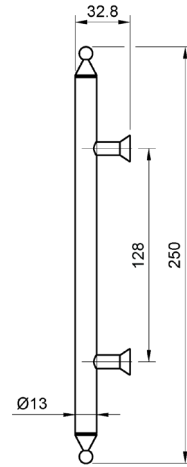

**Circus
Long
XL**

---

height: 350 mm
weidth: 13 mm
diameter: 32,8 mm
weight: 378 g