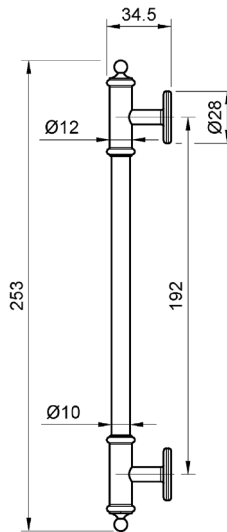

Dame t-bar

height: 50 mm
width: 17 mm
diameter: 34,5 mm
weight: 63 g

Dame dot mini

height: 17 mm
width: 17 mm
diameter: 27 mm
weight: 30 g

Lyon Long XL I

height: 317 mm
weidth: 12 mm
diameter: 33,5 mm
weight: 273 g

Lyon Long L I

height: 253 mm
weidth: 12 mm
diameter: 33,5 mm
weight: 230 g

Lyon Long M I

height: 189 mm
width: 12 mm
diameter: 33,5 mm
weight: 188 g

Lyon t-bar I

height: 59 mm
weidth: 12 mm
diameter: 33,5 mm
weight: 65 g

Lyon dot I

height: 32 mm
weidth: 32 mm
diameter: 27 mm
weight: 56 g

Lyon Long XL II

height: 317 mm
weidth: 12 mm
diameter: 34,5 mm
weight: 293 g

Lyon Long L II

height: 253 mm
weidth: 12 mm
diameter: 34,5 mm
weight: 250 g

Lyon Long M II

height: 189 mm
width: 12 mm
diameter: 34,5 mm
weight: 208 g

Lyon t-bar II

height: 59 mm
weidth: 12 mm
diameter: 34,5 mm
weight: 75 g

Lyon dot II

height: 32 mm
weidth: 32 mm
diameter: 29 mm
weight: 66 g