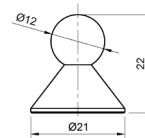

height: 200 mm
width: 13 mm
diameter: 33 mm
weight: 213 g

Circus Long S

height: 158 mm
width: 13 mm
diameter: 33 mm
weight: 181 g

Circus t-bar

height: 60 mm
width: 13 mm
diameter: 33 mm
weight: 51 g

Circus dot

height: 32 mm
width: 32 mm
diameter: 32 mm
weight: 73 g

Circus dot mini

height: 21 mm
width: 21 mm
diameter: 22 mm
weight: 22 g

Brooklyn Long XL

height: 328 mm
width: 15 mm
diameter: 37,5 mm
weight: 359 g

Brooklyn Long L

height: 264 mm
width: 15 mm
diameter: 37,5 mm
weight: 307 g

Brooklyn

Brooklyn Long M

height: 200 mm
width: 15 mm
diameter: 30 mm
weight: 255 g

Brooklyn t-bar

height: 70 mm
width: 15 mm
diameter: 37,3 mm
weight: 114 g

Dame

Dame Long XL

height: 306 mm
width: 17 mm
diameter: 34,5 mm
weight: 268 g

Dame Long L

height: 242 mm
width: 17 mm
diameter: 34,5 mm
weight: 225 g

Dame Long M

height: 178 mm
width: 17 mm
diameter: 34,5 mm
weight: 182 g