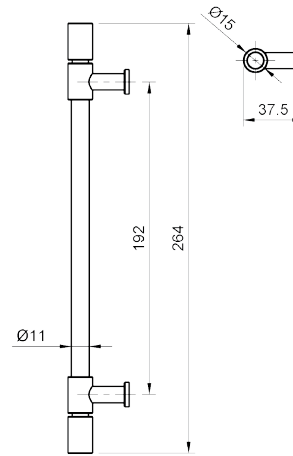

height: 200 mm
width: 13 mm
diameter: 33 mm
weight: 213 g

Circus Long S

height: 158 mm
width: 13 mm
diameter: 33 mm
weight: 181 g

Circus t-bar

height: 60 mm
width: 13 mm
diameter: 33 mm
weight: 51 g

Circus dot

height: 32 mm
width: 32 mm
diameter: 32 mm
weight: 73 g

Circus dot mini

height: 21 mm
width: 21 mm
diameter: 22 mm
weight: 22 g

Brooklyn Long XL

height: 328 mm
width: 15 mm
diameter: 37,5 mm
weight: 359 g

Brooklyn Long L

height: 264 mm
width: 15 mm
diameter: 37,5 mm
weight: 307 g

Brooklyn

Brooklyn Long M

height: 200 mm
width: 15 mm
diameter: 30 mm
weight: 255 g

Brooklyn t-bar

height: 70 mm
width: 15 mm
diameter: 37,3 mm
weight: 114 g

Brooklyn dot

height: 30 mm
width: 30 mm
diameter: 35 mm
weight: 184 g

Brooklyn dot mini

height: 15 mm
width: 15 mm
diameter: 25 mm
weight: 32 g

Pik Long XL

height: 350 mm
width: 20,7 mm
diameter: 34,9 mm
weight: 273 g