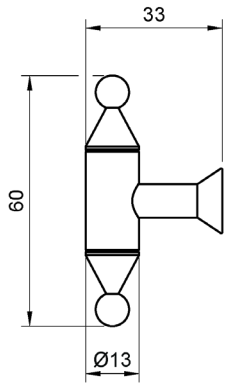

height: 200 mm
width: 13 mm
diameter: 33 mm
weight: 213 g

Circus Long S

height: 158 mm
width: 13 mm
diameter: 33 mm
weight: 181 g

Circus t-bar

height: 60 mm
width: 13 mm
diameter: 33 mm
weight: 51 g

Circus dot

height: 32 mm
width: 32 mm
diameter: 32 mm
weight: 73 g

Circus dot mini

height: 21 mm
width: 21 mm
diameter: 22 mm
weight: 22 g

Brooklyn Long XL

height: 328 mm
width: 15 mm
diameter: 37,5 mm
weight: 359 g

Brooklyn Long L

height: 264 mm
width: 15 mm
diameter: 37,5 mm
weight: 307 g

Brooklyn

Brooklyn Long M

height: 200 mm
width: 15 mm
diameter: 30 mm
weight: 255 g

Brooklyn t-bar

height: 70 mm
width: 15 mm
diameter: 37,3 mm
weight: 114 g

Dame

Dame Long XL

height: 306 mm
width: 17 mm
diameter: 34,5 mm
weight: 268 g

Dame Long L

height: 242 mm
width: 17 mm
diameter: 34,5 mm
weight: 225 g

Dame Long M

height: 178 mm
width: 17 mm
diameter: 34,5 mm
weight: 182 g