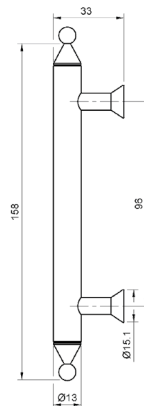

height: 200 mm
width: 13 mm
diameter: 33 mm
weight: 213 g

Circus Long S

height: 158 mm
width: 13 mm
diameter: 33 mm
weight: 181 g

Circus t-bar

height: 60 mm
width: 13 mm
diameter: 33 mm
weight: 51 g

Circus dot

height: 32 mm
width: 32 mm
diameter: 32 mm
weight: 73 g

Circus dot mini

height: 21 mm
width: 21 mm
diameter: 22 mm
weight: 22 g

Brooklyn Long XL

height: 328 mm
width: 15 mm
diameter: 37,5 mm
weight: 359 g

Brooklyn Long L

height: 264 mm
width: 15 mm
diameter: 37,5 mm
weight: 307 g

Brooklyn

Brooklyn Long M

height: 200 mm
width: 15 mm
diameter: 30 mm
weight: 255 g

Brooklyn t-bar

height: 70 mm
width: 15 mm
diameter: 37,3 mm
weight: 114 g

Dame

Dame Long XL

height: 306 mm
width: 17 mm
diameter: 34,5 mm
weight: 268 g

Dame Long L

height: 242 mm
width: 17 mm
diameter: 34,5 mm
weight: 225 g

Dame Long M

height: 178 mm
width: 17 mm
diameter: 34,5 mm
weight: 182 g