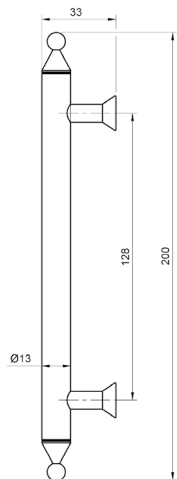

Circus Long M

height: 200 mm
width: 13 mm
diameter: 33 mm
weight: 213 g

Circus Long S

height: 158 mm
width: 13 mm
diameter: 33 mm
weight: 181 g