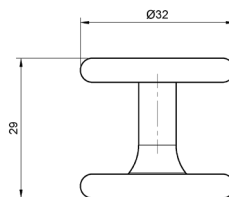

Dame t-bar

height: 50 mm
width: 17 mm
diameter: 34,5 mm
weight: 63 g

Dame dot mini

height: 17 mm
width: 17 mm
diameter: 27 mm
weight: 30 g

Lyon Long XL I

height: 317 mm
weidth: 12 mm
diameter: 33,5 mm
weight: 273 g

Lyon Long L I

height: 253 mm
weidth: 12 mm
diameter: 33,5 mm
weight: 230 g

Lyon Long M I

height: 189 mm
width: 12 mm
diameter: 33,5 mm
weight: 188 g

Lyon t-bar I

height: 59 mm
weidth: 12 mm
diameter: 33,5 mm
weight: 65 g

Lyon dot I

height: 32 mm
weidth: 32 mm
diameter: 27 mm
weight: 56 g

Lyon Long XL II

height: 317 mm
weidth: 12 mm
diameter: 34,5 mm
weight: 293 g

Lyon Long L II

height: 253 mm
weidth: 12 mm
diameter: 34,5 mm
weight: 250 g

Lyon Long M II

height: 189 mm
width: 12 mm
diameter: 34,5 mm
weight: 208 g

Lyon t-bar II

height: 59 mm
weidth: 12 mm
diameter: 34,5 mm
weight: 75 g

Lyon dot II

height: 32 mm
weidth: 32 mm
diameter: 29 mm
weight: 66 g