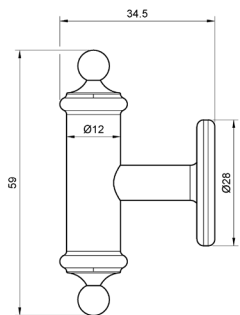

Dame t-bar

height: 50 mm
width: 17 mm
diameter: 34,5 mm
weight: 63 g

Dame dot mini

height: 17 mm
width: 17 mm
diameter: 27 mm
weight: 30 g

Lyon Long XL I

height: 317 mm
weidth: 12 mm
diameter: 33,5 mm
weight: 273 g

Lyon Long L I

height: 253 mm
weidth: 12 mm
diameter: 33,5 mm
weight: 230 g

Lyon Long M I

height: 189 mm
width: 12 mm
diameter: 33,5 mm
weight: 188 g

Lyon t-bar I

height: 59 mm
weidth: 12 mm
diameter: 33,5 mm
weight: 65 g

Lyon dot I

height: 32 mm
weidth: 32 mm
diameter: 27 mm
weight: 56 g

Lyon Long XL II

height: 317 mm
weidth: 12 mm
diameter: 34,5 mm
weight: 293 g

Lyon Long L II

height: 253 mm
weidth: 12 mm
diameter: 34,5 mm
weight: 250 g

Lyon Long M II

height: 189 mm
width: 12 mm
diameter: 34,5 mm
weight: 208 g

Lyon t-bar II

height: 59 mm
weidth: 12 mm
diameter: 34,5 mm
weight: 75 g

Lyon dot II

height: 32 mm
weidth: 32 mm
diameter: 29 mm
weight: 66 g