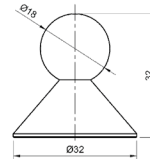

height: 200 mm
width: 13 mm
diameter: 33 mm
weight: 213 g

Circus Long S

height: 158 mm
width: 13 mm
diameter: 33 mm
weight: 181 g

Circus t-bar

height: 60 mm
width: 13 mm
diameter: 33 mm
weight: 51 g

Circus dot

height: 32 mm
width: 32 mm
diameter: 32 mm
weight: 73 g

Circus dot mini

height: 21 mm
width: 21 mm
diameter: 22 mm
weight: 22 g

Brooklyn Long XL

height: 328 mm
width: 15 mm
diameter: 37,5 mm
weight: 359 g

Brooklyn Long L

height: 264 mm
width: 15 mm
diameter: 37,5 mm
weight: 307 g

Brooklyn

Brooklyn Long M

height: 200 mm
width: 15 mm
diameter: 30 mm
weight: 255 g

Brooklyn t-bar

height: 70 mm
width: 15 mm
diameter: 37,3 mm
weight: 114 g

Dame

Dame Long XL

height: 306 mm
width: 17 mm
diameter: 34,5 mm
weight: 268 g

Dame Long L

height: 242 mm
width: 17 mm
diameter: 34,5 mm
weight: 225 g

Dame Long M

height: 178 mm
width: 17 mm
diameter: 34,5 mm
weight: 182 g