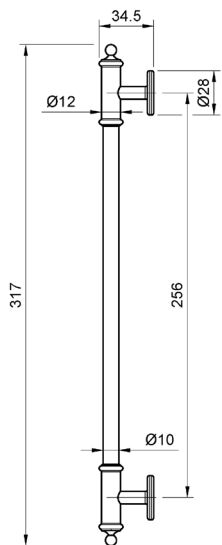

Dame t-bar

height: 50 mm
width: 17 mm
diameter: 34,5 mm
weight: 63 g

Dame dot mini

height: 17 mm
width: 17 mm
diameter: 27 mm
weight: 30 g

Lyon Long XL I

height: 317 mm
weidth: 12 mm
diameter: 33,5 mm
weight: 273 g

Lyon Long L I

height: 253 mm
weidth: 12 mm
diameter: 33,5 mm
weight: 230 g

Lyon Long M I

height: 189 mm
width: 12 mm
diameter: 33,5 mm
weight: 188 g

Lyon t-bar I

height: 59 mm
weidth: 12 mm
diameter: 33,5 mm
weight: 65 g

Lyon dot I

height: 32 mm
weidth: 32 mm
diameter: 27 mm
weight: 56 g

Lyon Long XL II

height: 317 mm
weidth: 12 mm
diameter: 34,5 mm
weight: 293 g

Lyon Long L II

height: 253 mm
weidth: 12 mm
diameter: 34,5 mm
weight: 250 g

Lyon Long M II

height: 189 mm
width: 12 mm
diameter: 34,5 mm
weight: 208 g

Lyon t-bar II

height: 59 mm
weidth: 12 mm
diameter: 34,5 mm
weight: 75 g

Lyon dot II

height: 32 mm
weidth: 32 mm
diameter: 29 mm
weight: 66 g