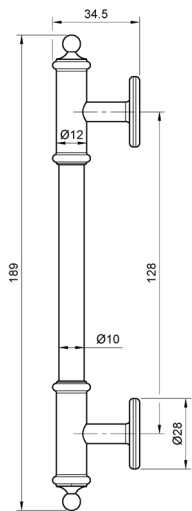

Dame t-bar

height: 50 mm
width: 17 mm
diameter: 34,5 mm
weight: 63 g

Dame dot mini

height: 17 mm
width: 17 mm
diameter: 27 mm
weight: 30 g

Lyon Long XL I

height: 317 mm
weidth: 12 mm
diameter: 33,5 mm
weight: 273 g

Lyon Long L I

height: 253 mm
weidth: 12 mm
diameter: 33,5 mm
weight: 230 g

Lyon Long M I

height: 189 mm
width: 12 mm
diameter: 33,5 mm
weight: 188 g

Lyon t-bar I

height: 59 mm
weidth: 12 mm
diameter: 33,5 mm
weight: 65 g

Lyon dot I

height: 32 mm
weidth: 32 mm
diameter: 27 mm
weight: 56 g

Lyon Long XL II

height: 317 mm
weidth: 12 mm
diameter: 34,5 mm
weight: 293 g

Lyon Long L II

height: 253 mm
weidth: 12 mm
diameter: 34,5 mm
weight: 250 g

Lyon Long M II

height: 189 mm
width: 12 mm
diameter: 34,5 mm
weight: 208 g

Lyon t-bar II

height: 59 mm
weidth: 12 mm
diameter: 34,5 mm
weight: 75 g

Lyon dot II

height: 32 mm
weidth: 32 mm
diameter: 29 mm
weight: 66 g