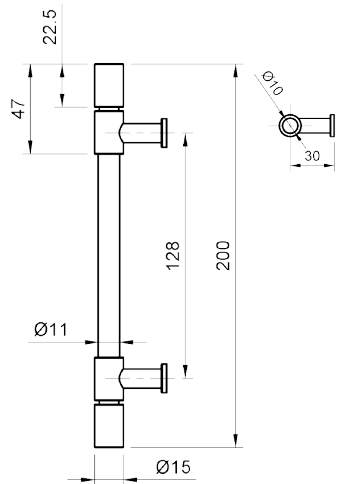

height: 200 mm
width: 13 mm
diameter: 33 mm
weight: 213 g

Circus Long S

height: 158 mm
width: 13 mm
diameter: 33 mm
weight: 181 g

Circus t-bar

height: 60 mm
width: 13 mm
diameter: 33 mm
weight: 51 g

Circus dot

height: 32 mm
width: 32 mm
diameter: 32 mm
weight: 73 g

Circus dot mini

height: 21 mm
width: 21 mm
diameter: 22 mm
weight: 22 g

Brooklyn Long XL

height: 328 mm
width: 15 mm
diameter: 37,5 mm
weight: 359 g

Brooklyn Long L

height: 264 mm
width: 15 mm
diameter: 37,5 mm
weight: 307 g

Brooklyn

Brooklyn Long M

height: 200 mm
width: 15 mm
diameter: 30 mm
weight: 255 g

Brooklyn t-bar

height: 70 mm
width: 15 mm
diameter: 37,3 mm
weight: 114 g

Dame

Dame Long XL

height: 306 mm
width: 17 mm
diameter: 34,5 mm
weight: 268 g

Dame Long L

height: 242 mm
width: 17 mm
diameter: 34,5 mm
weight: 225 g

Dame Long M

height: 178 mm
width: 17 mm
diameter: 34,5 mm
weight: 182 g