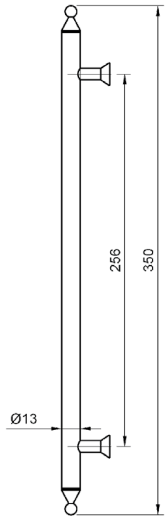

**Circus
Long
XL**

---

height: 350 mm
weidth: 13 mm
diameter: 32,8 mm
weight: 378 g

**Circus
Long
L**

---

height: 250 mm
weidth: 13 mm
diameter: 32,8 mm
weight: 268 g