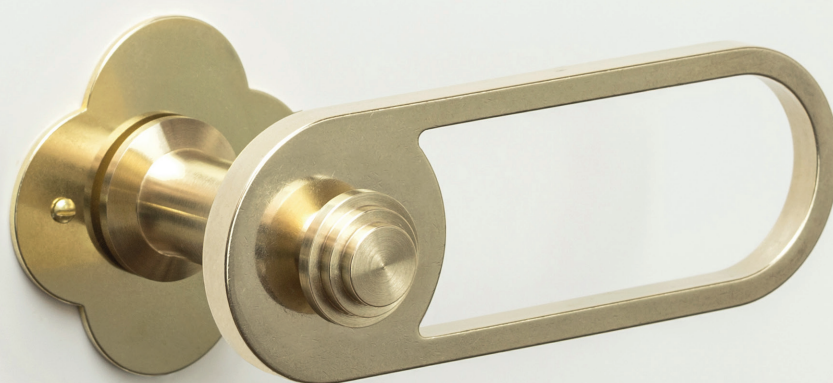

CXS00-GLM00

CXS00-GLD00

 bonnemazou
- cambus

[door handle **pack**]

NUAGE EXTRA-SMALL/PILULE LIGHT NATURAL FINISH

NXS00-PLD00

This object also exists in the following finishes:

- decorative plate COLOUR (white or black) and door handle NATURAL
- decorative plate and door handle COLOUR (white or black)
- decorative plate COLOUR (white or black) and door handle MIXED COLOUR (white or black / hand brushed and varnished brass pin)