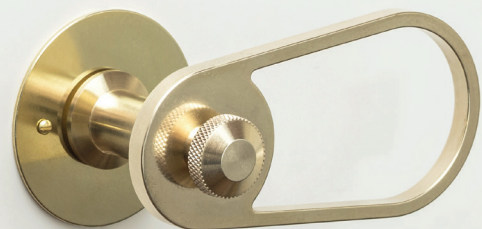

OS00-GLM00