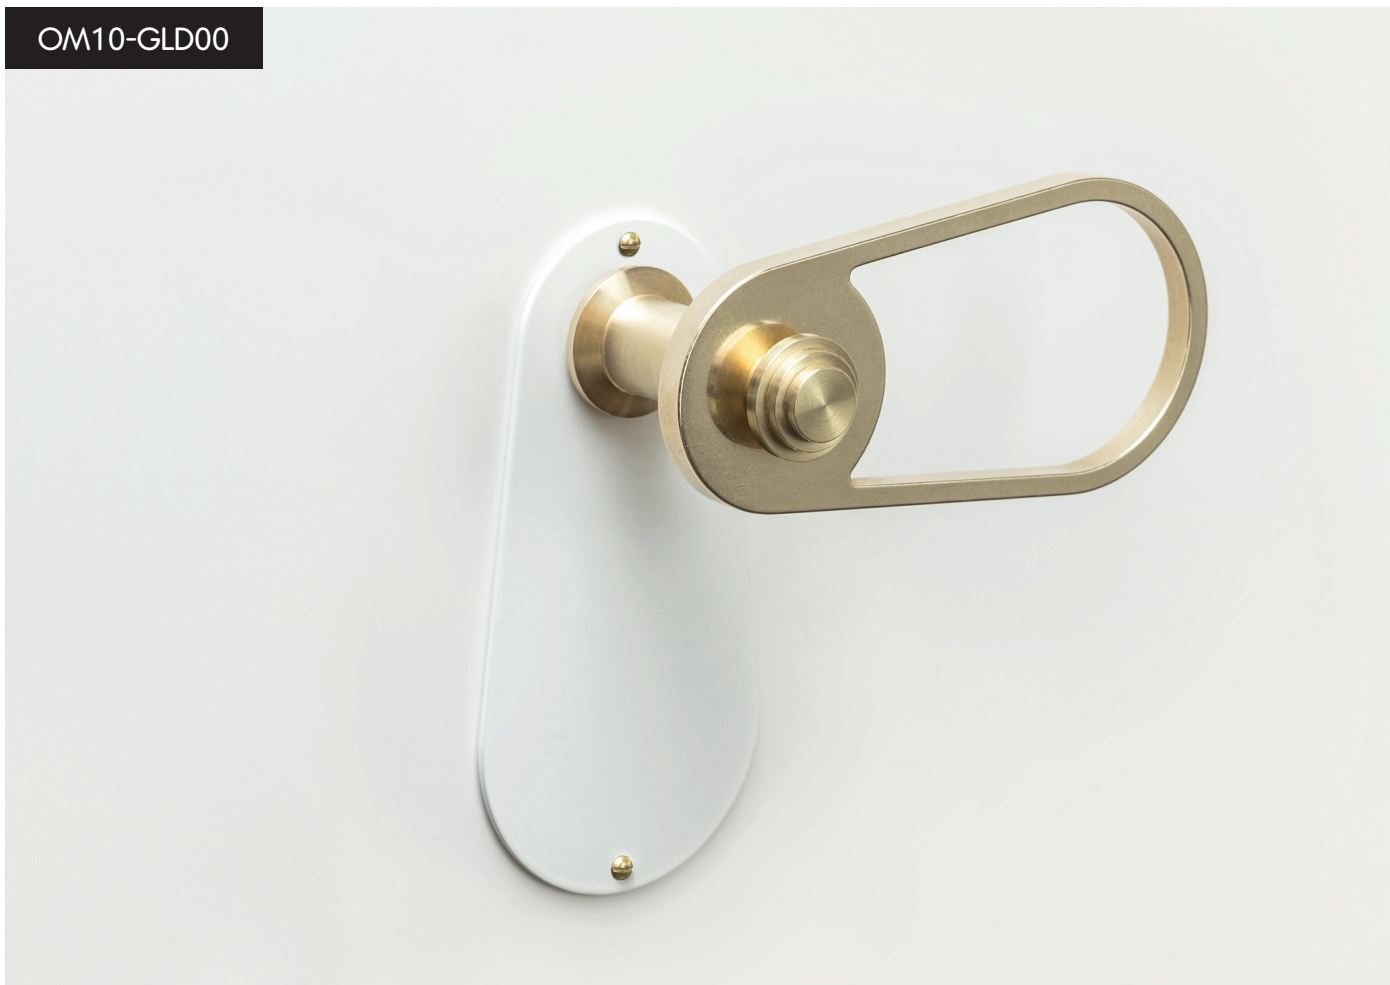

[door handle **pack**]

OVALE MEDIUM/GOUTTE LIGHT

decorative plate COLOUR (white or black) / handle NATURAL

OM10-GLD00