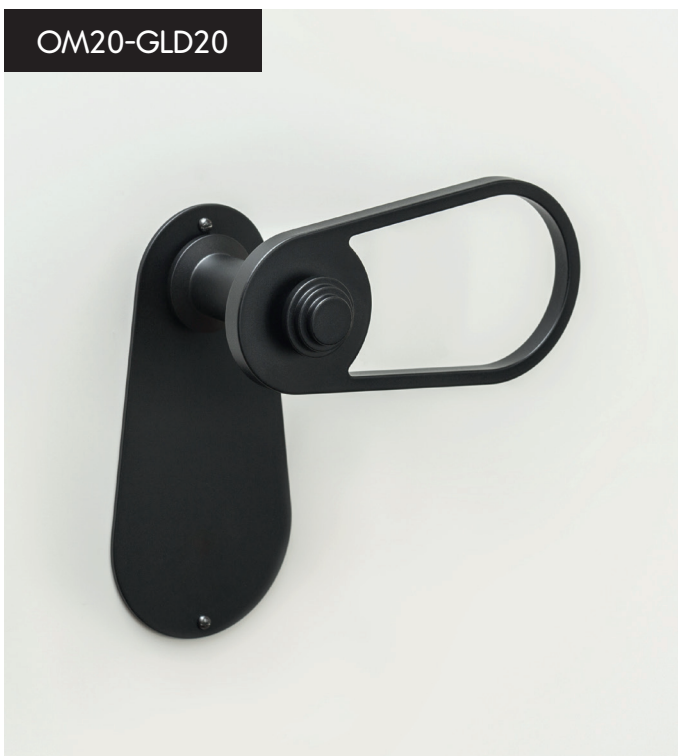

bonnemazou
- cambus

[door handle **pack**]

OVALE MEDIUM/GOUTTE LIGHT

decorative plate COLOUR (white or black) / handle NATURAL

OM10-GLD00

OM10-GLM00

OM10-GLB00

 bonnemazou
- cambus

[door handle **pack**]

OVALE MEDIUM/GOUTTE LIGHT

COLOUR FINISH (white or black)

OM10-GLB10

OM20-GLD20

OM20-GLM20

[door handle **pack**]

OVALE MEDIUM/GOUTTE LIGHT

decorative plate COLOUR /handle MIXED COLOUR

OM10-GLM15

OM10-GLD15

OM10-GLB15

 **bonnemazou**
- cambus

[door handle **pack**]

CIRCE SUPER SMALL/OLIVE LIGHT NATURAL FINISH

CSS00-OLB00