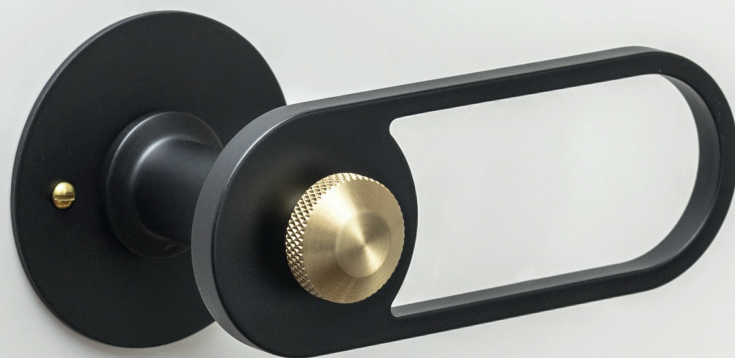

OS10-PLB10

OS20-PLM20

OS20-PLD20

 **bonnemazou**
- cambus

[door handle **pack**]

OVALE SMALL/PILULE LIGHT

decorative plate COLOUR / handle MIXED COLOUR

OS20-PLM25

OS10-PLM15

OS10-PLD15

 bonnemazou
- cambus

[door handle **pack**]

OVALE SMALL/OLIVE LIGHT NATURAL FINISH

OS00-OLB00

This piece also exists in the following finishes:

- decorative plate COLOUR (white or black) and door handle NATURAL
- decorative plate and door handle COLOUR (white or black)
- decorative plate COLOUR (white or black) and door handle MIXED COLOUR (white or black / hand brushed and varnished brass pin)