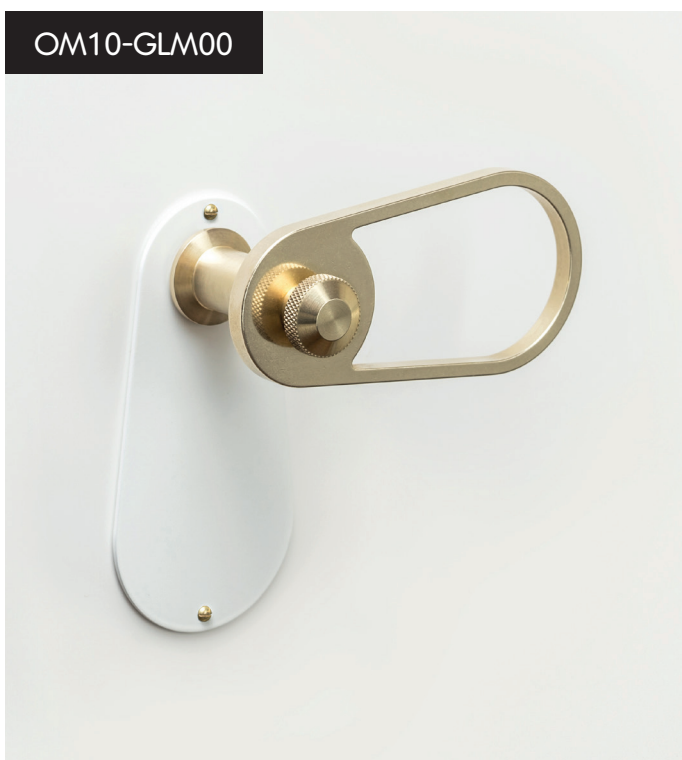

Agnès & Manuel

[door handle **pack**]

OVALE X-SMALL / GOUTTE LIGHT

This object exists in the following finishes:

- decorative plate and door handle NATURAL
- decorative plate COLOUR (white or black) and door handle NATURAL
- decorative plate and door handle COLOUR (white or black)
- decorative plate COLOUR (white or black) and door handle MIXED COLOUR (white or black / hand brushed and varnished brass pin)

bonnemazou
- cambus

[door handle **pack**]

OVALE MEDIUM/GOUTTE LIGHT

decorative plate COLOUR (white or black) / handle NATURAL

OM10-GLD00

OM10-GLM00

OM10-GLB00

 bonnemazou
- cambus

[door handle **pack**]

OVALE MEDIUM/GOUTTE LIGHT

COLOUR FINISH (white or black)

OM10-GLB10

OM20-GLD20

OM20-GLM20

[door handle **pack**]

OVALE MEDIUM/GOUTTE LIGHT