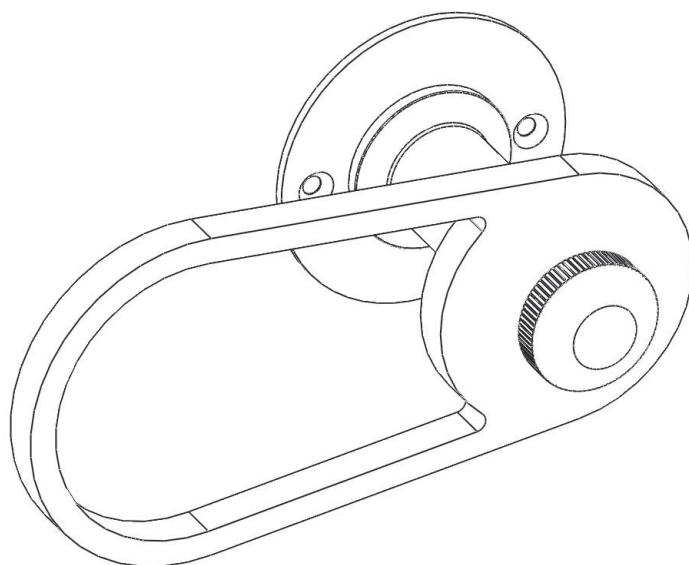

[door handle **pack**]

OVALE X-SMALL / GOUTTE LIGHT

This object exists in the following finishes:

- decorative plate and door handle NATURAL
- decorative plate COLOUR (white or black) and door handle NATURAL
- decorative plate and door handle COLOUR (white or black)
- decorative plate COLOUR (white or black) and door handle MIXED COLOUR (white or black / hand brushed and varnished brass pin)

OXS00-GLM00