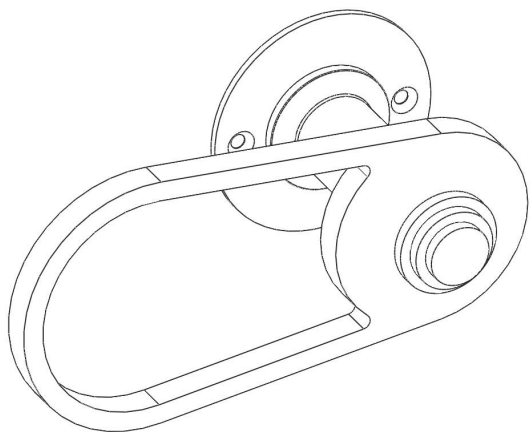

A pair of handles or closet knobs is associated with two small decorative plates. We also offer a locking system that can be installed on the selected plates.

We propose a variety of hand-applied finishes.

Agnès & Manuel

[door handle **pack**]

OVALE X-SMALL / GOUTTE LIGHT

This object exists in the following finishes:

- decorative plate and door handle NATURAL
- decorative plate COLOUR (white or black) and door handle NATURAL
- decorative plate and door handle COLOUR (white or black)
- decorative plate COLOUR (white or black) and door handle MIXED COLOUR (white or black / hand brushed and varnished brass pin)

OXS00-GLM00

OXS00-GLD00

OXS00-GLB00

 **bonnemazou**
- cambus

[door handle **pack**]

OVALE X-SMALL / PILULE LIGHT

This object exists in the following finishes:

- decorative plate and door handle NATURAL
- decorative plate COLOUR (white or black) and door handle NATURAL
- decorative plate and door handle COLOUR (white or black)
- decorative plate COLOUR (white or black) and door handle MIXED COLOUR (white or black / hand brushed and varnished brass pin)