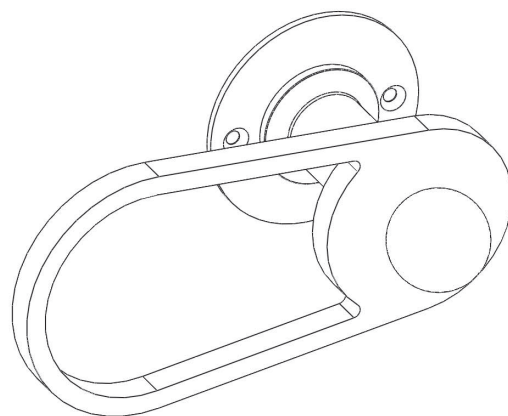

OXS00-GLB00