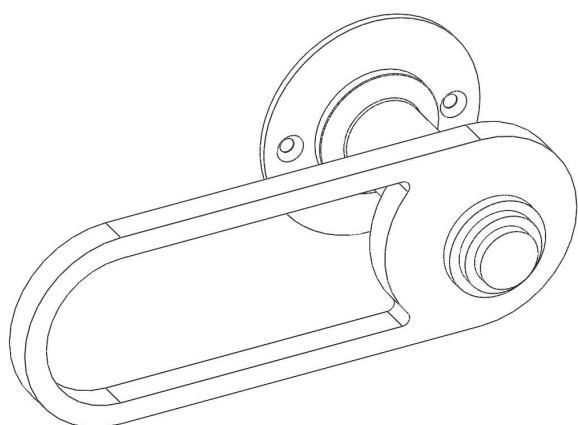

OXS00-PLD00