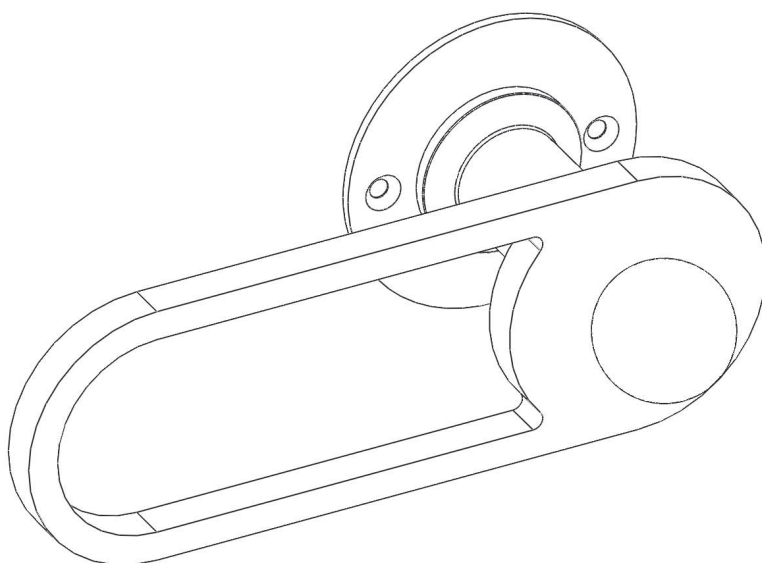

[door handle **pack**]

OVALE X-SMALL / PILULE LIGHT

This object exists in the following finishes:

- decorative plate and door handle NATURAL
- decorative plate COLOUR (white or black) and door handle NATURAL
- decorative plate and door handle COLOUR (white or black)
- decorative plate COLOUR (white or black) and door handle MIXED COLOUR (white or black / hand brushed and varnished brass pin)

OXS00-PLB00