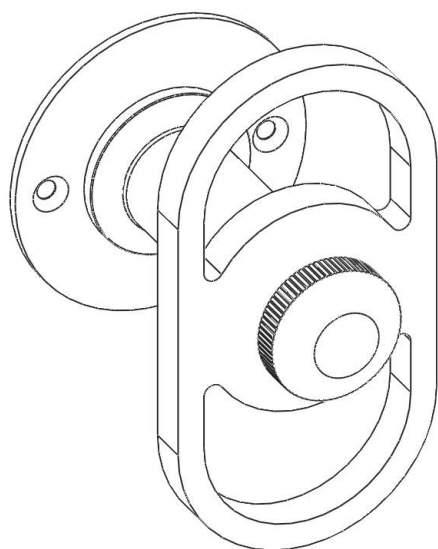

[door handle **pack**]

OVALE X-SMALL / OLIVE LIGHT

This object exists in the following finishes:

- decorative plate and door handle NATURAL
- decorative plate COLOUR (white or black) and door handle NATURAL
- decorative plate and door handle COLOUR (white or black)
- decorative plate COLOUR (white or black) and door handle MIXED COLOUR (white or black / hand brushed and varnished brass pin)

OXS00-OLM00