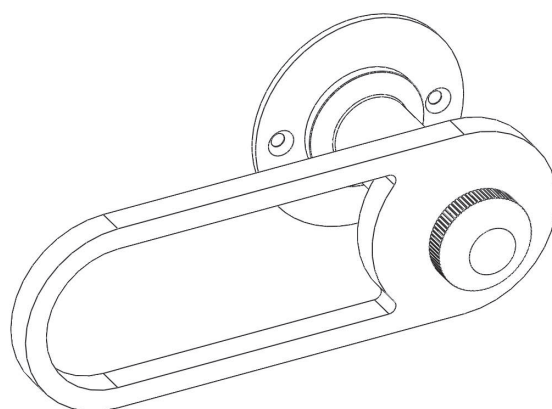

OXS00-PLM00