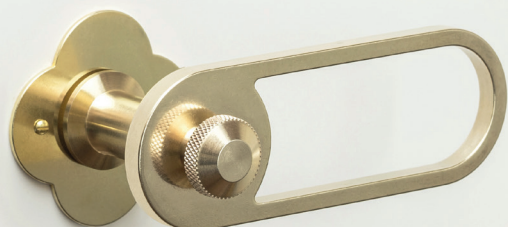

This object also exists in the following finishes:

- decorative plate COLOUR (white or black) and door handle NATURAL
- decorative plate and door handle COLOUR (white or black)
- decorative plate COLOUR (white or black) and door handle MIXED COLOUR (white or black / hand brushed and varnished brass pin)

NXS00-PLM00