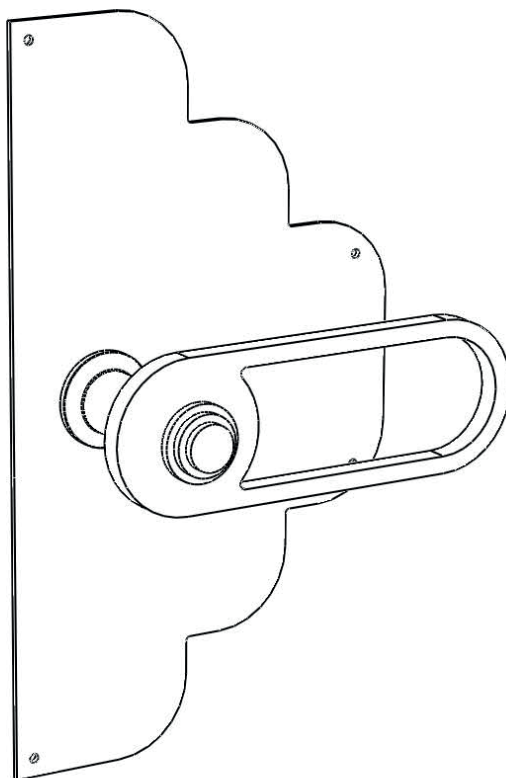

NM-PLD

NM-PLB

NM-PLM

 **bonnemazou**
- cambus

THUMB-TURN & RELEASE KNOBS ON PLAQUE OVALE X-SMALL AS EXAMPLE

These two parts can be put on every decorative backplates proposed in this catalog. It is important to note that the distance between the axis of the handle and that of the privacy knobs is 70mm on French latch.