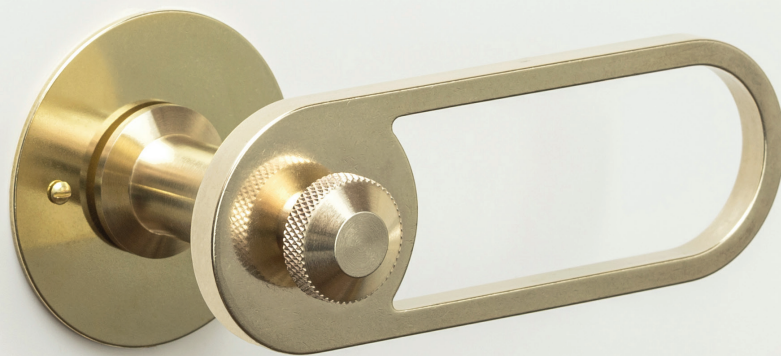

[door handle **pack**]

OVALE SMALL/PILULE LIGHT

NATURAL FINISH

OS00-PLM00