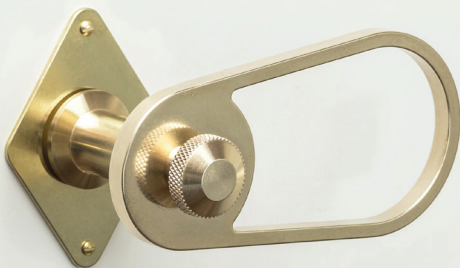

This object also exists in the following finishes:

- decorative plate COLOUR (white or black) and door handle NATURAL
- decorative plate and door handle COLOUR (white or black)
- decorative plate COLOUR (white or black) and door handle MIXED COLOUR (white or black / hand brushed and varnished brass pin)

CXS00-GLM00