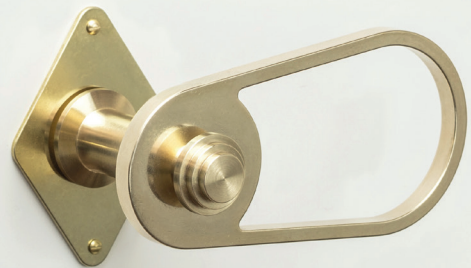

CXS00-GLD00