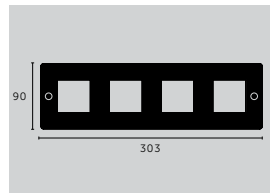

4G WALL PLATE / HORIZONTAL

mount: **HORIZONTAL**
details: **SOLID METAL**

finish:
white
▶ steel
brass
smoked bronze
black

sku:
CPL-142024
CPL-072027
CPL-052026
CPL-092028
CPL-022025