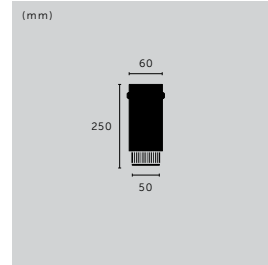

EXHAUST / SURFACE

type: **SPOTLIGHT**
socket: **GU10**
voltage: **220-240V**
classification: **CB/CE CERTIFIED CLASS 1 & IP20**

finish: (body) **sku:** (body)
▶ stone RBB-21700
▶ graphite RBB-17699
finish: (detail kit) **sku:** (detail kit)
▶ burnt steel RBB-36795
▶ steel RBB-07686
▶ brass RBB-05685
▶ gun metal RBB-35687