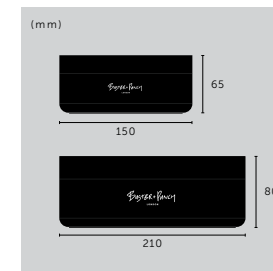

DOG BOWL

details: **SOLID METAL**

finish: (small)

- brass
- gun metal

sku: (small)

UDB-051563
UDB-351562

finish: (large)

- brass
- gun metal

sku: (large)

UDB-051565
UDB-351564