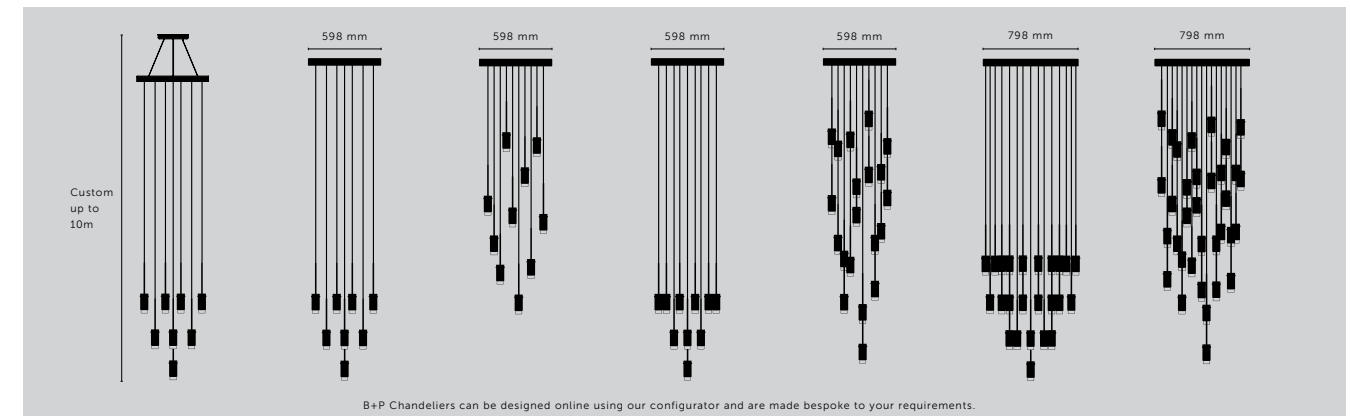

EXHAUST CHANDELIER / 31.0

type: **CHANDELIER**
socket: **GU10**
voltage: **220-240V**
classification: **CB/CE CERTIFIED CLASS 1 & IP20**

finish: (surface) **sku:** (surface)
stone + burnt steel RCH-702410
stone + steel RCH-232408
stone + brass RCH-252407
▶ stone + gun metal RCH-652409
▶ graphite + burnt steel RCH-682418
▶ graphite + steel RCH-192416
▶ graphite + brass RCH-182415
▶ graphite + gun metal RCH-692417

finish: (suspended) **sku:** (suspended)
stone + burnt steel RCH-702414
stone + steel RCH-232412
stone + brass RCH-252411
stone + gun metal RCH-652413
graphite + burnt steel RCH-682422
graphite + steel RCH-192420
graphite + brass RCH-182419
graphite + gun metal RCH-692421