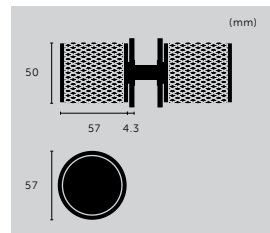

DOOR KNOB SET / CROSS

type: **UNSPRUNG CROSS**
finish: steel, brass, black
sku: GDK-07254, GDK-05255, GDK-02257