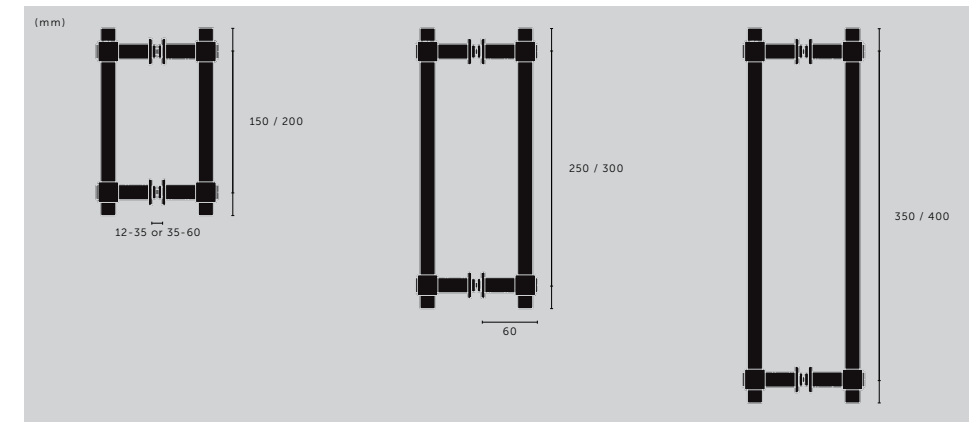

### CLOSET BAR / CAST

type: **CLOSET BAR**  
size: **775 MM**  
details: **CAST KNUCKLES**