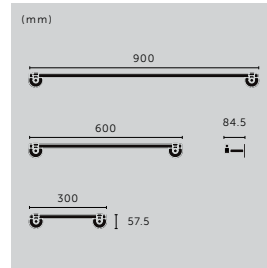

TOWEL RAIL / CAST

type: **TOWEL HOLDER**
size: **SMALL, MEDIUM, LARGE**
material: **SOLID METAL**
details: **ROUGH-CAST KNUCKLES**