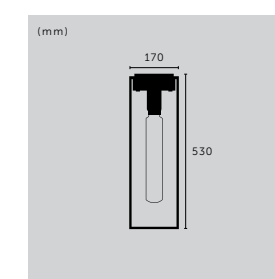

CAGED CEILING / LARGE

type: **CEILING LIGHT**
socket: **E27**
voltage: **220-240V**
classification: **CB/CE CERTIFIED CLASS 1 & IP20**

finish: white marble
black marble

sku: RCA-14368
RCA-02369