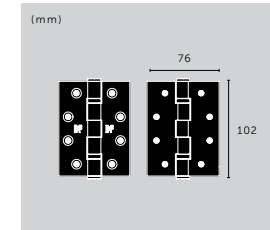

DOOR HINGES / 102 x 76 x 3 MM

details: **B+P LOGO**

finish:
▶ steel
▶ brass
▶ welders black

sku:
RHG-071843
RHG-051844
RHG-591845