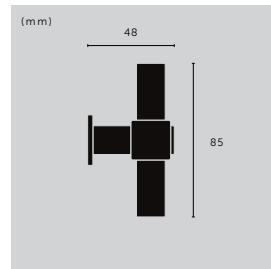

sku:

UTB-071256
UTB-051808
UTB-351809
UTB-591810

[type. T-BAR.]