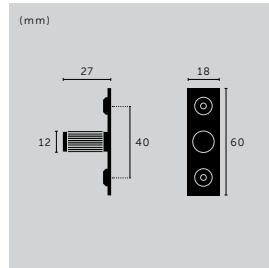

sku:

- GFK-36439
- GFK-07320
- GFK-05321
- GFK-35324
- GFK-02323