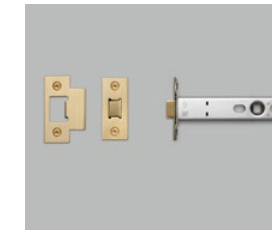

DOOR KNOB TUBULAR LATCH

type: **82 MM BACKSET**
details: **FOR USE WITH OUR DOOR KNOBS (NOT FIXED)**

finish:
▶ steel
▶ brass
▶ gun metal
▶ black

sku:
GLL-051166
GLL-071167
GLL-351171
GLL-021169