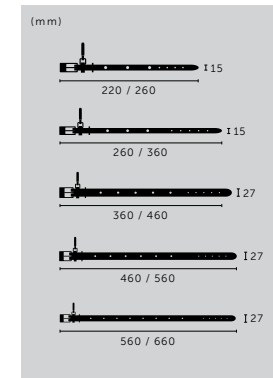

DOG COLLAR

knurl: **CROSS**
details: **EMBOSSED LEATHER**

finish: (x-small)
black + purple + steel
black + purple + brass

sku: (x-small)
RPA-02768
RPA-02767

finish: (small)
black + purple + steel
▶ black + purple + brass

sku: (small)
RPA-02770
RPA-02769

finish: (medium)
black + purple + steel
black + purple + brass

sku: (medium)
RPA-02772
RPA-02771

finish: (large)
black + purple + steel
black + purple + brass

sku: (large)
RPA-02774
RPA-02773

finish: (x-large)
▶ black + purple + steel
black + purple + brass

sku: (x-large)
RPA-02776
RPA-02775