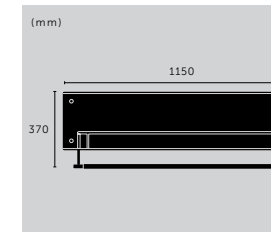

HANGER SHELF

type: **SHELF + PAN RAIL**
max load: **30KG**
details: **COIN SCREWS**

finish:
stone + steel
stone + brass
stone + gun metal
black + steel
▶ black + brass
black + gun metal

sku:
USV-231928
USV-251927
USV-651929
USV-041924
USV-061923
USV-531925