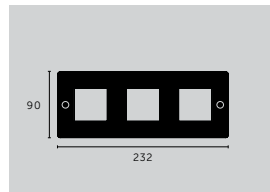

3G WALL PLATE / HORIZONTAL

mount: **HORIZONTAL**
details: **SOLID METAL**

finish:
▶ white
steel
brass
smoked bronze
black

sku:
CPL-142019
CPL-072022
CPL-052021
CPL-092023
CPL-022020