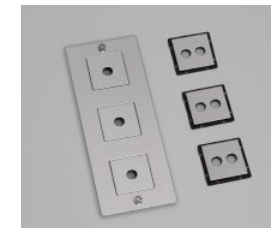

3G WALL PLATE / VERTICAL

mount: **VERTICAL**
details: **SOLID METAL**
including: **INFILLS**

finish:
white
▶ steel
brass
smoked bronze
black

sku:
CPL-142395
CPL-072398
CPL-052397
CPL-092399
CPL-022396