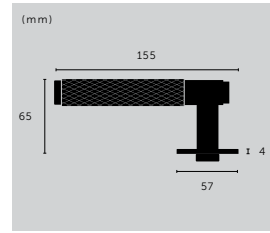

DOOR HANDLE SET / CROSS

type: **UNSPRUNG CC 30 MM (SCANDINAVIA) CROSS**
finish: steel, brass, smoked bronze, black
sku: SW-LH-U-30-ST-A, SW-LH-U-30-BR-A, SW-LH-U-30-SM-A, SW-LH-U-30-BL-A