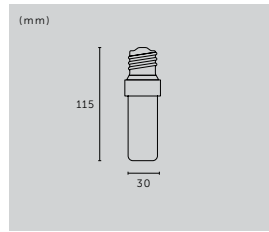

FORKED PUNCH BULB

category: **LIGHT BULBS**
socket: **E27**
power: **5W**
supply: **220-240V~**
cri: **80**
light appearance: **2700K**
lumen: **500**

type: dimmable
dimmmable

finish: crystal
opal

sku: RFB-371578
CPB-141506