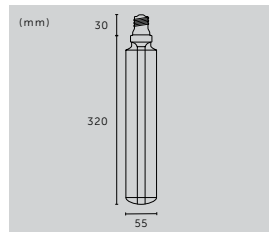

BUSTER BULB / TUBE

category: **LIGHT BULBS**
socket: **E27**
power: **2W**
supply: **220-240V~**
cri: **80**
light appearance: **2600-2700K***
lumen: **100-110***

type: dimmable
non-dimmable

finish: crystal
crystal

sku: CTB-121646
CTB-121647

*For breakdown of lumen and light appearance for individual bulb finishes refer to tech specs.