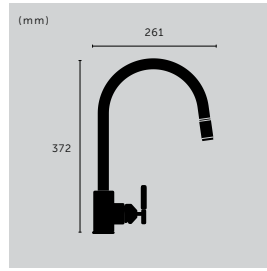

KITCHEN TAP / MIXER WITH PULL OUT SPRAY / CROSS

knurl: **CROSS**
type: **MIXER WITH PULL OUT SPRAY**
material: **SOLID METAL**
feature: **PULL OUT SPRAY**

finish:
steel
brass
▶ gun metal
welders black

sku: (UK)
RKT-071660
RKT-051661
RKT-351663
RKT-591662

sku: (EU)
C0-072621
C0-052622
C0-352624
C0-592623

KITCHEN TAP / 4-IN-1 / CROSS

knurl: **CROSS**
type: **4-IN-1**
material: **SOLID METAL**
feature: **MIXES HOT + COLD WATER PLUS FILTERED COLD + INSTANT HOT WATER**