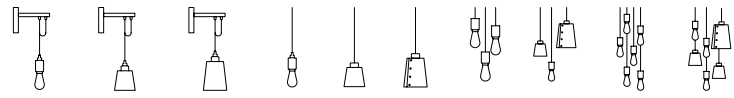

HOOKED

[category. LIGHTING.]

[directory. P.62-P.63.]

look:

types: