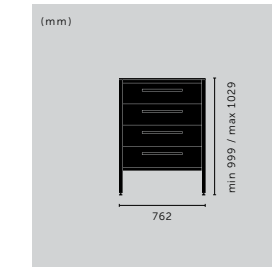

**DRESSER / SINGLE**

type: **BESPOKE DRESSER**  
 countertop: **BLACK TEMPAL**  
 frame: **BLACK**  
 hardware: **PULL BAR**  
 knurl: **LINEAR**

**finish:** black ash + brass  
 ▶ silver oak + gun metal  
**sku:** GDF-742559  
 GDF-752561