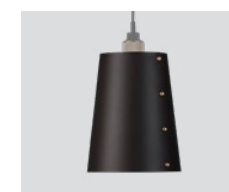

finish:	sku:
stone	RSH-33255
▶ graphite	RSH-34254