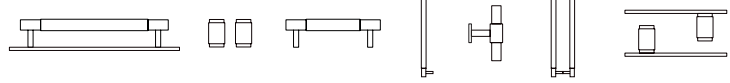

# CABINET HARDWARE

[ type. **PULL BAR.** ]

look:

types:

finish:

[ info. **CABINET HARDWARE / CROSS.** ]

The original solid metal hardware collection, our iconic Cross look lays the foundation for styling with details at the core of a space. With a refined industrial aesthetic that feels as good as it looks, the diamond-cut cross knurling pattern adds presence and drama in versatile finishes that transform your interiors. Cross hardware includes furniture knobs, pull bars, closet bars, hooks and T-bars.