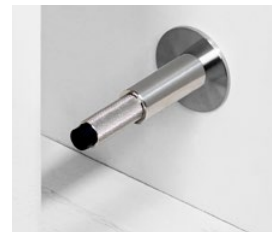

DOOR STOP / WALL

type: **WALL MOUNTED CROSS**
finish: steel, brass, smoked bronze, black
sku: RDS-07265, RDS-05266, RDS-09267, RDS-02268