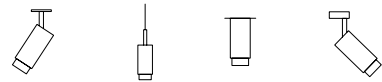

EXHAUST

look:

types: