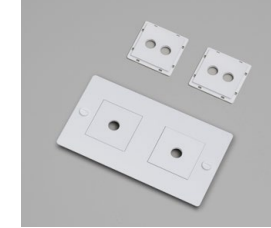

2G WALL PLATE / HORIZONTAL

mount: **HORIZONTAL**
details: **SOLID METAL**
including: **INFILLS**

finish:
▶ white
steel
brass
smoked bronze
black

sku:
CPL-141994
CPL-071997
CPL-051996
CPL-091998
CPL-021995