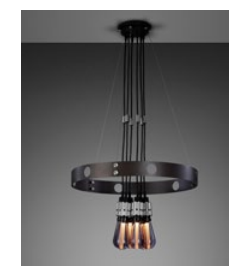

type: **PENDANT LIGHT**  
size: **0.75M / 1.25M / 3M**  
knurl: **CROSS**

type:	finish:	sku:
0.75 m	stone + smoked bronze	UK-HE6-SM-0.75-SN
0.75 m	graphite + smoked bronze	RHE-091018
1.25 m	stone + smoked bronze	UK-HE6-SM-1.25-SN
1.25 m	graphite + smoked bronze	RHE-071019
3 m	stone + steel	RHE-232069
3 m	stone + brass	RHE-251457
3 m	stone + smoked bronze	RHE-242075
▶ 3 m	graphite + steel	RHE-192073
3 m	graphite + brass	RHE-051015
3 m	graphite + smoked bronze	RHE-202070