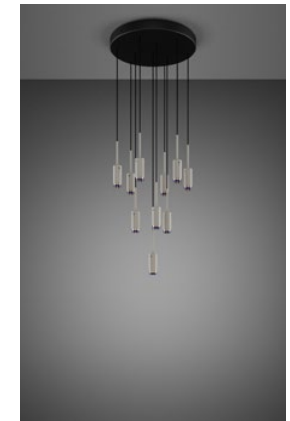

EXHAUST CHANDELIER / 10.0

type: **CHANDELIER**
socket: **GU10**
voltage: **220-240V**
classification: **CB/CE CERTIFIED CLASS 1 & IP20**

finish: (surface) **sku:** (surface)
▶ stone + burnt steel RCH-702378
▶ stone + steel RCH-232376
▶ stone + brass RCH-252375
▶ stone + gun metal RCH-652377
▶ graphite + burnt steel RCH-682386
▶ graphite + steel RCH-192384
▶ graphite + brass RCH-182383
▶ graphite + gun metal RCH-692385

finish: (suspended) **sku:** (suspended)
stone + burnt steel RCH-702382
stone + steel RCH-232380
stone + brass RCH-252379
stone + gun metal RCH-652381
graphite + burnt steel RCH-682390
graphite + steel RCH-192388
graphite + brass RCH-182387
graphite + gun metal RCH-692389