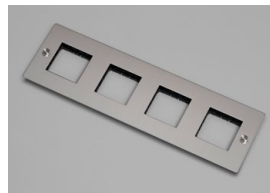

4G WALL PLATE / HORIZONTAL

mount: **HORIZONTAL**
details: **SOLID METAL**

finish:
white
▶ steel
brass
smoked bronze
black

sku:
CPL-142024
CPL-072027
CPL-052026
CPL-092028
CPL-022025