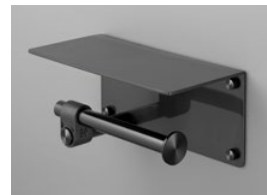

TOILET ROLL HOLDER / SHELF / CAST

type: **TOILET ROLL HOLDER WITH SHELF**
material: **SOLID METAL**
details: **HAND POLISHED SHELF**