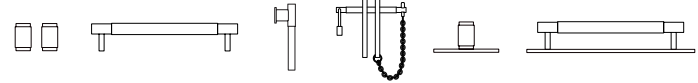

# LINEAR

[ category. **CABINET HARDWARE.** ]

[ directory. **P.16-P.17.** ]

look:

types:

finish:

[ info. **CABINET HARDWARE / LINEAR.** ]

Linear cabinet hardware adds a real sense of elegance and refinement to everything it touches. The collection is made from solid metal bar, with torx screw detailing, and the crisp, linear diamond-cut knurling that catches the light. All refined by hand and packaged for a great unboxing experience. The range includes cabinet knobs, L-bars, pull bars and the striking B+P precious bar.