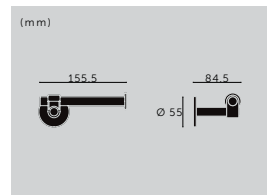

TOILET ROLL HOLDER / CAST

function: **LIFE SAVING**
material: **SOLID METAL**
details: **ROUGH-CAST KNUCKLE**