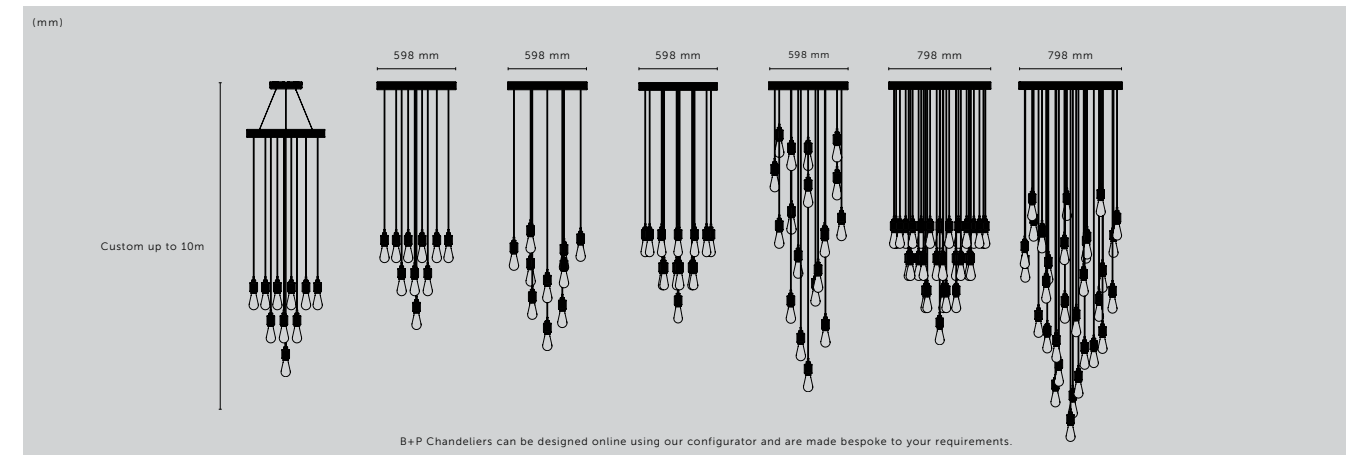

HEAVY METAL CHANDELIER / 31.0

type: **CHANDELIER**
socket: **E27**
voltage: **220-240V**
classification: **CB/CE CERTIFIED**
CLASS 1 & IP20

finish: (surface)
steel
brass
▶ smoked bronze
black

sku: (surface)
RHC-072369
RHC-052367
RHC-452371
RHC-022373

finish: (suspended)
▶ steel
brass
smoked bronze
black

sku: (suspended)
RHC-072370
RHC-052368
RHC-452372
RHC-022374