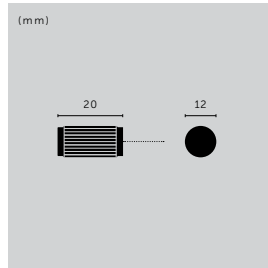

look: LINEAR					
finish:	burnt steel	steel	brass	gun metal	black

FURNITURE KNOB / LINEAR

type: **CABINET KNOB**
knurl: **LINEAR**

finish:

- burnt steel
- steel
- brass
- gun metal
- black

sku:

- GFK-36438
- GFK-07315
- GFK-05316
- GFK-35319
- GFK-02318