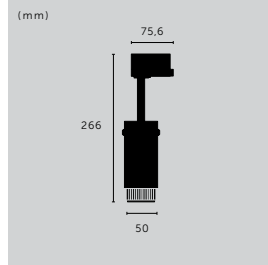

EXHAUST / TRACK

type: **SPOTLIGHT**
socket: **GU10**
voltage: **220-240V**
classification: **CB/CE CERTIFIED CLASS 1 & IP20**

finish: (body) **sku:** (body)
▶ stone RSH-21704
▶ graphite RSH-17703
finish: (detail kit) **sku:** (detail kit)
▶ burnt steel RBB-36795
▶ steel RBB-07686
▶ brass RBB-05685
▶ gun metal RBB-35687