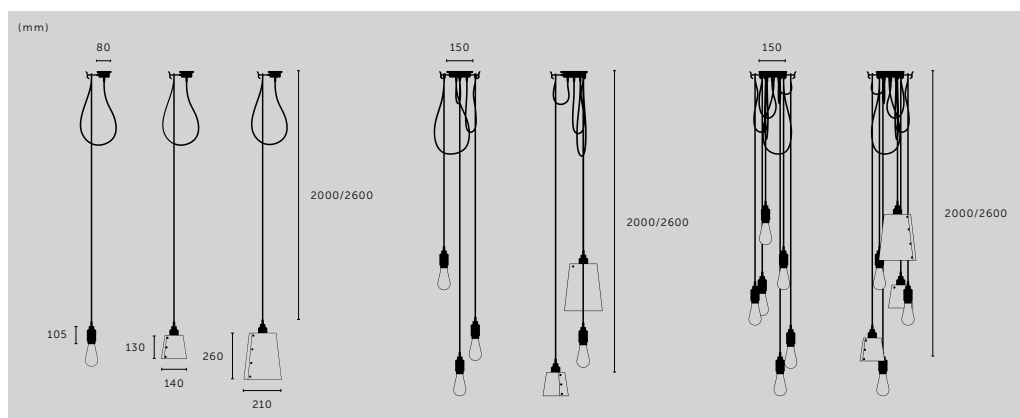

HOOKED WALL / NUDE

type: **WALL LIGHT**
knurl: **CROSS**

finish:	sku:
stone + steel	RHW-23331
▶ stone + brass	RHW-25329
stone + smoked bronze	RHW-24330
graphite + steel	RHW-19334
graphite + brass	RHW-18332
graphite + smoked bronze	RHW-20333

HOOKED WALL / SMALL

type: **WALL LIGHT**
knurl: **CROSS**

finish:	sku:
stone + steel	RHW-23455
stone + brass	RHW-25453
stone + smoked bronze	RHW-24454
graphite + steel	RHW-19452
graphite + brass	RHW-18450
▶ graphite + smoked bronze	RHW-20451

HOOKED WALL / LARGE

type: **WALL LIGHT**
knurl: **CROSS**

finish:	sku:
▶ stone + steel	RHW-23449
stone + brass	RHW-25447
stone + smoked bronze	RHW-24448
graphite + steel	RHW-19446
graphite + brass	RHW-18444
graphite + smoked bronze	RHW-20445

HOOKED SHADE

type: **LIGHT SHADE**
size: **SMALL, LARGE**
detail: **COIN SCREWS**

finish:	sku:
▶ stone	RSH-33257
graphite	RSH-34256

finish:	sku:
stone	RSH-33255
▶ graphite	RSH-34254

HERO LIGHT

type: **PENDANT LIGHT**
size: **0.75M / 1.25M / 3M**
knurl: **CROSS**

type:	finish:	sku:
0.75 m	stone + smoked bronze	UK-HE6-SM-0.75-SN
0.75 m	graphite + smoked bronze	RHE-091018
1.25 m	stone + smoked bronze	UK-HE6-SM-1.25-SN
1.25 m	graphite + smoked bronze	RHE-071019
3 m	stone + steel	RHE-232069
3 m	stone + brass	RHE-251457
3 m	stone + smoked bronze	RHE-242075
▶ 3 m	graphite + steel	RHE-192073
3 m	graphite + brass	RHE-051015
3 m	graphite + smoked bronze	RHE-202070