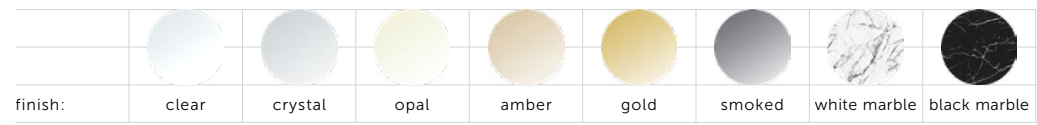

BUSTER BULB

category: **LIGHT BULBS**
socket: **E27**
power: **2W**
supply: **220-240V~**
cri: **80**
light appearance: **2400-2700K***
lumen: **60-125***

type: dimmable
dimmmable
dimmmable

finish: crystal
gold
smoked

sku: CBB-121026
CBB-131028
CBB-091027
CBB-121029
CBB-131031
CBB-091030

*For breakdown of lumen and light appearance for individual bulb finishes refer to tech specs.

BUSTER BULB / TUBE

category: **LIGHT BULBS**
socket: **E27**
power: **2W**
supply: **220-240V~**
cri: **80**
light appearance: **2600-2700K***
lumen: **100-110***

type: dimmable
non-dimmable

finish: crystal
crystal

sku: CTB-121646
CTB-121647

*For breakdown of lumen and light appearance for individual bulb finishes refer to tech specs.

LED-TEARDROP AMBER

category: **LIGHT BULBS**
socket: **E27**
power: **3.5W**
supply: **220-240V~**
cri: **80**
light appearance: **2500K**
lumen: **400**

type: dimmable

finish: amber

sku: BU-TD-E27-LEDF-CR-A

FORKED PUNCH BULB

category: **LIGHT BULBS**
socket: **E27**
power: **5W**
supply: **220-240V~**
cri: **80**
light appearance: **2700K**
lumen: **500**

type: dimmable
dimmmable

finish: crystal
opal

sku: RFB-371578
CPB-141506

FORKED BUSTER BULB

category: **LIGHT BULBS**
socket: **E27**
power: **5W**
supply: **220-240V~**
cri: **80**
light appearance: **2700K**
lumen: **380**

type: dimmable

finish: opal

sku: RFB-011579

PUNCH BULB / PUCK

category: **LIGHT BULBS**
socket: **E27**
power: **2-5W**
supply: **220-240V~**
cri: **80**
light appearance: **2700K**
lumen: **210-420**

type: dimmable
dimmmable

finish: opal
opal / glass
opal / glass
opal / glass

sku: BB-PI-E27-D-WH-B
CPB-141506
BB-PI-E27-ND-WH-B
CPB-141507

GU10 LED BULB

category: **LIGHT BULBS**
socket: **E27**
power: **7W**
supply: **220-240V~**
cri: **80**
light appearance: **2700K**
lumen: **600**

type: 3x dimmable

finish: clear

sku: CEB-01831