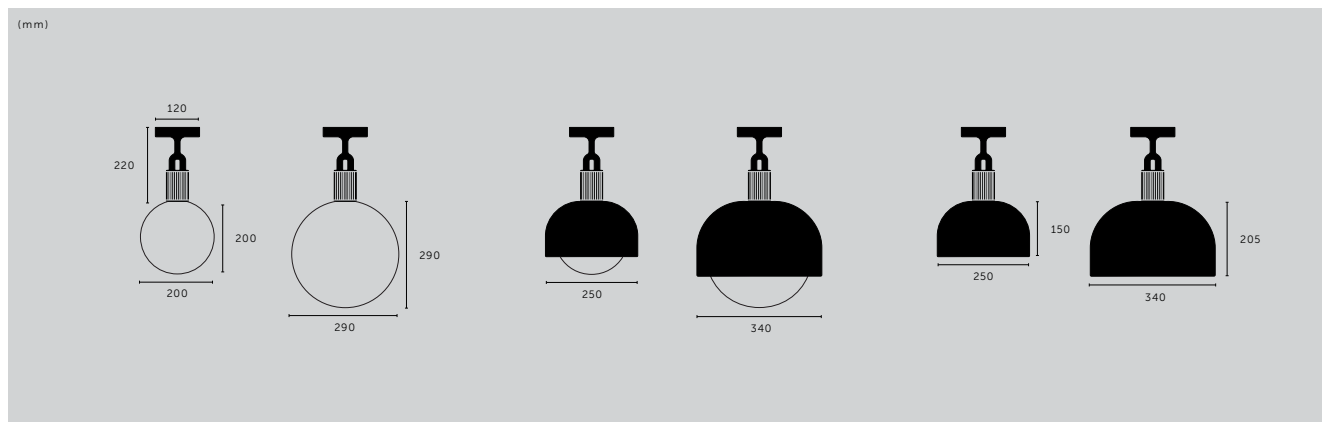

FORKED / CEILING

type: **CEILING LIGHT**
socket: **E27**
voltage: **220-240V**

classification: **CB/CE CERTIFIED**
detail: **CAST FORK**