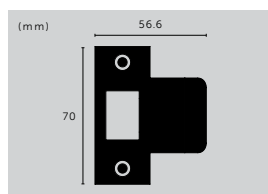

STRIKE PLATE KIT / T-SHAPED

type: **60 MM DOOR**

finish:
▶ steel
▶ brass
▶ gun metal
black

sku:
UDS-071781
UDS-051782
UDS-351786
UDS-021784