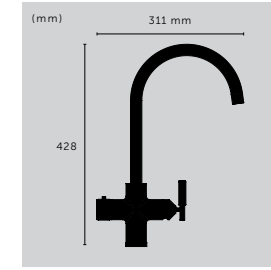

finish:
steel
brass
▶ gun metal
welders black

sku: (UK)
UKT-072337
UKT-052338
UKT-352340
UKT-592339

finish:	steel	brass	gun metal	black	stone	black