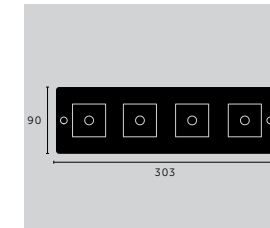

4G WALL PLATE / HORIZONTAL

mount: **HORIZONTAL**
details: **SOLID METAL**
including: **INFILLS**

finish:
white
steel
▶ brass
smoked bronze
black

sku:
CPL-142004
CPL-072007
CPL-052006
CPL-092008
CPL-022005