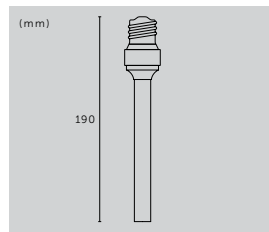

FORKED BUSTER BULB

category: **LIGHT BULBS**
socket: **E27**
power: **5W**
supply: **220-240V~**
cri: **80**
light appearance: **2700K**
lumen: **380**

type: dimmable

finish: opal

sku: RFB-011579