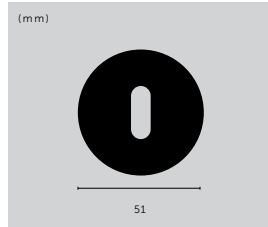

KEY ESCUTCHEON PLATE / CC 27 MM

type: **CC 27 MM (SWEDEN)**
details: **SPUN METAL**

finish:
▶ steel
▶ brass
smoked bronze
gun metal
welders black
black

sku:
SW-ESC-27-ST-A
SW-ESC-27-BR-A
SW-ESC-27-SM-A
SES-351877
SES-591876
SW-ESC-27-BL-A