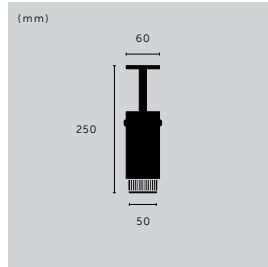

[look. LINEAR.]						
finish:	burnt steel	steel	brass	gun metal	stone	graphite

EXHAUST / SPOT

type: **SPOTLIGHT**
socket: **GU10**
voltage: **220-240V**
classification: **CB/CE CERTIFIED CLASS 1 & IP20**

finish: (body) **sku:** (body)
▶ stone RBB-21692
▶ graphite RBB-17691
finish: (detail kit) **sku:** (detail kit)
▶ burnt steel RBB-36795
▶ steel RBB-07686
▶ brass RBB-05685
▶ gun metal RBB-35687