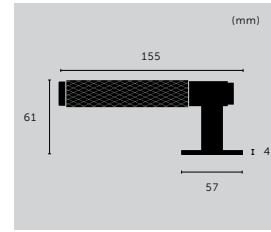

DOOR HANDLE / FIXED / CROSS

type: **FIXED CROSS**
finish: steel, brass, smoked bronze, black
sku: RLH-07226, RLH-05227, RLH-09228, RLH-02229