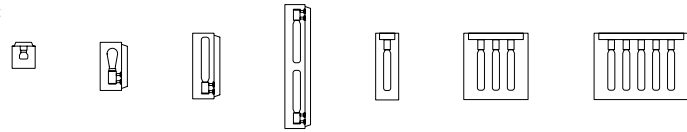

# CAGED

[ category. LIGHTING. ]

[ directory. P.67. ]

look:

types:

finish:

[ info. CAGED. ]

Create your own skyline with the Caged collection. Light metal volumes edge into slabs of natural stone, finished with our signature coin screw details. Available as wall, ceiling or larger multi-light fixtures.