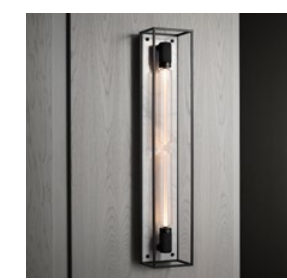

CAGED WALL / X-LARGE

type: **WALL LIGHT**
socket: **E27**
voltage: **220-240V**
classification: **CB/CE CERTIFIED CLASS 1 & IP20**

finish: white marble
black marble

sku: RCA-14376
RCA-02377