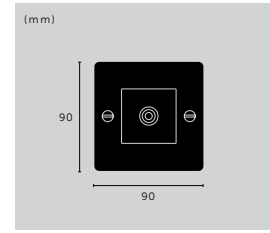

1G TOGGLE SWITCH

knurl: **CROSS**
tech: **ON/OFF**
2-WAY
10AX
details: **SOLID METAL**