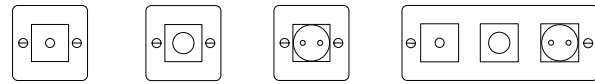

# ELECTRICITY

- light switches
- dimmer switches
- plug sockets
- outlets
- electricity plates
- modules
- back boxes

look:

types:

finish:

[ type. **3G CUSTOM.** ]

[ info. **EU ELECTRICITY.** ]

Level up your details with the Buster + Punch Electricity collection. A one-stop solution that effortlessly ties together entire spaces, homes and contract interiors. The units feature a flat plate and are crowned with our trademark coin screws and diamond-cut knurled knobs and toggles – for unrivalled tactility. The collection includes light switches and dimmers, outlets, sockets, modules, back boxes, electricity plates, plus detail kits.