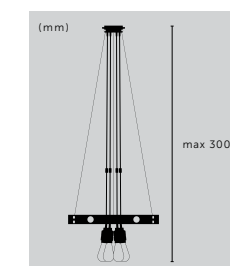

type: **PENDANT LIGHT**  
size: **0.75M / 1.25M / 3M**  
knurl: **CROSS**

type:	finish:	sku:
0.75 m	stone + smoked bronze	UK-HE6-SM-0.75-SN
0.75 m	graphite + smoked bronze	RHE-091018
1.25 m	stone + smoked bronze	UK-HE6-SM-1.25-SN
1.25 m	graphite + smoked bronze	RHE-071019
3 m	stone + steel	RHE-232069
3 m	stone + brass	RHE-251457
3 m	stone + smoked bronze	RHE-242075
▶ 3 m	graphite + steel	RHE-192073
3 m	graphite + brass	RHE-051015
3 m	graphite + smoked bronze	RHE-202070