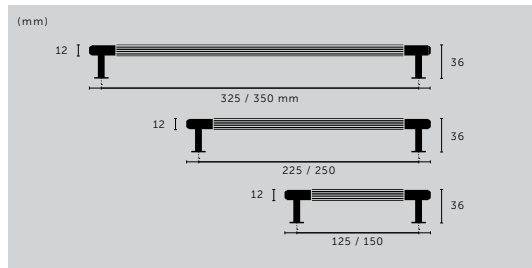

sku: (large)

- GPB-07295
- GPB-05296
- GPB-35299
- GPB-02298