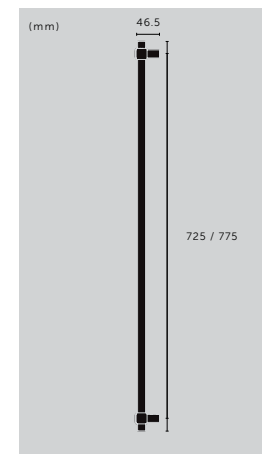

sku:

UCB-072121
UCB-052122
UCB-352123
UCB-592124