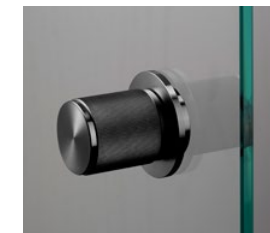

DOOR KNOB / SINGLE-SIDED / LINEAR

type: **FIXED LINEAR**
finish: steel, brass, gun metal, welders black
sku: RDK-071058, RDK-051057, RDK-091059, RDK-481056