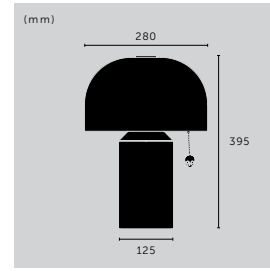

SKULL TABLE LIGHT

A table lamp made from solid spun metal, brushed and refined by hand. It features a skull pendant pull made from solid cast metal that's polished by hand. The lamp's metal top cap features our skull logo.

finish:
▶ steel
▶ brass
sku:
RST-072416
RST-052415

SKULL BOWL

A super heavy hitter; the skull bowl is made from solid cast metal polished on the inside by hand, with the outside left tactile, raw and unique. Finished with debossed TB & B+P insignias.