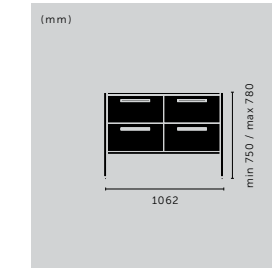

CABINET / SMALL

type: **BESPOKE CABINET**
countertop: **BLACK TEMPAL**
frame: **BLACK**
hardware: **PULL BAR**
knurl: **CROSS**

finish: american walnut + brass
▶ black ash + steel
sku: GCF-742555
GCF-752557

CABINET / MEDIUM

type: **BESPOKE CABINET**
countertop: **BLACK TEMPAL**
frame: **BLACK**
hardware: **PULL BAR / FURNITURE KNOB**
knurl: **CROSS**