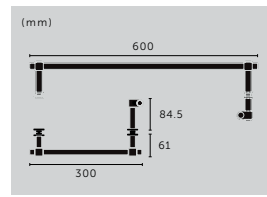

TOWEL RAIL + PULL BAR / CAST

type: **SHOWER DOOR TOWEL RAIL + HANDLE**
material: **SOLID METAL**
details: **ROUGH-CAST KNUCKLES**