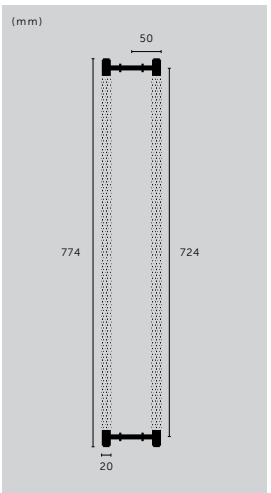

sku:

RCB-07281
RCB-05282
RCB-09283
RCB-02284