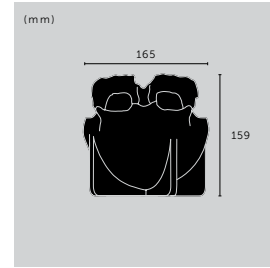

finish:
▶ steel
▶ brass
sku:
UTB-071833
UTB-051832

SKULL CABINET KNOB

A skull furniture knob made from molten cast metal, refined and polished carefully by hand. Stamped with the B+P & TB insignias on either side, putting one of these onto a door, cupboard or drawer will definitely turn heads.