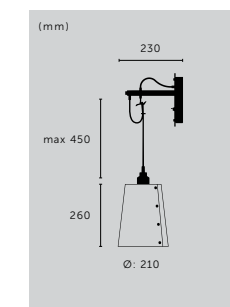

HOOKED WALL / LARGE

type: **WALL LIGHT**
knurl: **CROSS**

finish:	sku:
▶ stone + steel	RHW-23449
stone + brass	RHW-25447
stone + smoked bronze	RHW-24448
graphite + steel	RHW-19446
graphite + brass	RHW-18444
graphite + smoked bronze	RHW-20445