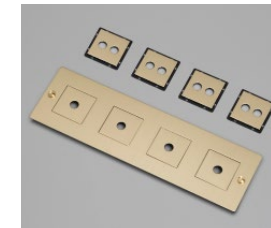

4G WALL PLATE / HORIZONTAL

mount: **HORIZONTAL**
details: **SOLID METAL**
including: **INFILLS**

finish:
white
steel
▶ brass
smoked bronze
black

sku:
CPL-142004
CPL-072007
CPL-052006
CPL-092008
CPL-022005