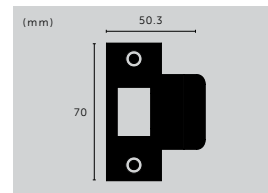

STRIKE PLATE KIT / T-SHAPED

type: **54 MM DOOR**

finish:
▶ steel
▶ brass
gun metal
black

sku:
UDS-071775
UDS-051776
UDS-351780
UDS-021778