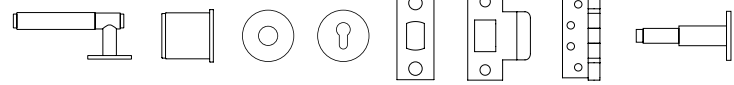

look:

types: