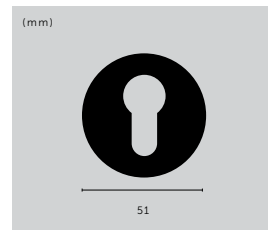

EURO CYLINDER PLATE / CC 35 MM

type: **51 MM**
details: **SPUN METAL**

finish:
▶ steel
▶ brass
smoked bronze
gun metal
welders black
black

sku:
UK-CYL-35-ST-A
UK-CYL-35-BR-A
UK-CYL-35-SM-A
RES-351875
RES-591874
UK-CYL-35-BL-A