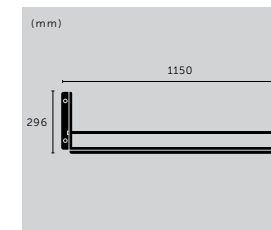

GIRDER SHELF

type: **SHELF**
max load: **30KG**
details: **COIN SCREWS**

finish:
stone + steel
stone + brass
▶ stone + gun metal
black + steel
black + brass
black + gun metal

sku:
USV-231920
USV-251919
USV-651921
USV-041916
USV-061915
USV-531917