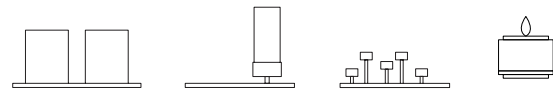

## LIFESTYLE

home accessories  
pets  
clothing  
water bottles  
jewellery  
motorcycles

look:

types:

finish:

[ category. ACCESSORIES. ]

[ directory. P.106. ]

[ type. TEALIGHT CANDLE HOLDER / SET OF 3. ]