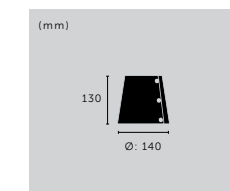

HOOKED SHADE

type: **LIGHT SHADE**
size: **SMALL, LARGE**
detail: **COIN SCREWS**

finish:	sku:
▶ stone	RSH-33257
graphite	RSH-34256