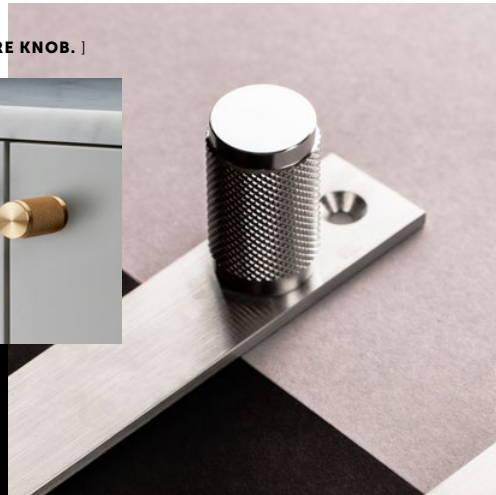

# LINEAR

[ category. **CABINET HARDWARE.** ]

[ directory. **P.16-P.17.** ]

look:

types:

finish:

[ info. **CABINET HARDWARE / LINEAR.** ]

Linear cabinet hardware adds a real sense of elegance and refinement to everything it touches. The collection is made from solid metal bar, with torx screw detailing, and the crisp, linear diamond-cut knurling that catches the light. All refined by hand and packaged for a great unboxing experience. The range includes cabinet knobs, L-bars, pull bars and the striking B+P precious bar.

# CABINET HARDWARE

[ type. **PULL BAR.** ]

look:

types:

finish:

[ info. **CABINET HARDWARE / CROSS.** ]

The original solid metal hardware collection, our iconic Cross look lays the foundation for styling with details at the core of a space. With a refined industrial aesthetic that feels as good as it looks, the diamond-cut cross knurling pattern adds presence and drama in versatile finishes that transform your interiors. Cross hardware includes furniture knobs, pull bars, closet bars, hooks and T-bars.

[ type. **FURNITURE KNOB.** ]

[ type. **FURNITURE KNOB / PLATE.** ]

[ type. **T-BAR.** ]

[ type. **T-BAR / PLATE.** ]

[ type. **PULL BAR / PLATE.** ]

[ type. **CLOSET BAR.** ]

[ type. **PULL BAR.** ]

look: <b>CAST</b>				
finish:	steel	brass	gun metal	welders black