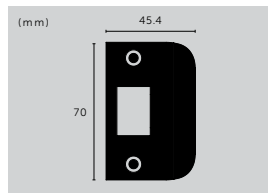

STRIKE PLATE KIT / D-SHAPED

type: **STANDARD DOOR**

finish:
▶ steel
▶ brass
gun metal
black

sku:
UDS-071793
UDS-051794
UDS-351798
UDS-021796