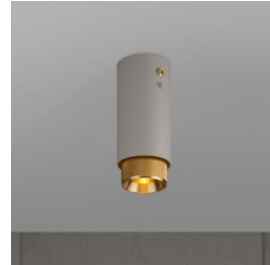

## EXHAUST / PENDANT

type: **PENDANT LIGHT**  
socket: **GU10**  
voltage: **220-240V**  
classification: **CB/CE CERTIFIED CLASS 1 & IP20**

**finish:** (body) **sku:** (body)  
▶ stone RBB-21696  
▶ graphite RBB-17695  
**finish:** (detail kit) **sku:** (detail kit)  
▶ burnt steel RBB-36795  
▶ steel RBB-07686  
▶ brass RBB-05685  
▶ gun metal RBB-35687