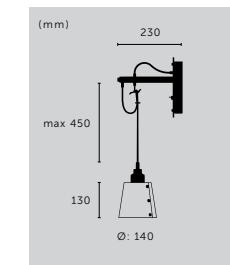

HOOKED WALL / SMALL

type: **WALL LIGHT**
knurl: **CROSS**

finish:	sku:
stone + steel	RHW-23455
stone + brass	RHW-25453
stone + smoked bronze	RHW-24454
graphite + steel	RHW-19452
graphite + brass	RHW-18450
▶ graphite + smoked bronze	RHW-20451