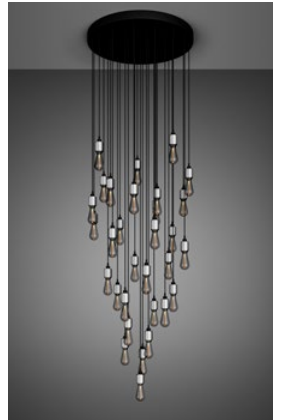

HEAVY METAL CHANDELIER / 31.0

type: **CHANDELIER**
socket: **E27**
voltage: **220-240V**
classification: **CB/CE CERTIFIED**
CLASS 1 & IP20

finish: (surface)
steel
brass
▶ smoked bronze
black

sku: (surface)
RHC-072369
RHC-052367
RHC-452371
RHC-022373

finish: (suspended)
▶ steel
brass
smoked bronze
black

sku: (suspended)
RHC-072370
RHC-052368
RHC-452372
RHC-022374