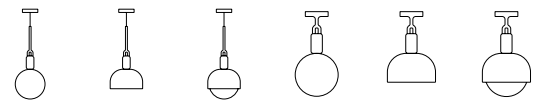

# FORKED

[ category. LIGHTING. ]

[ directory. P.60-P.61. ]

look:   types:

finish:   

finish (shade):    

[ info. FORKED. ]

A tribute to solid metal and the techniques used to bring them to life, the modular Forked collection entralls the eye in a piece that's one of our largest in terms of physical scale and presence. Choose from a ceiling or pendant light, add a shade, globe or both, in the finish of your choice. Machined and handmade elements are fused into one design, finished with our one-of-a-kind rough cast fork detail. Each light comes with its own specially-designed B+P LED light bulb. For situations where you want a soft decorative light, the smoked globe variants are a good direction to explore. For a more functional ambient light choose a Forked with an opal globe. Adding a shade can also help to shape Forked's light qualities, making it more directional.