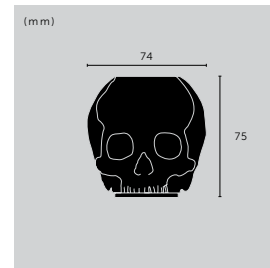

finish:
▶ steel
▶ brass
sku:
UTB-071837
UTB-051836

SKULL CANDLE HOLDER

A skull candle holder with a refined, high fashion attitude. Made from solid casted metal, polished and refined by talented hands. It's signed with stamped TB & B+P insignias.