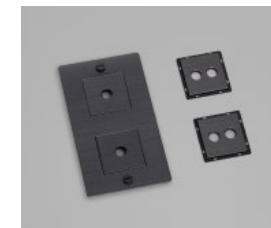

2G WALL PLATE / VERTICAL

mount: **VERTICAL**
details: **SOLID METAL**
including: **INFILLS**

finish:
white
steel
brass
▶ smoked bronze
black

sku:
CPL-142390
CPL-072393
CPL-052392
CPL-092394
CPL-022391