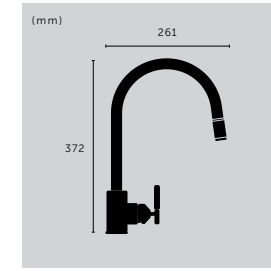

**sku: (EU)**  
C0-072617  
C0-052618  
C0-352620  
C0-592619

**KITCHEN TAP / MIXER WITH PULL OUT SPRAY / LINEAR**

knurl: **LINEAR**  
type: **MIXER WITH PULL OUT SPRAY**  
material: **SOLID METAL**  
feature: **PULL OUT SPRAY**