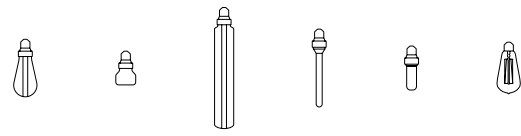

BULBS

[category. LIGHTING.]

[directory. P.66.]

types:

finish:

[info. BULBS.]

Our patented designer LED light bulbs were the world's first, and are the perfect complement to our lighting collections. They're designed to be as good looking as they are energy efficient, with a range of shells in glass or polycarbonate to help you create the perfect lighting ambience. From the ground-breaking Buster Bulb to the compact Puck and our elegant Tube, there's nothing quite like them. Let there be light.