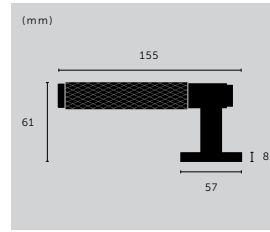

DIRECTORY CROSS DOOR HARDWARE

look: CROSS				
finish:	steel	brass	smoked bronze	black

DOOR HANDLE SET / CROSS

type: **SPRUNG 38 MM CROSS**
finish: steel, brass, smoked bronze, black
sku: UK-LH-S-38-ST-A, UK-LH-S-38-BR-A, UK-LH-S-38-SM-A, UK-LH-S-38-BL-A