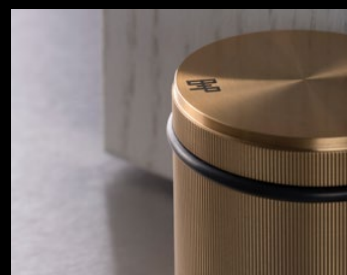

[detail. **DOOR STOP / FREE STANDING.**]