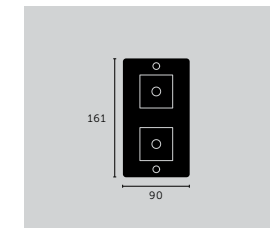

2G WALL PLATE / VERTICAL

mount: **VERTICAL**
details: **SOLID METAL**
including: **INFILLS**

finish:
white
steel
brass
▶ smoked bronze
black

sku:
CPL-142390
CPL-072393
CPL-052392
CPL-092394
CPL-022391