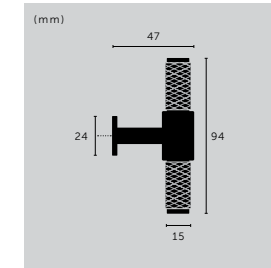

sku:

UK-TB-H-ST-C
UK-TB-H-BR-C
UK-TB-H-SM-C
UK-TB-H-BL-C