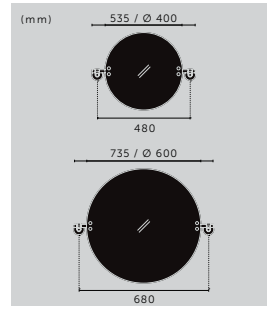

## MIRROR / CAST

type: **ADJUSTABLE MIRROR**  
size: **SMALL, MEDIUM**  
material: **SOLID METAL / GLASS**  
details: **ROUGH-CAST KNUCKLES**

**finish: (small) sku: (small)**  
steel UMR-072161  
brass UMR-052162  
gun metal UMR-352163  
welders black UMR-592164