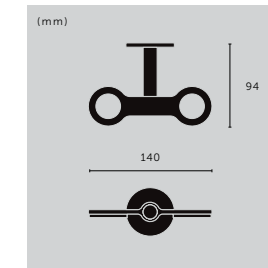

SOAP BOTTLE HOLDER / DOUBLE / CAST

function: **DAILY RITUALS**
material: **SOLID METAL**
details: **ROUGH-CAST BRACKET**
fyi: **FITS B+P BODY CARE BOTTLES**