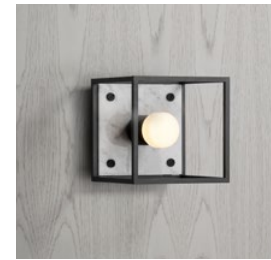

CAGED WALL / SMALL

type: **WALL LIGHT / CEILING LIGHT**
socket: **E27**
voltage: **220-240V**
classification: **CB/CE CERTIFIED CLASS 1 & IP20**

finish: white marble
black marble

sku: RCA-14274
RCA-02275

fyi: this can also be fitted as a ceiling light