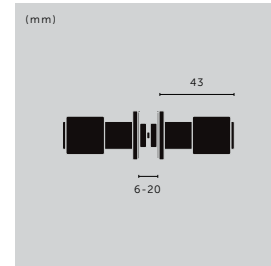

sku:

UFK-071280
UFK-051281
UFK-351282
UFK-481283