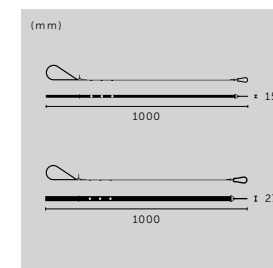

DOG LEAD

details: **EMBOSSED LEATHER**

finish: (15mm)

- black + purple + steel
- black + purple + brass

sku: (15mm)

RPA-02778
RPA-02777

finish: (27mm)

- black + purple + steel
- black + purple + brass

sku: (27mm)

RPA-02780
RPA-02779