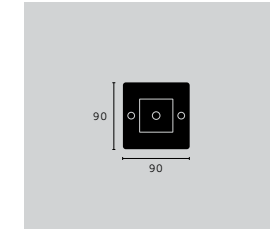

1G WALL PLATE / HORIZONTAL

mount: **HORIZONTAL**
details: **SOLID METAL**
including: **INFILLS**

finish:
white
steel
brass
▶ smoked bronze
black

sku:
CPL-141989
CPL-071992
CPL-051991
CPL-091993
CPL-021990