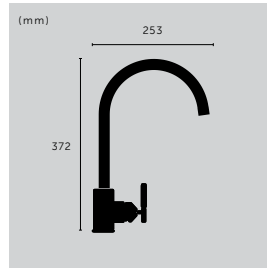

look: CROSS								
finish:	steel	brass	gun metal	welders black				

KITCHEN TAP / MIXER / CROSS

knurl: **CROSS**
type: **MIXER TAP**
material: **SOLID METAL**

finish:
steel
▶ brass
gun metal
welders black

sku: (UK)
RKT-071568
RKT-051569
RKT-351571
RKT-481570

sku: (EU)
C0-072613
C0-052614
C0-352616
C0-592615