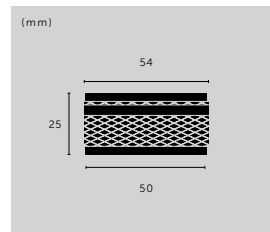

DOOR STOP / FLOOR

type: **FLOOR MOUNTED CROSS**
finish: steel, brass, smoked bronze, black
sku: RDS-07269, RDS-05270, RDS-09271, RDS-02272