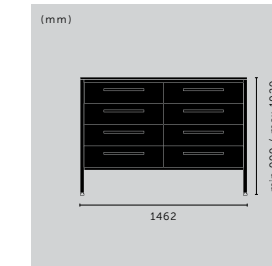

finish: ▶ black ash + brass
silver oak + gun metal
sku: GDF-742560
GDF-752562