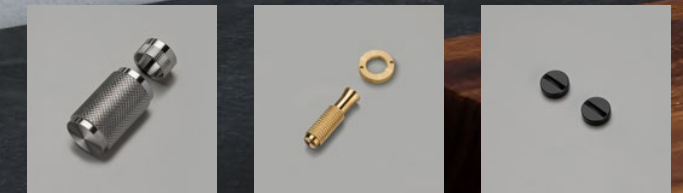

DETAIL KITS