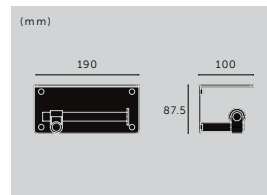

TOILET ROLL HOLDER / SHELF / CAST

type: **TOILET ROLL HOLDER WITH SHELF**
material: **SOLID METAL**
details: **HAND POLISHED SHELF**