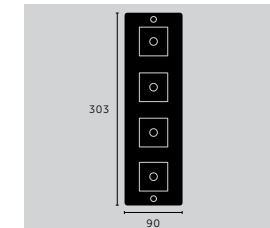

4G WALL PLATE / VERTICAL

mount: **VERTICAL**
details: **SOLID METAL**
including: **INFILLS**

finish:
white
steel
▶ brass
smoked bronze
black

sku:
CPL-142400
CPL-072403
CPL-052402
CPL-092404
CPL-022401