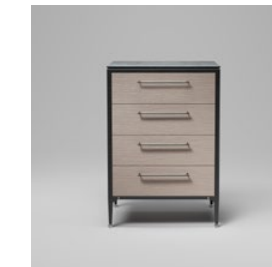

**DRESSER / SINGLE**

type: **BESPOKE DRESSER**  
 countertop: **BLACK TEMPAL**  
 frame: **BLACK**  
 hardware: **PULL BAR**  
 knurl: **LINEAR**

**finish:** black ash + brass  
 ▶ silver oak + gun metal  
**sku:** GDF-742559  
 GDF-752561