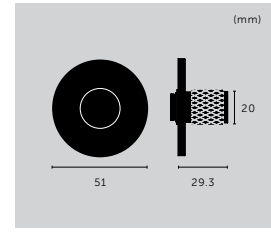

THUMBTURN LOCK / CROSS

type: **CC 27 MM (SCANDINAVIA) CROSS**
finish: steel, brass, smoked bronze, black
sku: SW-TT-27-ST-A, SW-TT-27-BR-A, SW-TT-27-SM-A, SW-TT-27-BL-A