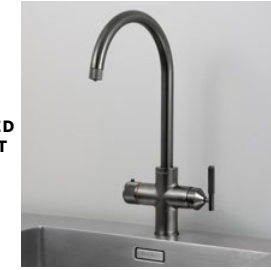

finish:
steel
brass
▶ gun metal
welders black

sku: (UK)
UKT-072337
UKT-052338
UKT-352340
UKT-592339

finish:	steel	brass	gun metal	black	stone	black