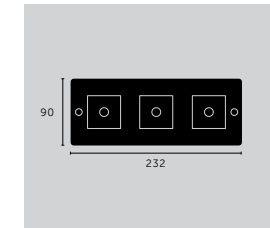

3G WALL PLATE / HORIZONTAL

mount: **HORIZONTAL**
details: **SOLID METAL**
including: **INFILLS**

finish:
white
▶ steel
brass
smoked bronze
black

sku:
CPL-141999
CPL-072002
CPL-052001
CPL-092003
CPL-022000