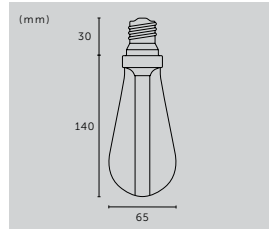

BUSTER BULB

category: **LIGHT BULBS**
socket: **E27**
power: **2W**
supply: **220-240V~**
cri: **80**
light appearance: **2400-2700K***
lumen: **60-125***

type: dimmable
dimmmable
dimmmable

finish: crystal
gold
smoked

sku: CBB-121026
CBB-131028
CBB-091027
CBB-121029
CBB-131031
CBB-091030

*For breakdown of lumen and light appearance for individual bulb finishes refer to tech specs.