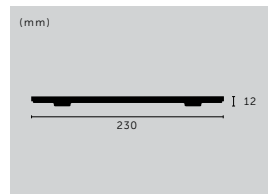

MACHINED TRAY

details: **MACHINED SOLID METAL**

finish:

- steel
- brass

sku:

UK-MA-SIM-ST-A
UK-MA-SIM-BR-A