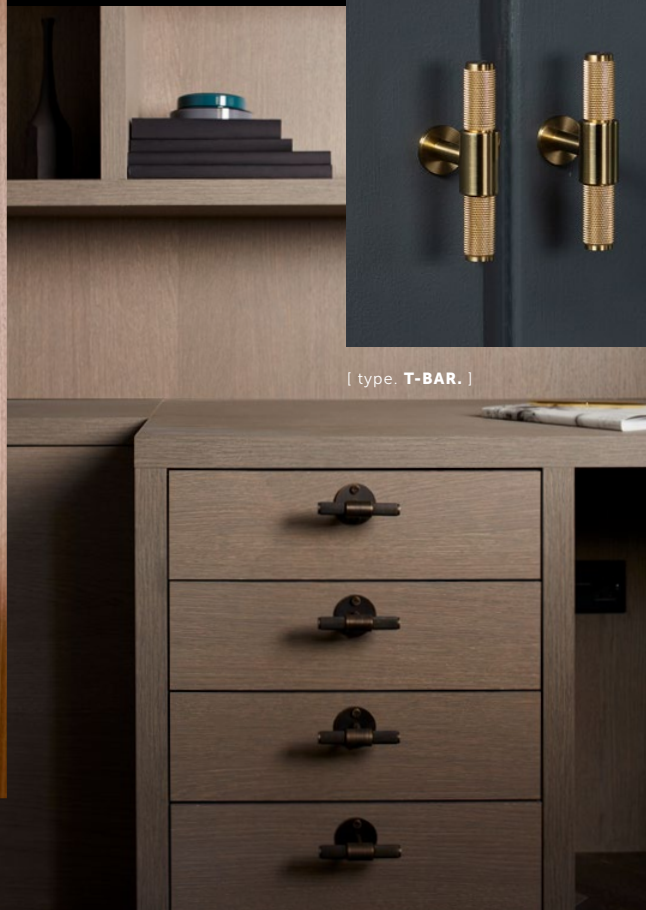

# CABINET HARDWARE

[ type. **PULL BAR.** ]

look:

types:

finish:

[ info. **CABINET HARDWARE / CROSS.** ]

The original solid metal hardware collection, our iconic Cross look lays the foundation for styling with details at the core of a space. With a refined industrial aesthetic that feels as good as it looks, the diamond-cut cross knurling pattern adds presence and drama in versatile finishes that transform your interiors. Cross hardware includes furniture knobs, pull bars, closet bars, hooks and T-bars.

[ type. **FURNITURE KNOB.** ]

[ type. **FURNITURE KNOB / PLATE.** ]

[ type. **T-BAR.** ]

[ type. **T-BAR / PLATE.** ]

[ type. **PULL BAR / PLATE.** ]

[ type. **CLOSET BAR.** ]

[ type. **PULL BAR.** ]

look: <b>CAST</b>				
finish:	steel	brass	gun metal	welders black

### FURNITURE KNOB / CAST

type: **CABINET KNOB**  
details: **CAST GRIP**