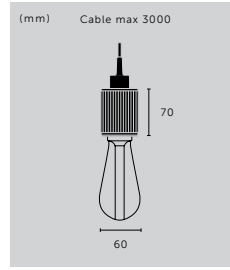

finish:	burnt steel	steel	brass	smoked bronze	gun metal	matt black

HEAVY METAL / LINEAR

type: **PENDANT LIGHT**
knurl: **LINEAR**
socket: **E27**
voltage: **220-240V**
classification: **CB/CE CERTIFIED**
IP20

type:
▶ linear knurl
linear knurl

finish:
burnt steel
gun metal

sku:
RHM-361601
RHM-351602

HEAVY METAL / CROSS

type: **PENDANT LIGHT**
knurl: **CROSS**
socket: **E27**
voltage: **220-240V**
classification: **CB/CE CERTIFIED**
IP20