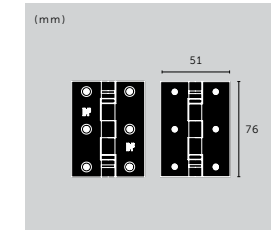

DOOR HINGES / 76 x 51 x 2 MM

details: **B+P LOGO**

finish:
▶ steel
▶ brass
▶ welders black

sku:
RHG-071840
RHG-051841
RHG-591842