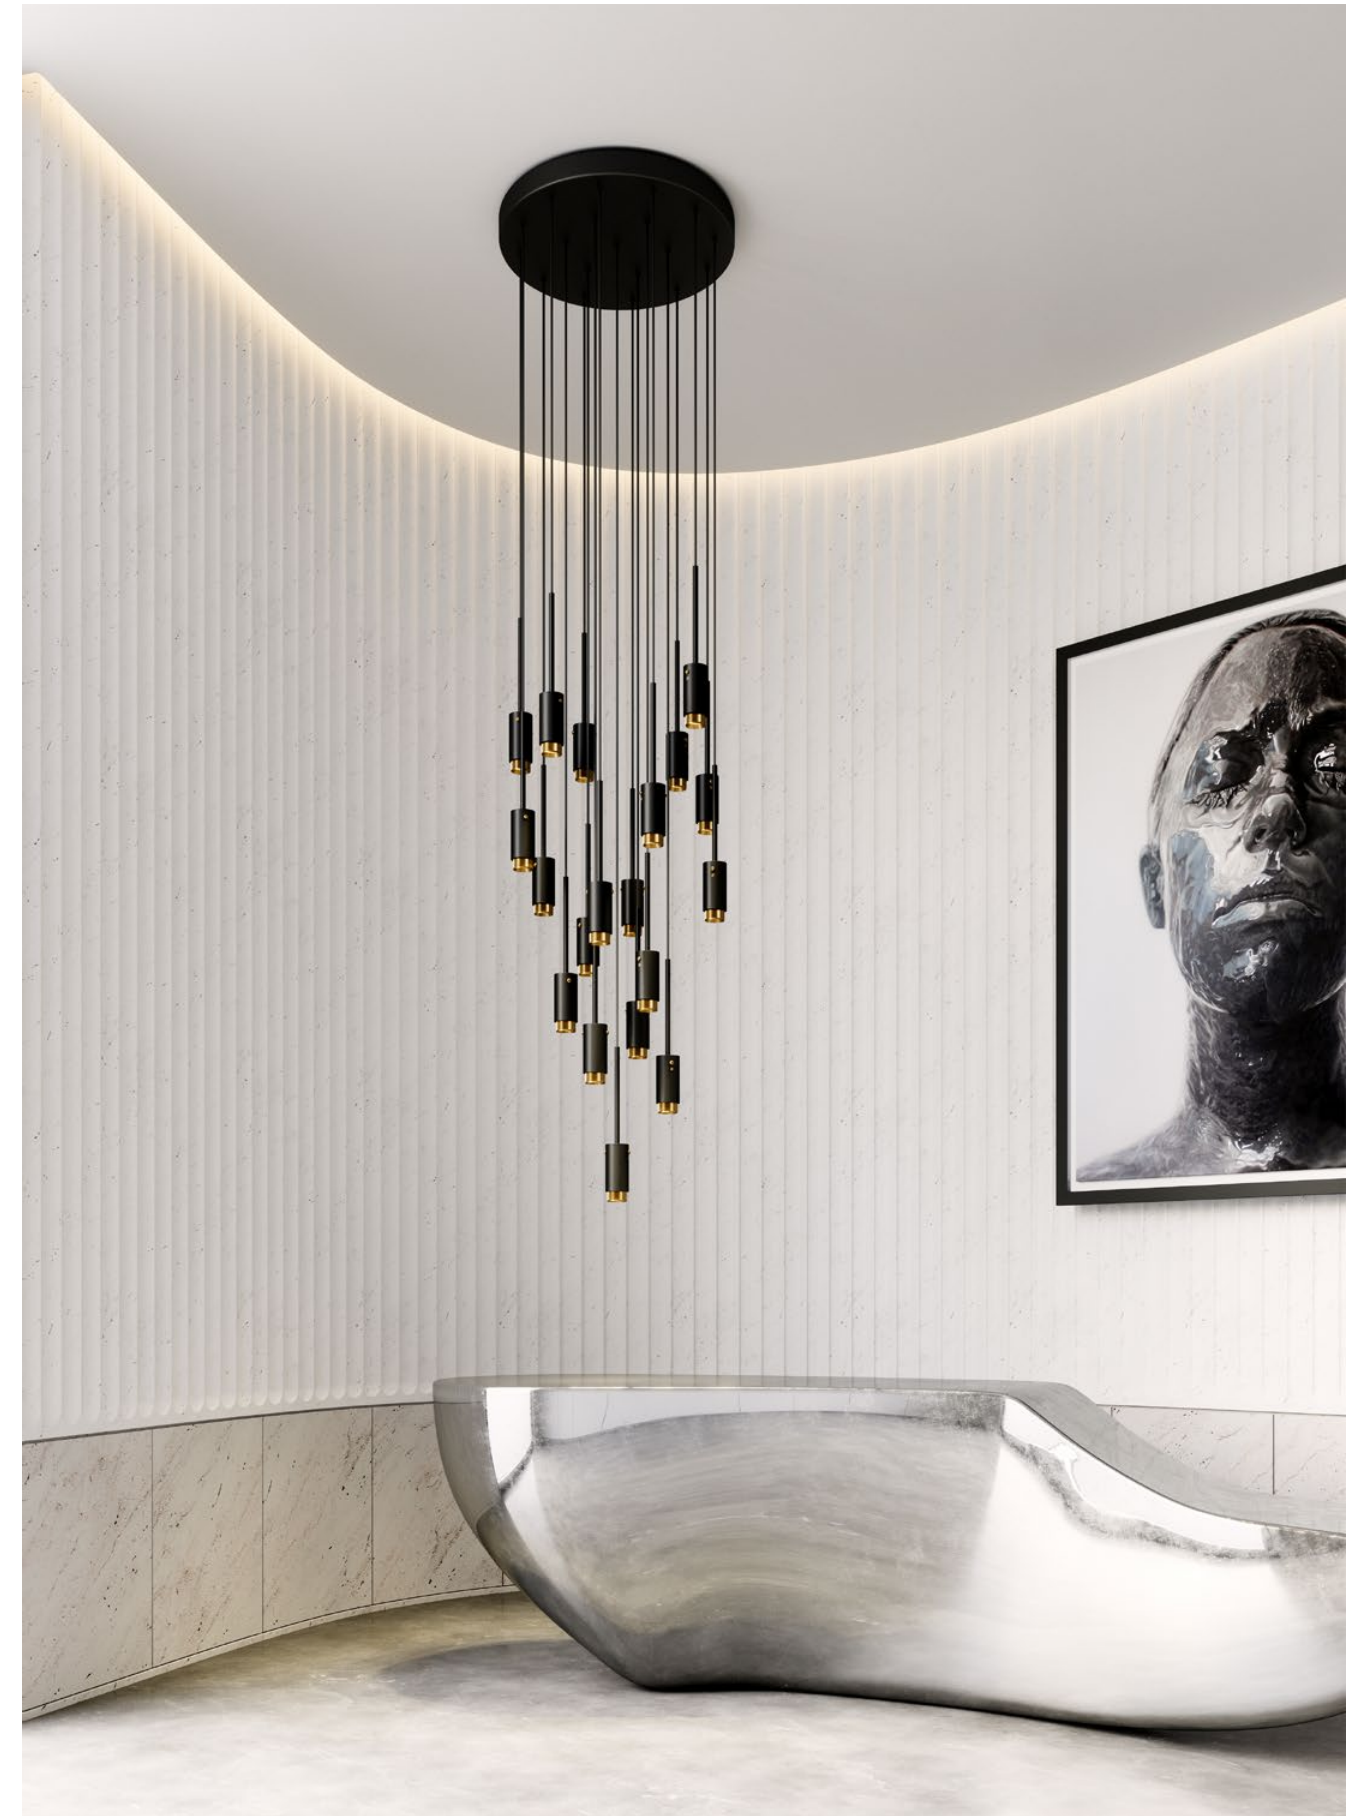

[type. EXHAUST CHANDELIER / 19.0.]