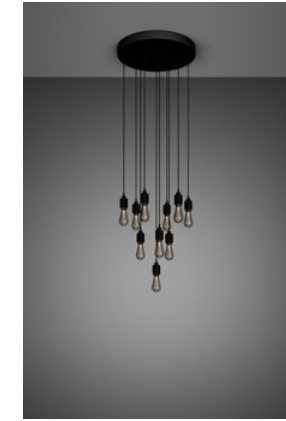

HEAVY METAL CHANDELIER / 10.0

type: **CHANDELIER**
socket: **E27**
voltage: **220-240V**
classification: **CB/CE CERTIFIED**
CLASS 1 & IP20

finish: (surface)
steel
brass
smoked bronze
▶ black

sku: (surface)
RHC-072353
RHC-052351
RHC-452355
RHC-022357

finish: (suspended)
steel
▶ brass
smoked bronze
black

sku: (suspended)
RHC-072354
RHC-052352
RHC-452356
RHC-022358