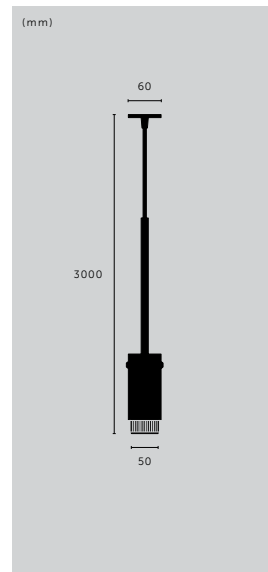

## EXHAUST / PENDANT

type: **PENDANT LIGHT**  
socket: **GU10**  
voltage: **220-240V**  
classification: **CB/CE CERTIFIED CLASS 1 & IP20**

**finish:** (body) **sku:** (body)  
▶ stone RBB-21696  
▶ graphite RBB-17695  
**finish:** (detail kit) **sku:** (detail kit)  
▶ burnt steel RBB-36795  
▶ steel RBB-07686  
▶ brass RBB-05685  
▶ gun metal RBB-35687