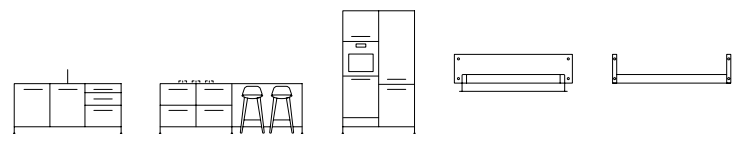

types:

finish:

[fronts. **OFF-BLACK.**]

[info. **KITCHEN.**]

The Buster + Punch Kitchen is the culmination of our material knowledge, technical experience and attitude. The focal point of any home, our modular kitchen uses the freestanding professional kitchen as a reference, and is made bespoke to your specifications using our configurator. From every angle, the B+P kitchen is packed with details and made to the highest specifications, with materials and construction methods that have been curated by our team for functionality, durability and sheer style power. Complete your look with Buster + Punch kitchen mixer taps and functional solid metal shelving, refined by hand and made to last.