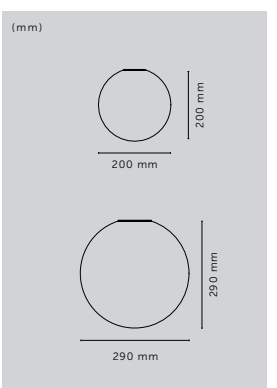

FORKED / GLOBE

type: **LIGHT GLOBE**
size: **MEDIUM / LARGE**

finish: (medium) **sku:** (medium)

▶ opal UFG-37749
smoked UFG-09751

finish: (large) **sku:** (large)

▶ opal UFG-37762
smoked UFG-09764