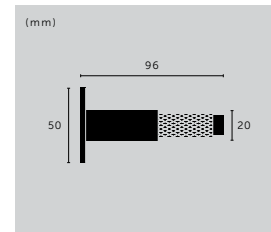

DOOR STOP / WALL

type: **WALL MOUNTED CROSS**
finish: steel, brass, smoked bronze, black
sku: RDS-07265, RDS-05266, RDS-09267, RDS-02268