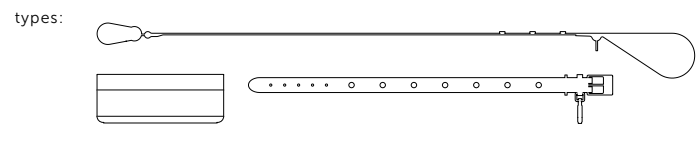

PETS

[category. **DOG ACCESSORIES.**]

[directory. **P.107.**]