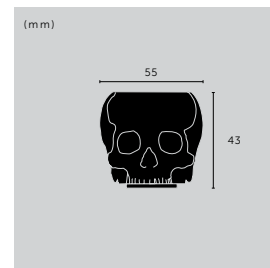

finish:
▶ steel
▶ brass
sku:
UCH-071835
UCH-051834

SKULL DRUM KEY

A universal drum key designed by Travis Barker. It's made from molten cast metal and finished by hand, so every piece is one-of-a-kind. Functional and decorative, the drum key can either be used to tune your drums or be worn as a necklace and comes complete with it's own ball chain. The piece is then signed with the B+P & TB insignias on the reverse.