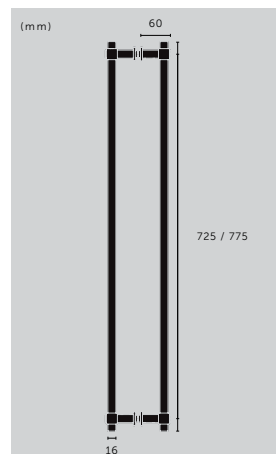

sku:

UCB-072137
UCB-052138
UCB-352139
UCB-592140