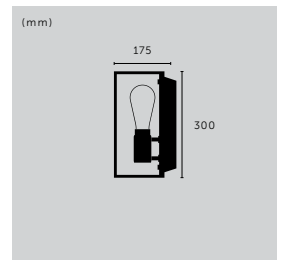

CAGED WALL / MEDIUM

type: **WALL LIGHT**
socket: **E27**
voltage: **220-240V**
classification: **CB/CE CERTIFIED CLASS 1 & IP20**

finish: white marble
black marble

sku: RCA-14272
RCA-02273