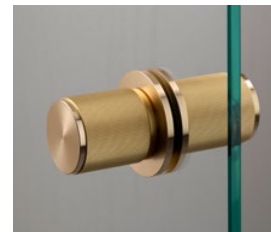

DOOR KNOB SET / LINEAR

type: **FIXED LINEAR**
finish: steel, brass, gun metal, welders black
sku: RDK-071062, RDK-051061, RDK-091063, RDK-481060