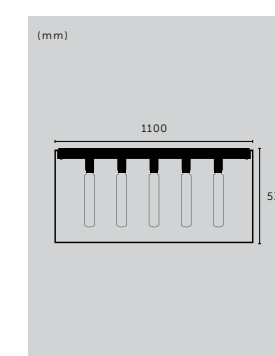

CAGED CEILING 5.0

type: **CEILING LIGHT**
socket: **E27**
voltage: **220-240V**
classification: **CB/CE CERTIFIED CLASS 1 & IP20**

finish: white marble
black marble

sku: RCA-14372
RCA-02373