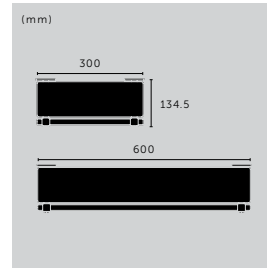

SHELF / CAST

type: **SHELF**
size: **SMALL, MEDIUM**
material: **SOLID METAL**
details: **HAND POLISHED SHELF**