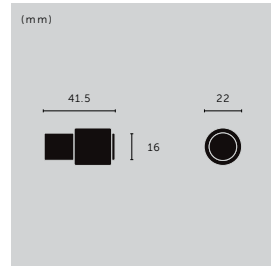

look: CAST				
finish:	steel	brass	gun metal	welders black

FURNITURE KNOB / CAST

type: **CABINET KNOB**
details: **CAST GRIP**

finish:

- steel
- brass
- gun metal
- welders black

sku:

UFK-071272
UFK-051273
UFK-351274
UFK-481275