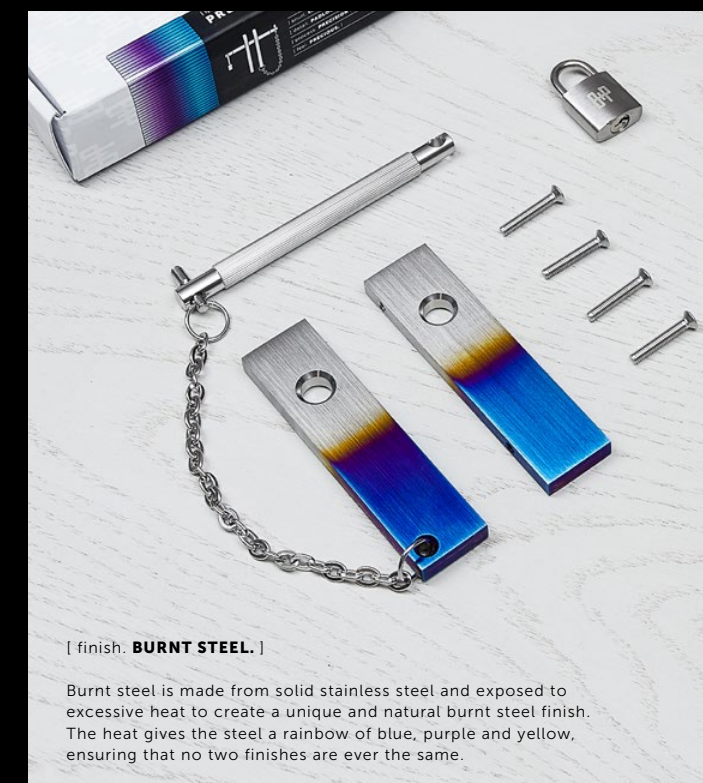

[finish. **BURNT STEEL.**]

Burnt steel is made from solid stainless steel and exposed to excessive heat to create a unique and natural burnt steel finish. The heat gives the steel a rainbow of blue, purple and yellow, ensuring that no two finishes are ever the same.

fyi. In some cases other metal, coating and lacquer combinations may be used, if better suited to a specific function or product. I.e. Taps are made from a brass base finished with either nickel plating, paint or PVD coating.