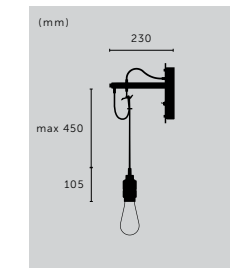

HOOKED WALL / NUDE

type: **WALL LIGHT**
knurl: **CROSS**

finish:	sku:
stone + steel	RHW-23331
▶ stone + brass	RHW-25329
stone + smoked bronze	RHW-24330
graphite + steel	RHW-19334
graphite + brass	RHW-18332
graphite + smoked bronze	RHW-20333