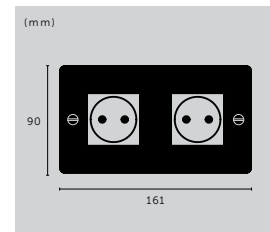

2G SOCKET

type: **SCHUKO TYPE F**
tech: **16 A**
details: **SOLID METAL**