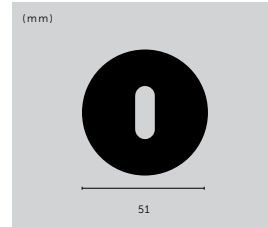

KEY ESCUTCHEON PLATE / CC 35 MM

type: **51 MM**
details: **SPUN METAL**

finish:
▶ steel
▶ brass
smoked bronze
gun metal
welders black
black

sku:
UK-ESC-35-ST-A
UK-ESC-35-BR-A
UK-ESC-35-SM-A
RES-351873
RES-591872
UK-ESC-35-BL-A