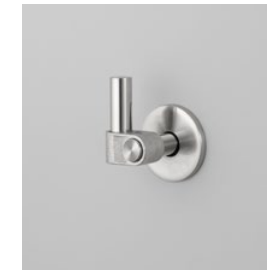

HOOK / CAST

type: **HOOK**
detail: **SOLID METAL**