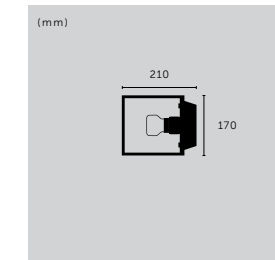

CAGED WALL / SMALL

type: **WALL LIGHT / CEILING LIGHT**
socket: **E27**
voltage: **220-240V**
classification: **CB/CE CERTIFIED CLASS 1 & IP20**

finish: white marble
black marble

sku: RCA-14274
RCA-02275

fyi: this can also be fitted as a ceiling light