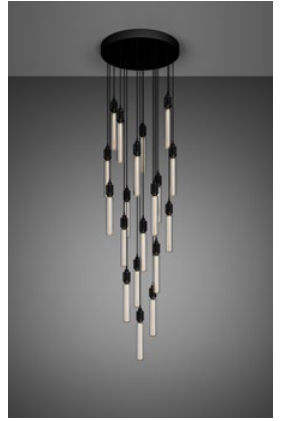

HEAVY METAL CHANDELIER / 19.0

type: **CHANDELIER**
socket: **E27**
voltage: **220-240V**
classification: **CB/CE CERTIFIED**
CLASS 1 & IP20

finish: (surface)
steel
▶ brass
smoked bronze
black

sku: (surface)
RHC-072361
RHC-052359
RHC-452363
RHC-022365

finish: (suspended)
steel
brass
▶ smoked bronze
black

sku: (suspended)
RHC-072362
RHC-052360
RHC-452364
RHC-022366