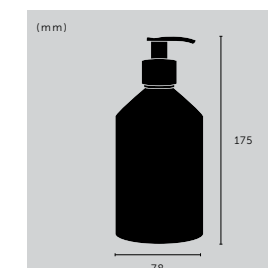

HAND LOTION / VETIVER REVIVAL

size: **500ML / 16.9 FL.OZ.**
notes: **VETIVER, PINK PEPPER, CEDARWOOD**