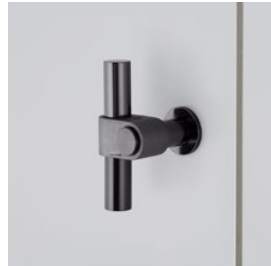

sku:

UTB-071256
UTB-051808
UTB-351809
UTB-591810

[type. T-BAR.]