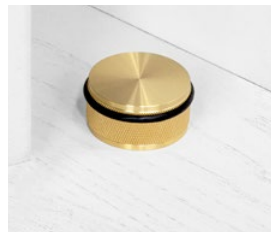

DOOR STOP / FLOOR

type: **FLOOR MOUNTED CROSS**
finish: steel, brass, smoked bronze, black
sku: RDS-07269, RDS-05270, RDS-09271, RDS-02272