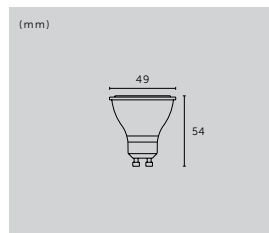

GU10 LED BULB

category: **LIGHT BULBS**
socket: **E27**
power: **7W**
supply: **220-240V~**
cri: **80**
light appearance: **2700K**
lumen: **600**

type: 3x dimmable

finish: clear

sku: CEB-01831