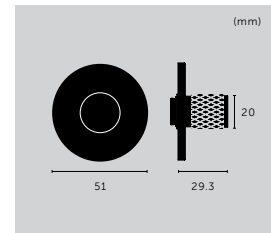

THUMBTURN LOCK / CROSS

type: **CC 38 MM CROSS**
finish: steel, brass, smoked bronze, black
sku: UK-TT-38-ST-A, UK-TT-38-BR-A, UK-TT-38-SM-A, UK-TT-38-BL-A