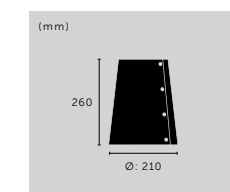

finish:	sku:
stone	RSH-33255
▶ graphite	RSH-34254