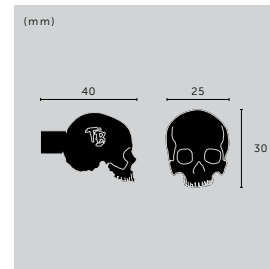

finish:
▶ steel
▶ brass
sku:
UFK-071829
UFK-051828

SKULL DOOR STOP

A free standing skull door stop that makes every entrance dramatic, made from solid, cast metal, buffed and finished by hand. Features a non-slip buffer on the bottom to prevent scuffs to your floor and debossed B+P & TB insignias on the top.