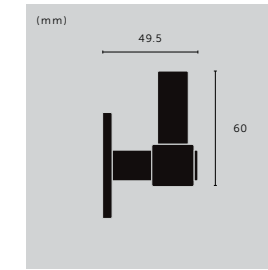

HOOK / CAST

type: **HOOK**
detail: **SOLID METAL**