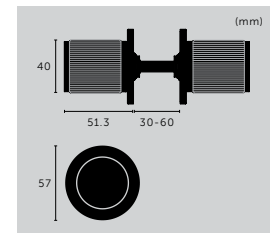

DOOR KNOB SET / LINEAR

type: **UNSPRUNG LINEAR**
finish: steel, brass, gun metal, welders black
sku: RDK-071054, RDK-051053, RDK-091055, RDK-481052