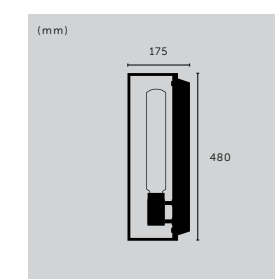

CAGED WALL / LARGE

type: **WALL LIGHT**
socket: **E27**
voltage: **220-240V**
classification: **CB/CE CERTIFIED CLASS 1 & IP20**

finish: white marble
black marble

sku: RCA-14374
RCA-02375