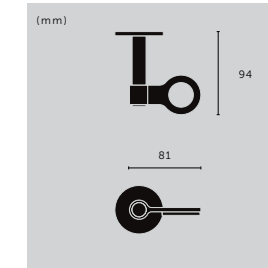

SOAP BOTTLE HOLDER / SINGLE / CAST

function: **DAILY RITUALS**
material: **SOLID METAL**
details: **ROUGH-CAST BRACKET**
fyi: **FITS B+P BODY CARE BOTTLES**