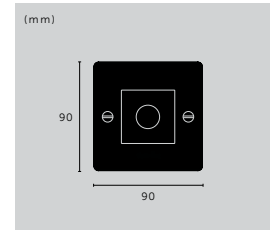

[ type. **4G CUSTOM.** ]

[ type. **1G SOCKET.** ]

[ type. **2G TOGGLE / VERTICAL.** ]

[ look: <b>CROSS.</b> ]					
finish:	white	steel	brass	smoked bronze	black

**1G DIMMER / 250W**

knurl: **CROSS**  
type: **1G**  
tech: **250W LED**  
details: **RETRACTIVE**  
**SOLID METAL**