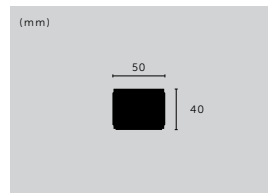

TEALIGHT CANDLE HOLDER

knurl: **CROSS**
details: **SOLID METAL**

finish:

- steel
- brass

sku:

RCH-07114
RCH-05115