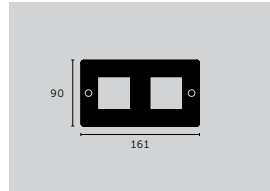

2G WALL PLATE / HORIZONTAL

mount: **HORIZONTAL**
details: **SOLID METAL**

finish:
white
steel
brass
▶ smoked bronze
black

sku:
CPL-142014
CPL-072017
CPL-052016
CPL-092018
CPL-022015