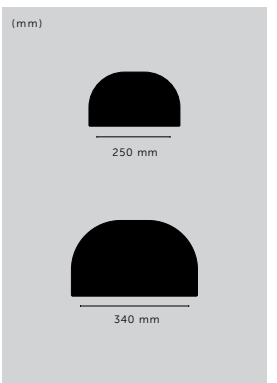

FORKED / SHADE

type: **LIGHT SHADE**
size: **MEDIUM / LARGE**

finish: (medium) **sku:** (medium)

steel UFS-07733
▶ burnt steel UFS-36739
brass UFS-05735
gun metal UFS-35737

finish: (large) **sku:** (large)

steel UFS-07741
▶ burnt steel UFS-36747
brass UFS-05743
gun metal UFS-35745