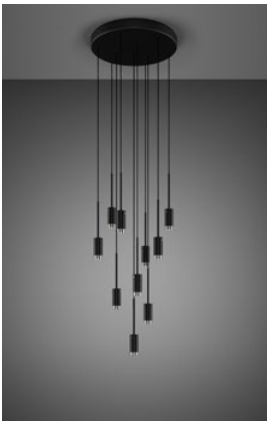

EXHAUST CHANDELIER / 10.0

type: **CHANDELIER**
socket: **GU10**
voltage: **220-240V**
classification: **CB/CE CERTIFIED CLASS 1 & IP20**

finish: (surface) **sku:** (surface)
▶ stone + burnt steel RCH-702378
▶ stone + steel RCH-232376
▶ stone + brass RCH-252375
▶ stone + gun metal RCH-652377
▶ graphite + burnt steel RCH-682386
▶ graphite + steel RCH-192384
▶ graphite + brass RCH-182383
▶ graphite + gun metal RCH-692385

finish: (suspended) **sku:** (suspended)
stone + burnt steel RCH-702382
stone + steel RCH-232380
stone + brass RCH-252379
stone + gun metal RCH-652381
graphite + burnt steel RCH-682390
graphite + steel RCH-192388
graphite + brass RCH-182387
graphite + gun metal RCH-692389