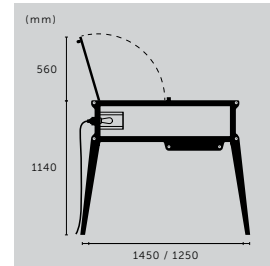

finish: (uk) ▶ american walnut
finish: (eu) american walnut
sku: (uk) UK-RS-WA-BR-GBS-A
sku: (eu) U-RS-WA-BR-GBS-A

finish:	silver oak	american walnut	black ash	steel	brass	gun metal