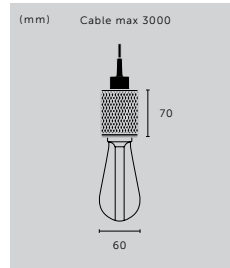

finish:	burnt steel	steel	brass	smoked bronze	gun metal	matt black

HEAVY METAL / LINEAR

type: **PENDANT LIGHT**
knurl: **LINEAR**
socket: **E27**
voltage: **220-240V**
classification: **CB/CE CERTIFIED**
IP20

type:
▶ linear knurl
linear knurl

finish:
burnt steel
gun metal

sku:
RHM-361601
RHM-351602

HEAVY METAL / CROSS

type: **PENDANT LIGHT**
knurl: **CROSS**
socket: **E27**
voltage: **220-240V**
classification: **CB/CE CERTIFIED**
IP20

type:
▶ cross knurl
cross knurl
cross knurl
cross knurl

finish:
steel
brass
smoked bronze
matt black

sku:
RHM-07647
RHM-05645
RHM-09646
RHM-02644

HEAVY METAL CHANDELIER / 10.0

type: **CHANDELIER**
socket: **E27**
voltage: **220-240V**
classification: **CB/CE CERTIFIED**
CLASS 1 & IP20

finish: (surface)
steel
brass
smoked bronze
▶ black

sku: (surface)
RHC-072353
RHC-052351
RHC-452355
RHC-022357

finish: (suspended)
steel
▶ brass
smoked bronze
black

sku: (suspended)
RHC-072354
RHC-052352
RHC-452356
RHC-022358

HEAVY METAL CHANDELIER / 19.0

type: **CHANDELIER**
socket: **E27**
voltage: **220-240V**
classification: **CB/CE CERTIFIED**
CLASS 1 & IP20

finish: (surface)
steel
▶ brass
smoked bronze
black

sku: (surface)
RHC-072361
RHC-052359
RHC-452363
RHC-022365

finish: (suspended)
steel
brass
▶ smoked bronze
black

sku: (suspended)
RHC-072362
RHC-052360
RHC-452364
RHC-022366

HEAVY METAL CHANDELIER / 31.0

type: **CHANDELIER**
socket: **E27**
voltage: **220-240V**
classification: **CB/CE CERTIFIED**
CLASS 1 & IP20

finish: (surface)
steel
brass
▶ smoked bronze
black

sku: (surface)
RHC-072369
RHC-052367
RHC-452371
RHC-022373

finish: (suspended)
▶ steel
brass
smoked bronze
black

sku: (suspended)
RHC-072370
RHC-052368
RHC-452372
RHC-022374