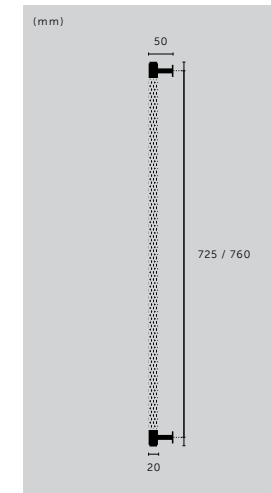

### CLOSET BAR / CROSS

type: **CLOSET BAR**  
size: **760 MM**  
knurl: **CROSS**

### CLOSET BAR / DOUBLE-SIDED / CROSS

type: **CLOSET BAR**  
size: **774 MM**  
knurl: **CROSS**