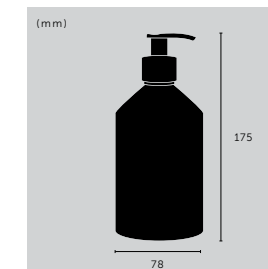

HAND WASH / VETIVER REPAIR

size: **500ML / 16.9 FL.OZ.**
notes: **VETIVER, PINK PEPPER, CEDARWOOD**