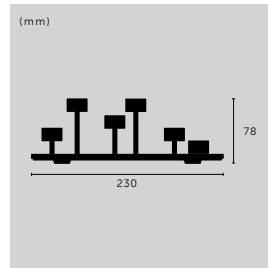

MACHINED CANDELABRA

details: **MACHINED SOLID METAL**

finish:

- steel
- brass

sku:

UK-MA-CAN-ST-A
UK-MA-CAN-BR-A