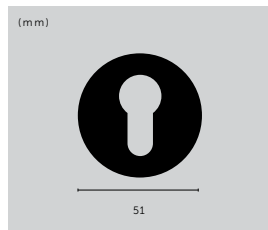

EURO CYLINDER PLATE / CC 27 MM

type: **CC 27 MM (SWEDEN)**
details: **SPUN METAL**

finish:
▶ steel
▶ brass
smoked bronze
gun metal
welders black
▶ black

sku:
SW-CYL-27-ST-A
SW-CYL-27-BR-A
SW-CYL-27-SM-A
SES-351879
SES-591878
SW-CYL-27-BL-A