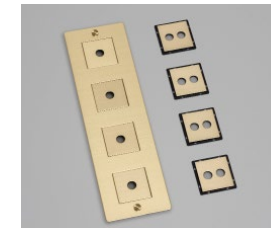

4G WALL PLATE / VERTICAL

mount: **VERTICAL**
details: **SOLID METAL**
including: **INFILLS**

finish:
white
steel
▶ brass
smoked bronze
black

sku:
CPL-142400
CPL-072403
CPL-052402
CPL-092404
CPL-022401