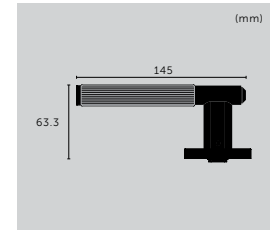

DOOR HANDLE SET / LINEAR

type: **SPRUNG 38 MM LINEAR**
finish: steel, brass, gun metal, welders black
sku: RLH-071034, RLH-051033, RLH-091035, RLH-481032