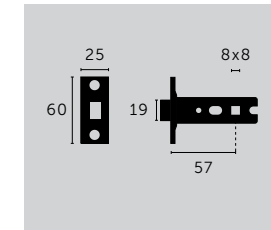

DOOR HANDLE TUBULAR LATCH

type: **57 MM BACKSET**
details: **FOR USE WITH OUR DOOR HANDLES (NOT FIXED)**

finish:
▶ steel
▶ brass
▶ gun metal
▶ black

sku:
GLL-071161
GLL-051160
GLL-351165
GLL-021163