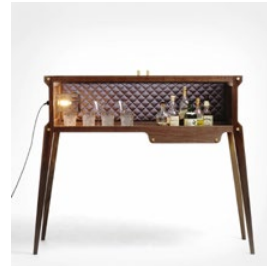

finish: (uk) ▶ american walnut
finish: (eu) american walnut
sku: (uk) UK-RS-WA-BR-GBS-A
sku: (eu) U-RS-WA-BR-GBS-A

finish:	silver oak	american walnut	black ash	steel	brass	gun metal