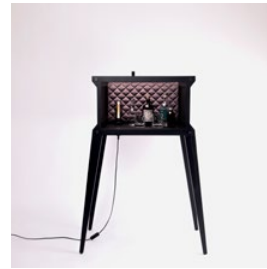

# FURNITURE

B+P

[ type. **DRESSER / SINGLE.** ]

					
finish:	oak	american walnut	black oak		

**THE POPSTAR BAR**

type: **COCKTAIL BAR**  
 details: **SOLID METAL**  
**LIGHT FITTING (ON/OFF)**  
**SOLID METAL HARDWARE**  
**QUILTED BACK PANEL**  
**MARBLE MIXING TOP**  
**BUSTER BULB / SMOKED**  
 included: