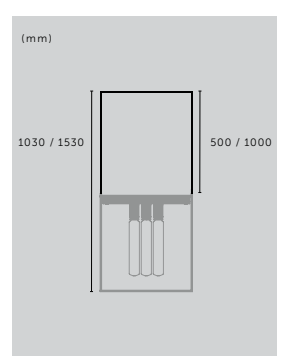

CAGED CEILING 5.0 / EXTENSION CAGE

fyi: **TO USE WITH CAGED CEILING 5.0 & 4.0**

finish: black

sku: EU-CG-EX-0.5-A