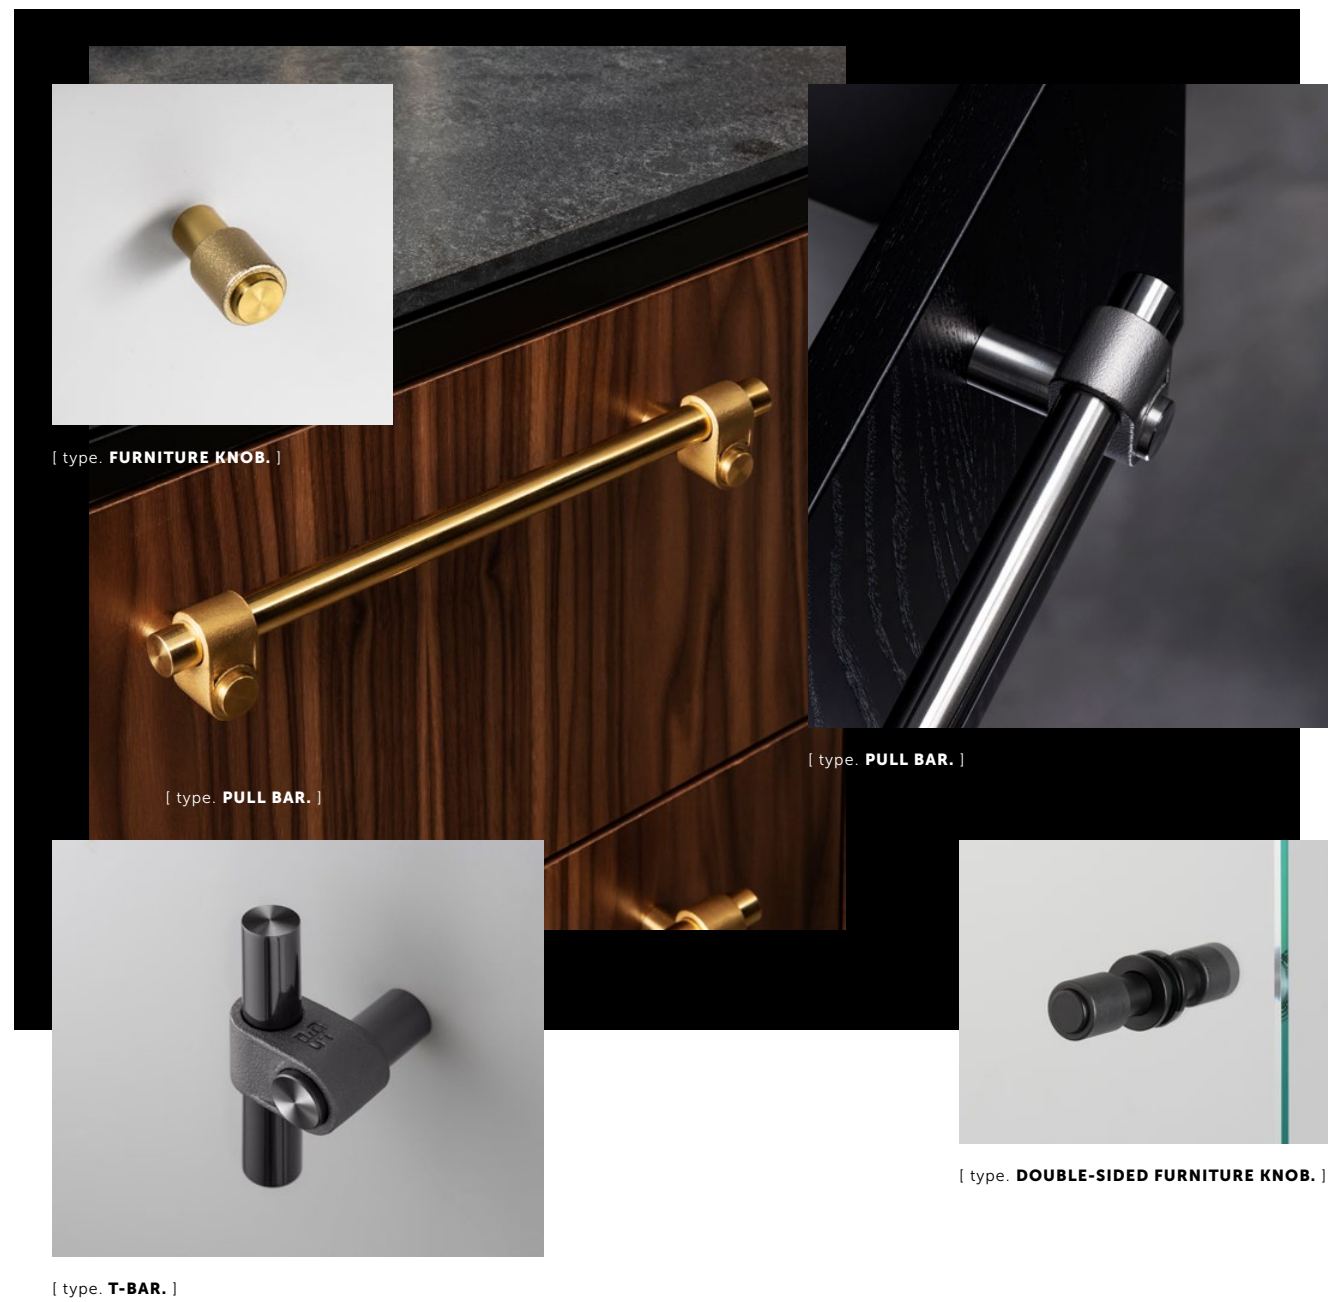

# CAST

[ category. **CABINET HARDWARE.** ]

[ directory. **P.14-P.15.** ]

[ info. **CABINET HARDWARE / CAST.** ]

Cast cabinet hardware brings a distinctive architectural look to your interiors. The contrasts of rough and smooth have a dynamic aesthetic that adds strength to any style of setting. The range features one-of-a-kind rough cast knuckles and grips, hand-polished solid metal bars and is finished with spun screw detailing. The collection includes furniture knobs, pull bars, closet bars and T-bars.

# LINEAR

[ category. **CABINET HARDWARE.** ]

[ directory. **P.16-P.17.** ]

look:

types:

finish:

[ info. **CABINET HARDWARE / LINEAR.** ]

Linear cabinet hardware adds a real sense of elegance and refinement to everything it touches. The collection is made from solid metal bar, with torx screw detailing, and the crisp, linear diamond-cut knurling that catches the light. All refined by hand and packaged for a great unboxing experience. The range includes cabinet knobs, L-bars, pull bars and the striking B+P precious bar.