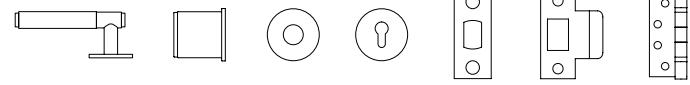

look:

types: