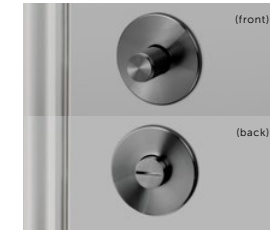

THUMBTURN LOCK / LINEAR

process: **DIAMOND CNC LATHE LINEAR**
finish: steel, brass, gun metal, welders black
sku: RLL-071078, RLL-051077, RLL-091079, RLL-481076