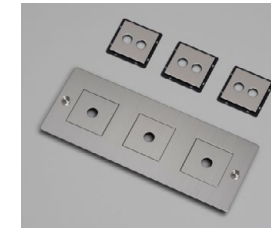

3G WALL PLATE / HORIZONTAL

mount: **HORIZONTAL**
details: **SOLID METAL**
including: **INFILLS**

finish:
white
▶ steel
brass
smoked bronze
black

sku:
CPL-141999
CPL-072002
CPL-052001
CPL-092003
CPL-022000