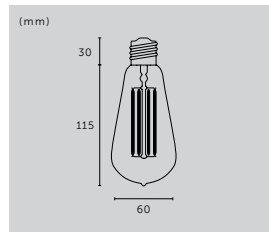

LED-TEARDROP AMBER

category: **LIGHT BULBS**
socket: **E27**
power: **3.5W**
supply: **220-240V~**
cri: **80**
light appearance: **2500K**
lumen: **400**

type: dimmable

finish: amber

sku: BU-TD-E27-LEDF-CR-A