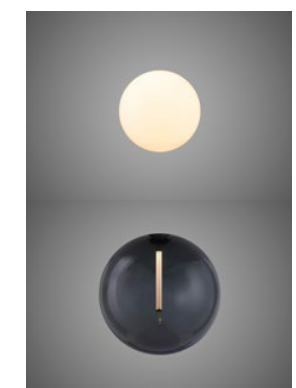

FORKED / GLOBE

type: **LIGHT GLOBE**
size: **MEDIUM / LARGE**

finish: (medium) **sku:** (medium)

▶ opal UFG-37749
smoked UFG-09751

finish: (large) **sku:** (large)

▶ opal UFG-37762
smoked UFG-09764