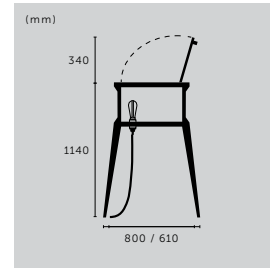

# FURNITURE

B+P

[ type. **DRESSER / SINGLE.** ]

					
finish:	oak	american walnut	black oak		

**THE POPSTAR BAR**

type: **COCKTAIL BAR**  
 details: **SOLID METAL**  
**LIGHT FITTING (ON/OFF)**  
**SOLID METAL HARDWARE**  
**QUILTED BACK PANEL**  
**MARBLE MIXING TOP**  
**BUSTER BULB / SMOKED**  
 included: