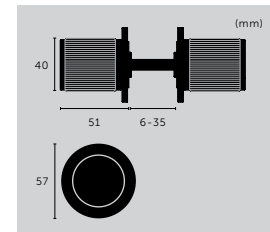

DOOR KNOB SET / LINEAR

type: **FIXED LINEAR**
finish: steel, brass, gun metal, welders black
sku: RDK-071062, RDK-051061, RDK-091063, RDK-481060