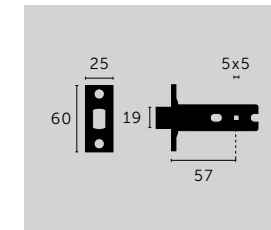

## THUMBTURN LOCK DEADBOLT LATCH

type: **57 MM BACKSET**  
details: **FOR USE WITH OUR THUMBTURN LOCKS**

**finish:**  
 ▶ steel  
 ▶ brass  
 ▶ gun metal  
 ▶ black

**sku:**  
 GLL-051172  
 GLL-071173  
 GLL-351177  
 GLL-021175