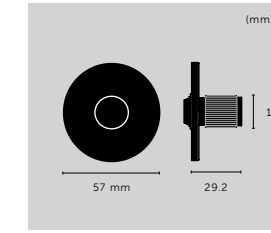

THUMBTURN LOCK / LINEAR

process: **DIAMOND CNC LATHE LINEAR**
finish: steel, brass, gun metal, welders black
sku: RLL-071078, RLL-051077, RLL-091079, RLL-481076