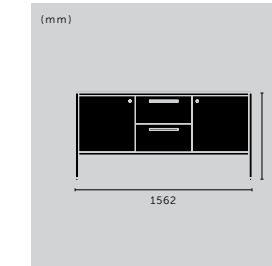

finish: ▶ american walnut + brass
black ash + steel
sku: GCF-742556
GCF-752558

DRESSER / SINGLE

type: **BESPOKE DRESSER**
countertop: **BLACK TEMPAL**
frame: **BLACK**
hardware: **PULL BAR**
knurl: **LINEAR**