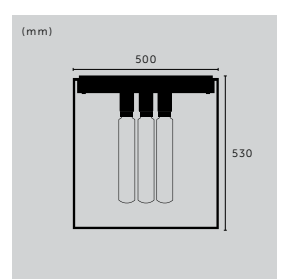

CAGED CEILING 4.0

type: **CEILING LIGHT**
socket: **E27**
voltage: **220-240V**
classification: **CB/CE CERTIFIED CLASS 1 & IP20**

finish: white marble
black marble

sku: RCA-14370
RCA-02371