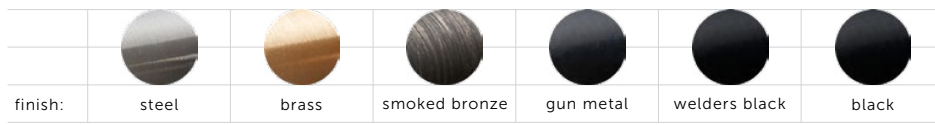

KEY ESCUTCHEON PLATE / CC 27 MM

type: **CC 27 MM (SWEDEN)**
details: **SPUN METAL**

finish:
▶ steel
▶ brass
smoked bronze
gun metal
welders black
black

sku:
SW-ESC-27-ST-A
SW-ESC-27-BR-A
SW-ESC-27-SM-A
SES-351877
SES-591876
SW-ESC-27-BL-A

KEY ESCUTCHEON PLATE / CC 35 MM

type: **51 MM**
details: **SPUN METAL**

finish:
▶ steel
▶ brass
smoked bronze
gun metal
welders black
black

sku:
UK-ESC-35-ST-A
UK-ESC-35-BR-A
UK-ESC-35-SM-A
RES-351873
RES-591872
UK-ESC-35-BL-A

EURO CYLINDER PLATE / CC 27 MM

type: **CC 27 MM (SWEDEN)**
details: **SPUN METAL**

finish:
▶ steel
▶ brass
smoked bronze
gun metal
welders black
▶ black

sku:
SW-CYL-27-ST-A
SW-CYL-27-BR-A
SW-CYL-27-SM-A
SES-351879
SES-591878
SW-CYL-27-BL-A

EURO CYLINDER PLATE / CC 35 MM

type: **51 MM**
details: **SPUN METAL**

finish:
▶ steel
▶ brass
smoked bronze
gun metal
welders black
black

sku:
UK-CYL-35-ST-A
UK-CYL-35-BR-A
UK-CYL-35-SM-A
RES-351875
RES-591874
UK-CYL-35-BL-A

STRIKE PLATE KIT / D-SHAPED

type: **STANDARD DOOR**

finish:
▶ steel
▶ brass
gun metal
black

sku:
UDS-071793
UDS-051794
UDS-351798
UDS-021796

STRIKE PLATE KIT / T-SHAPED

type: **54 MM DOOR**

finish:
▶ steel
▶ brass
gun metal
black

sku:
UDS-071775
UDS-051776
UDS-351780
UDS-021778

STRIKE PLATE KIT / T-SHAPED

type: **60 MM DOOR**

finish:
▶ steel
▶ brass
▶ gun metal
black

sku:
UDS-071781
UDS-051782
UDS-351786
UDS-021784

STRIKE PLATE KIT / T-SHAPED

type: **75 MM DOOR**

finish:
▶ steel
▶ brass
▶ gun metal
▶ black

sku:
UDS-071787
UDS-051788
UDS-351792
UDS-021790

DOOR HINGES / 76 x 51 x 2 MM

details: **B+P LOGO**

finish:
▶ steel
▶ brass
▶ welders black

sku:
RHG-071840
RHG-051841
RHG-591842

DOOR HINGES / 102 x 76 x 3 MM

details: **B+P LOGO**

finish:
▶ steel
▶ brass
▶ welders black

sku:
RHG-071843
RHG-051844
RHG-591845

DOOR HANDLE TUBULAR LATCH