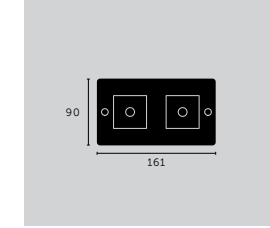

2G WALL PLATE / HORIZONTAL

mount: **HORIZONTAL**
details: **SOLID METAL**
including: **INFILLS**

finish:
▶ white
steel
brass
smoked bronze
black

sku:
CPL-141994
CPL-071997
CPL-051996
CPL-091998
CPL-021995