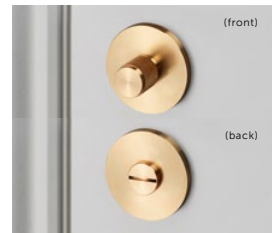

THUMBTURN LOCK / CROSS

type: **CC 38 MM CROSS**
finish: steel, brass, smoked bronze, black
sku: UK-TT-38-ST-A, UK-TT-38-BR-A, UK-TT-38-SM-A, UK-TT-38-BL-A