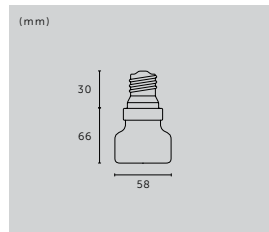

PUNCH BULB / PUCK

category: **LIGHT BULBS**
socket: **E27**
power: **2-5W**
supply: **220-240V~**
cri: **80**
light appearance: **2700K**
lumen: **210-420**

type: dimmable
dimmmable

finish: opal
opal / glass
opal / glass
opal / glass

sku: BB-PI-E27-D-WH-B
CPB-141506
BB-PI-E27-ND-WH-B
CPB-141507