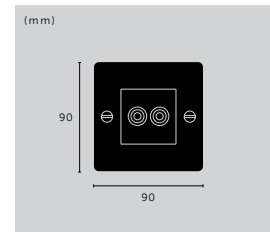

1G DOUBLE TOGGLE SWITCH

knurl: **CROSS**
tech: **ON/OFF**
2-WAY
10AX
details: **SOLID METAL**