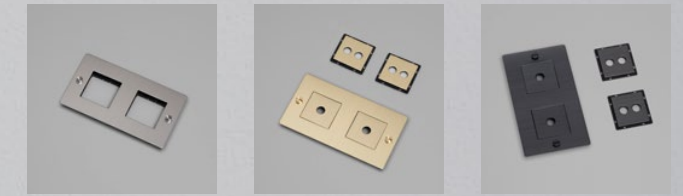

[look: CROSS.]					
finish:	white	steel	brass	smoked bronze	black

1G DIMMER / 250W

knurl: **CROSS**
type: **1G**
tech: **250W LED**
details: **RETRACTIVE**
SOLID METAL

finish:
white
▶ steel
brass
smoked bronze
black

sku:
CDR-141974
CDR-071977
CDR-051976
CDR-091978
CDR-021975

1G DIMMER / 100W

knurl: **CROSS**
type: **1G**
tech: **100W LED**
details: **2-WAY**
SOLID METAL

finish:
white
steel
brass
▶ smoked bronze
black

sku:
CDR-142385
CDR-072388
CDR-052387
CDR-092389
CDR-022386

1G TOGGLE SWITCH

knurl: **CROSS**
tech: **ON/OFF**
2-WAY
10AX
details: **SOLID METAL**

finish:
white
steel
▶ brass
smoked bronze
black

sku:
CTG-141964
CTG-071967
CTG-051966
CTG-091968
CTG-021965

1G DOUBLE TOGGLE SWITCH

knurl: **CROSS**
tech: **ON/OFF**
2-WAY
10AX
details: **SOLID METAL**

finish:
white
steel
brass
▶ smoked bronze
black

sku:
CTG-141969
CTG-071972
CTG-051971
CTG-091973
CTG-021970

1G SOCKET

type: **SCHUKO TYPE F**
tech: **16 A**
details: **SOLID METAL**

finish:
▶ white
steel
brass
smoked bronze
black

sku:
CSC-141979
CSC-071982
CSC-051981
CSC-091983
CSC-021980

2G SOCKET

type: **SCHUKO TYPE F**
tech: **16 A**
details: **SOLID METAL**

finish:
white
steel
brass
▶ smoked bronze
black

sku:
CSC-141984
CSC-071987
CSC-051986
CSC-091988
CSC-021985

CUSTOM ELECTRICITY

Use our online configurator to create your own custom electricity pieces, combining different modules, inserts and detail kits. All set against our solid metal backplates and signature coin screws.

WALL PLATE

DIMMER + TOGGLE MODULES

SOCKET + DATA MODULES

DETAIL KITS