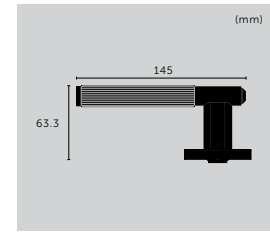

DOOR HANDLE SET / LINEAR

type: **UNSPRUNG CC 30 MM (SCANDINAVIA) LINEAR**
finish: steel, brass, welders black
sku: SDD-072065, SDD-052066, SDD-072065