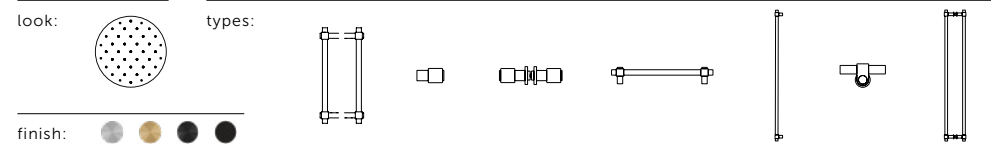

CAST

[category. **CABINET HARDWARE.**]

[directory. **P.14-P.15.**]