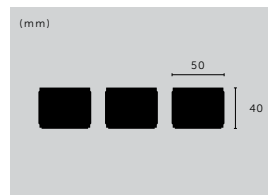

TEALIGHT CANDLE HOLDER / SET OF 3

knurl: **CROSS**
details: **SOLID METAL**

finish:

- steel
- brass

sku:

RCH-07116
RCH-05117