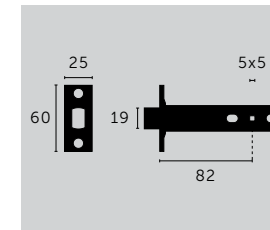

THUMBTURN LOCK DEADBOLT LATCH

type: **82 MM BACKSET**
details: **FOR USE WITH OUR THUMBTURN LOCKS**

finish:
▶ steel
▶ brass
▶ gun metal
▶ black

sku:
GLL-051178
GLL-071179
GLL-351183
GLL-021181