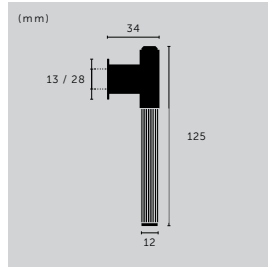

sku:

- GLB-36440
- GLB-07325
- GLB-05326
- GLB-35329
- GLB-02328