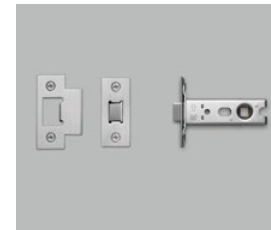

DOOR HANDLE TUBULAR LATCH

type: **57 MM BACKSET**
details: **FOR USE WITH OUR DOOR HANDLES (NOT FIXED)**

finish:
▶ steel
▶ brass
▶ gun metal
▶ black

sku:
GLL-071161
GLL-051160
GLL-351165
GLL-021163