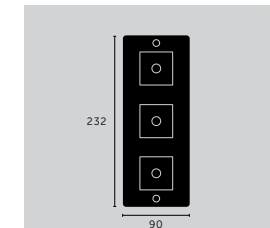

3G WALL PLATE / VERTICAL

mount: **VERTICAL**
details: **SOLID METAL**
including: **INFILLS**

finish:
white
▶ steel
brass
smoked bronze
black

sku:
CPL-142395
CPL-072398
CPL-052397
CPL-092399
CPL-022396