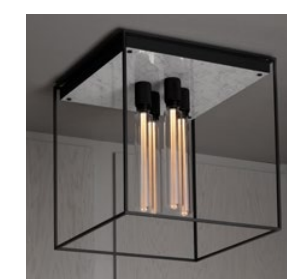

CAGED CEILING 4.0

type: **CEILING LIGHT**
socket: **E27**
voltage: **220-240V**
classification: **CB/CE CERTIFIED CLASS 1 & IP20**

finish: white marble
black marble

sku: RCA-14370
RCA-02371