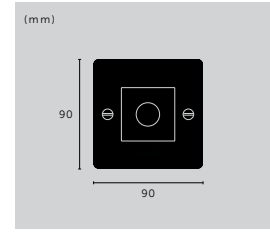

1G DIMMER / 100W

knurl: **CROSS**
type: **1G**
tech: **100W LED**
details: **2-WAY**
SOLID METAL