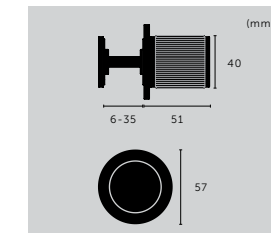

DOOR KNOB / SINGLE-SIDED / LINEAR

type: **FIXED LINEAR**
finish: steel, brass, gun metal, welders black
sku: RDK-071058, RDK-051057, RDK-091059, RDK-481056