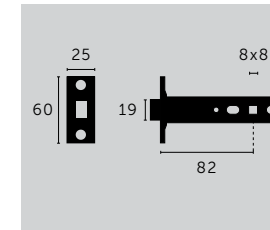

DOOR KNOB TUBULAR LATCH

type: **82 MM BACKSET**
details: **FOR USE WITH OUR DOOR KNOBS (NOT FIXED)**

finish:
▶ steel
▶ brass
▶ gun metal
▶ black

sku:
GLL-051166
GLL-071167
GLL-351171
GLL-021169