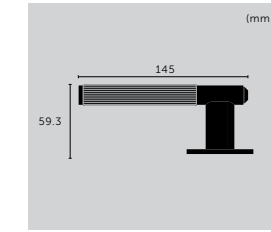

DOOR HANDLE / FIXED / LINEAR

type: **FIXED LINEAR**
finish: steel, brass, gun metal, welders black
sku: RLH-071046, RLH-051045, RLH-091047, RLH-481044