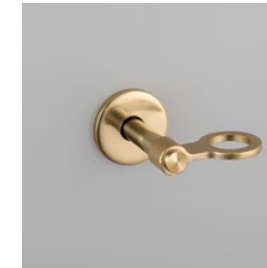

SOAP BOTTLE HOLDER / SINGLE / CAST

function: **DAILY RITUALS**
material: **SOLID METAL**
details: **ROUGH-CAST BRACKET**
fyi: **FITS B+P BODY CARE BOTTLES**