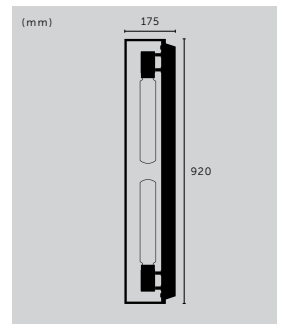

CAGED WALL / X-LARGE

type: **WALL LIGHT**
socket: **E27**
voltage: **220-240V**
classification: **CB/CE CERTIFIED CLASS 1 & IP20**

finish: white marble
black marble

sku: RCA-14376
RCA-02377