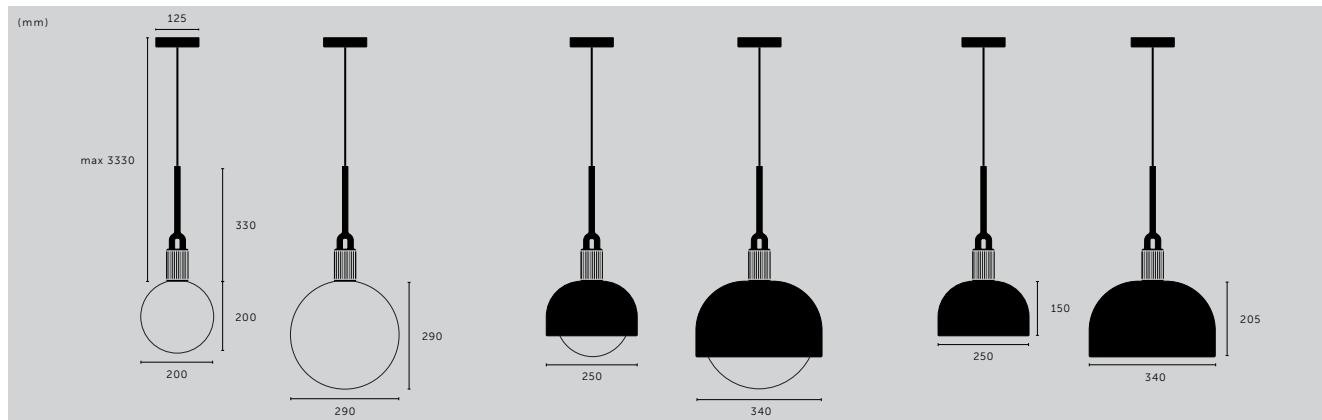

FORKED / CEILING

type: **CEILING LIGHT**
socket: **E27**
voltage: **220-240V**

classification: **CB/CE CERTIFIED**
detail: **CAST FORK**