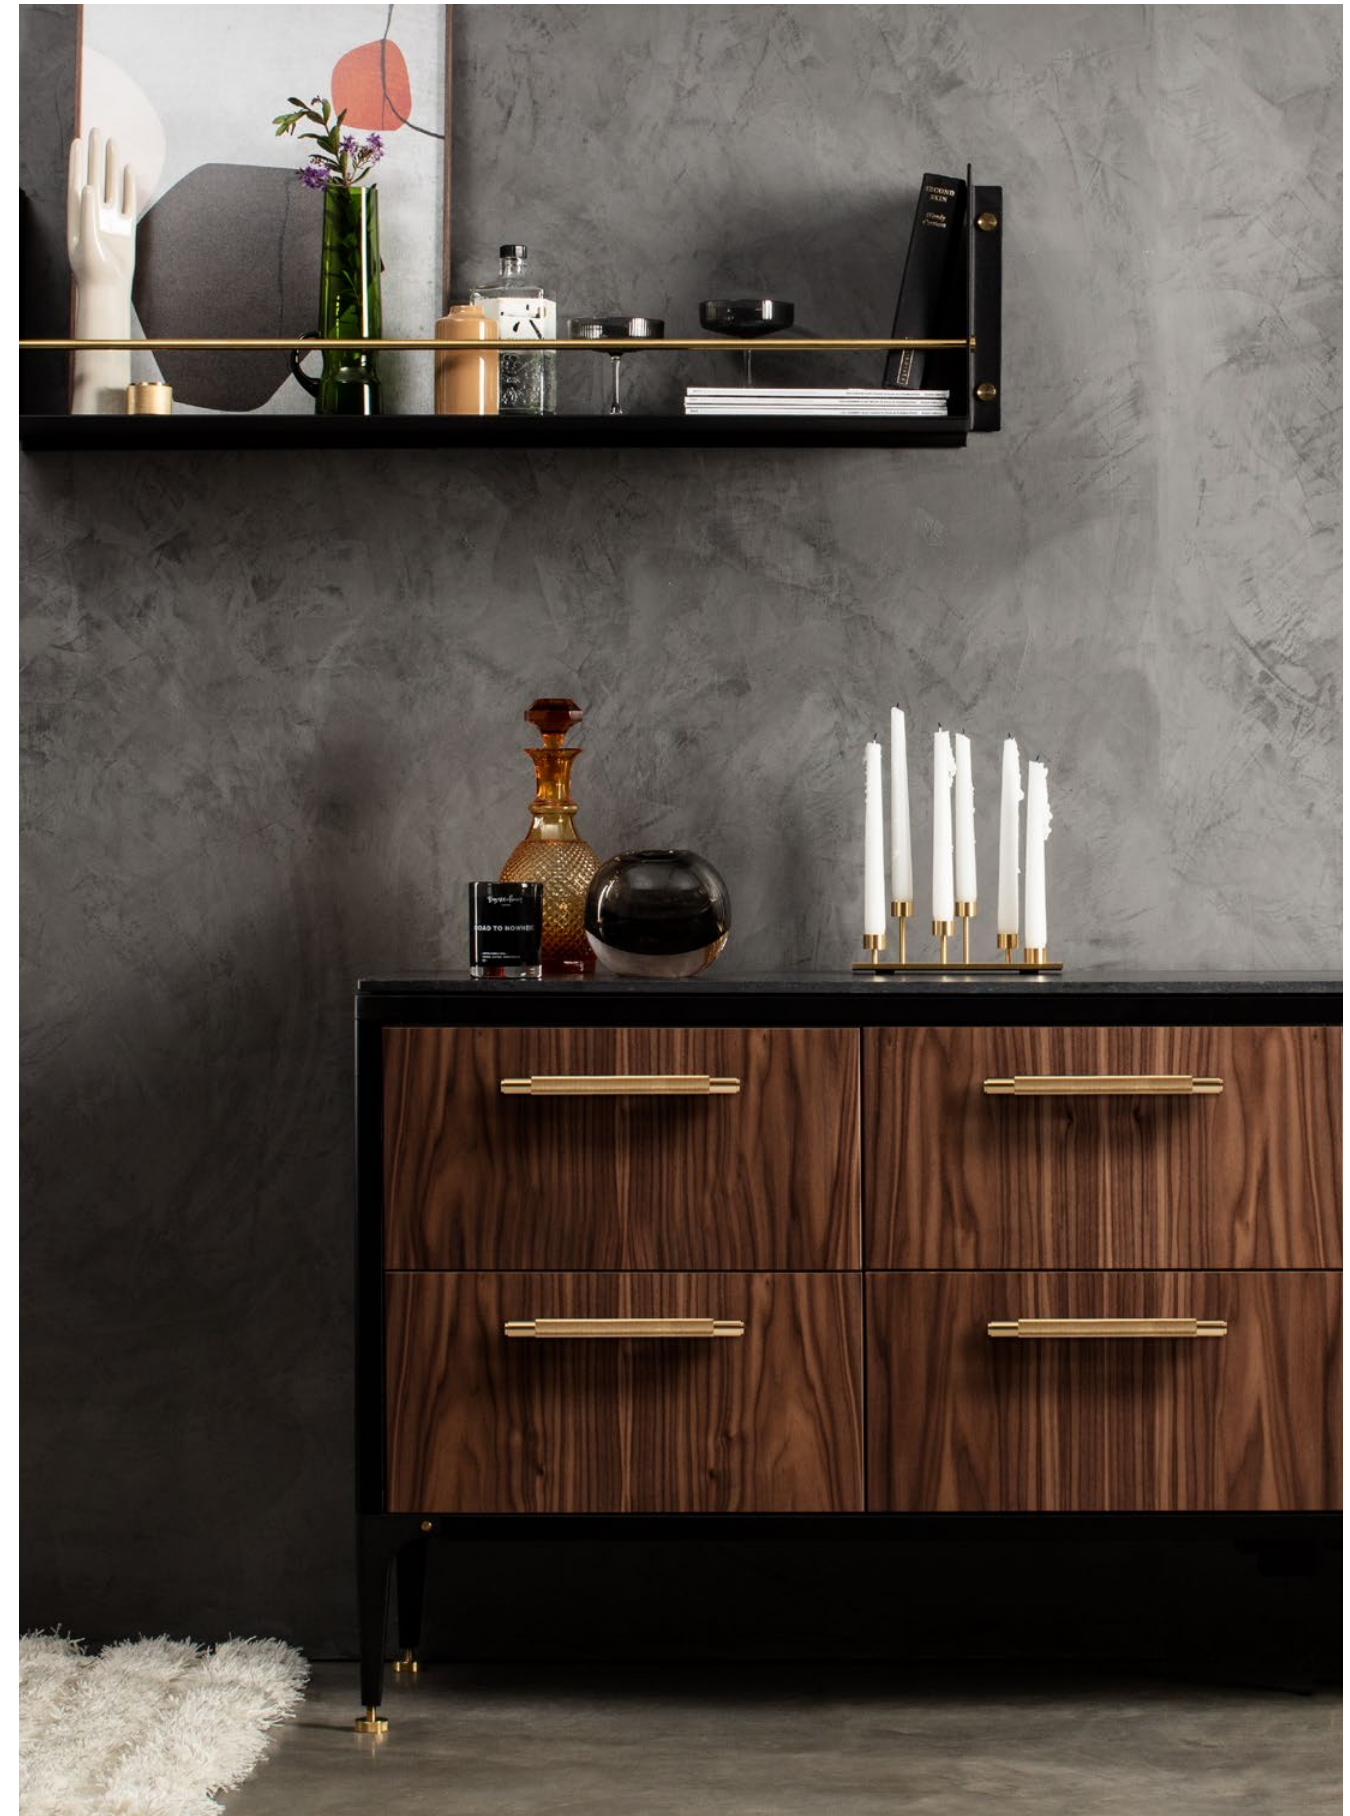

[type. **PULL BAR.**]