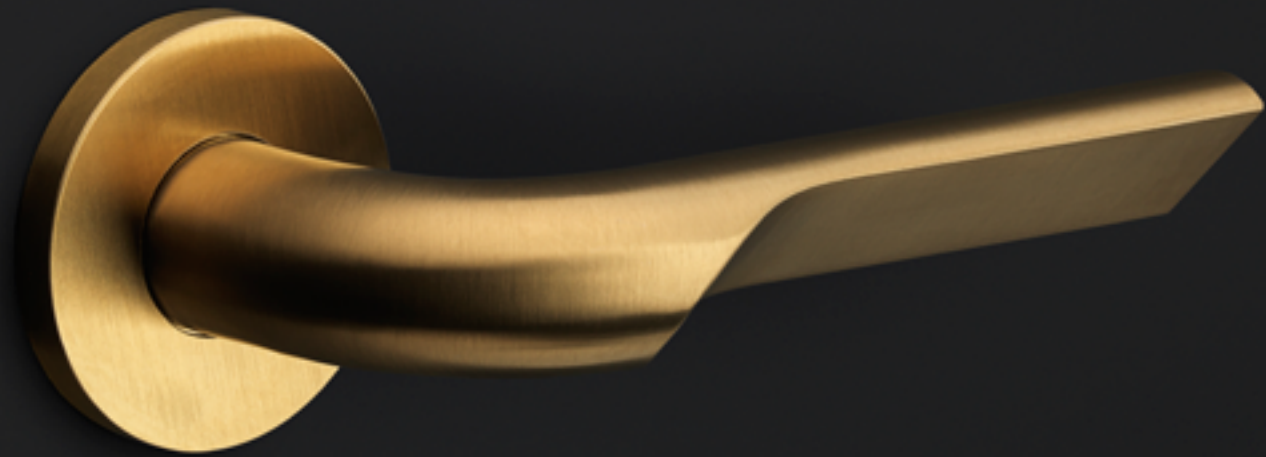

RIVIO GL100
PVD satin gold