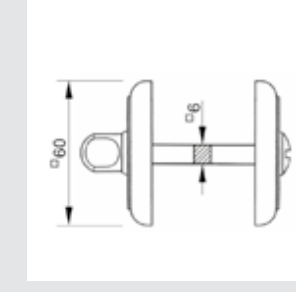

OEY064.000.**
Keyhole escutcheon - Individual sale

OBC064.000.**
Keyhole escutcheon - Individual sale

OWC064.6MM.**
Privacy button

FURNITURE KNOBS NOTE: Fixing screw Ø 4mm. Recommended hole Ø 4,5mm

MATERIALS: