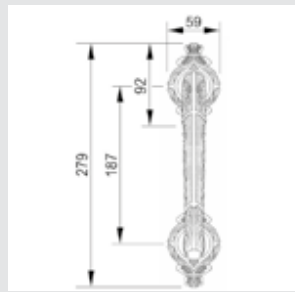

0N7102.000.**
Door pull handle on roses - Individual sale -