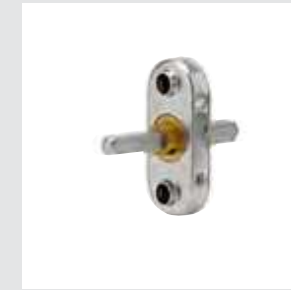

016010.0AR.99
Tilt turn window mechanism - Individual sale -