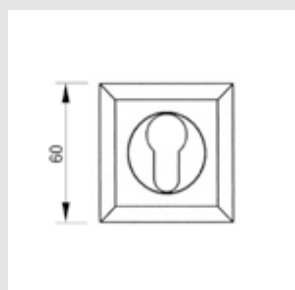

0EY064.000.**
Keyhole escutcheon - Individual sale