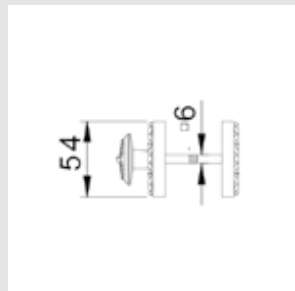

0WC075.6MM.**
Privacy button