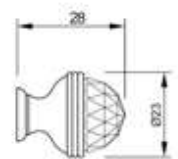

OZ5742.B00.**
OZ5742.BN0.**
Furniture knob with Swarovski crystal - Individual sale

OZ5739.B00.**
OZ5739.BN0.**
Furniture knob with Swarovski crystal - Individual sale