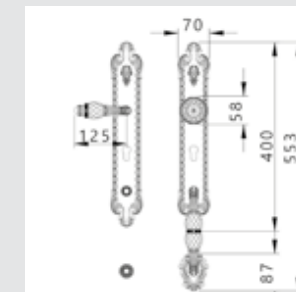

0J2407.SZ85.**
0J2407.SNZ85.**
Entrance door set keyhole europrofile 85mm with fixed knob and Swarovski crystal