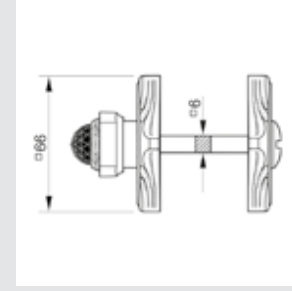

0WC073.B06.**
0WC073.BN6.**
Privacy button with Swarovski crystal