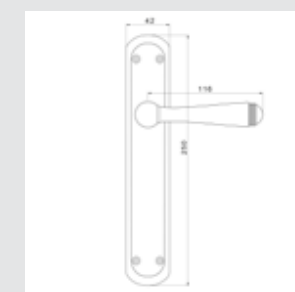

0A0381.000.**
Door handle on plate
with Swarovski crystals