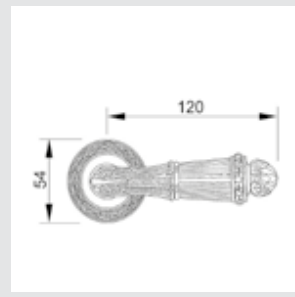

0M4605.SN0.12
Door pull handle on plate
55x350mm- Individual sale (1 unit)

0R6520.000.**

Door handle on roses