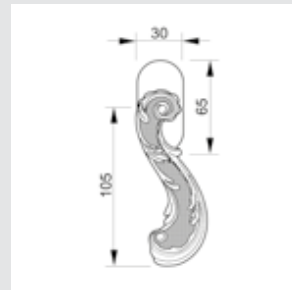

For right hand - 0V0716.D00.**
For left hand - 0V0716.Z00.**
Window handle - Individual sale