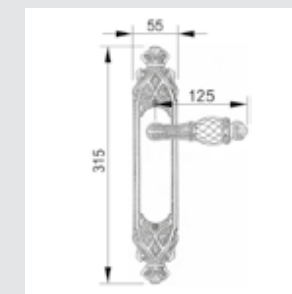

0A3800.000.34

Door handle on plate
55x300mm - Set (2 units)

**Recommended design*

0A3870.000.01

Door handle on plate
55x300mm - Set (2 units)

0R6560.000.44

Door handle on roses
ø54mm - Set (2 units)

0EY065.000.01

0A3720.85Y.34

Door handle on large plate with keyhole
60x400mm - Set (2 units)

0J3705.85Y.12

Entrance door set with keyhole europrofile 85mm
60x530mm - Set (2 units)

0M3802.000.34

Door pull handle on plate
55x300mm - Individual sale (1 unit)

0M3405.SN0.01

Door pull handle on plate
60x415mm - Individual sale (1 unit)

0M3405.S00.44

Door pull handle on plate
60x415mm - Individual sale (1 unit)

0J3407.SN85Y.01

Entrance door set with keyhole europrofile 85mm
60x507mm

0J3407.S85Y.44

Entrance door set with keyhole europrofile 85mm
60x507mm

0A3534.000.**
Door handle on plate

0A3434.000.**
Door handle on large plate

0R7134.000.**
Door handle on roses

With crystal

0A3541.000.**
0A3541.N00.**
Door handle on plate with Swarovski crystal