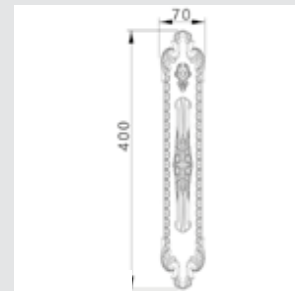

Ø 40mm - 0Z2404.000.**
Ø 33mm - 0Z2403.000.**
Furniture knob - Individual sale - Fixing screw Ø 4mm. Recommended Ø 4,5mm hole

0WC075.6MM.**
Privacy button

0M2424.000.**
Door pull handle on plate - Individual sale -