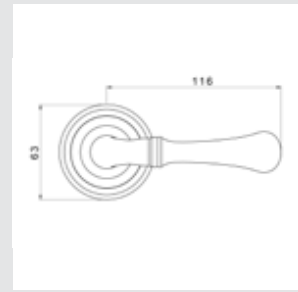

TECHNICAL DRAWING

OR8688.000.**
Door handle on roses
with waves pattern