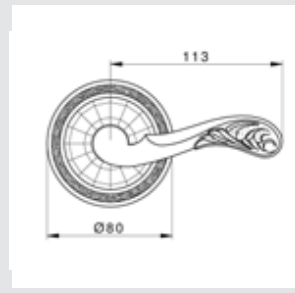

0P6548.000.01

Door turn knob
with exclusive Swarovski crystals
ø 54 - Set (2 units)

EY2719.B00.01

Keyhole scutcheon euro type
ø 66 - Individual sale (1 unit)

OR6260.000.**
Door handle on roses

OR6216.000.**
Door handle on roses