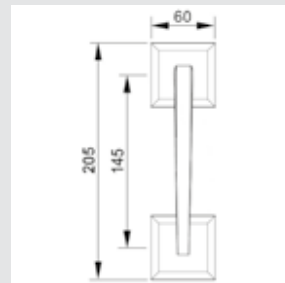

0A4752.000.**
Door handle on plate

0R6452.000.**
Door handle on roses

0M4704.000.**
Door pull handle on plate
- Individual sale -

0WC067.6MM.**
Privacy button

0A2754.000.**
Door handle on plate

0R6454.000.**
Door handle on roses