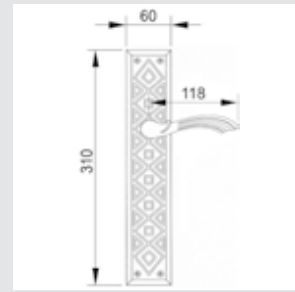

0A1993.000.**

Door handle on plate