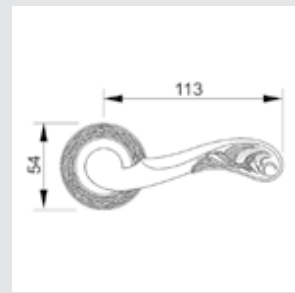

0R6560.000.**
Door handle on roses