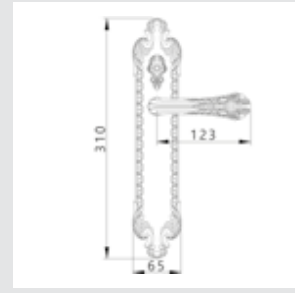

Medium size
Ø 40

0Z2404.000.01
Individual sale (1 unit)

Small size
Ø 33
0Z2403.000.01
Individual sale (1 unit)

0A2824.000.**
Door handle on plate

0A2424.000.**
Door handle on large plate

0R7424.000.**
Door handle on roses