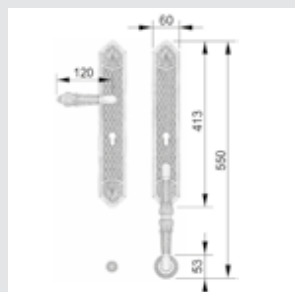

0M3003.B00.**
Door pull handle on plate - Individual sale -

0M3003.BY0.**
Door handle on plate with keyhole - Individual sale -

0N7002.000.**
Door pull handle on roses - Individual sale -

0J3007.Z85.**
Entrance door set with knob and keyhole europrofile 85mm

0J3007.85Y.**
Entrance door set with handle and keyhole europrofile 85mm

MATERIALS

Custom your door hardware, you can combine the plate with different handle designs available.

0A1716.000.01

Door handle on plate
54,5x316mm - Set (2 units)