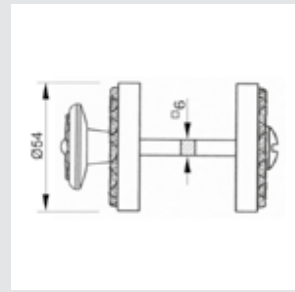

0WC065.6MM.**
Privacy button