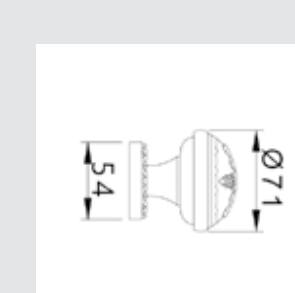

Turn knob - 0P7524.000.**
Fixed knob - 0C7524.000.**
Door knob on roses - Individual sale -

MATERIALS

Brass

Crystals from Swarovski:

Clear

Black