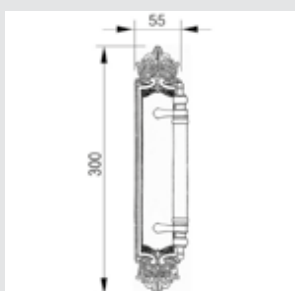

0M3705.S00.**
0M3705.SN0.**
Door pull handle on plate with Swarovski crystal

0WC065.6MM.**
Privacy button

0A3734.85Y.**
Door handle on plate with keyhole

0A3720.85Y.**
Door handle on plate with keyhole

0J3705.85Y.**
Entrance door set with keyhole europrofile 85mm