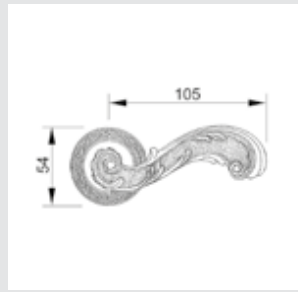

0R6516.000.**
Door handle on roses