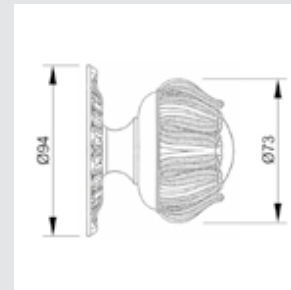

0P6045.N00.50

Door turn knobs
with Swarovski crystal
Ø 50 - Set (2 units)

0P6046.000.01

Door turn knobs
with Swarovski crystal
Ø 50 - Set (2 units)

DOOR
KNOBS

OC0860.861.**
Door fixed knob

OC0594.595.**
Door fixed knob