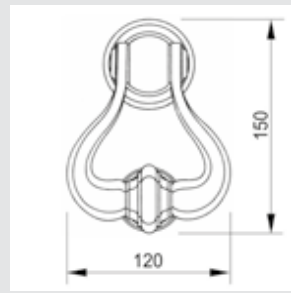

OK2573.B00.**

Door Knocker - Individual Sale