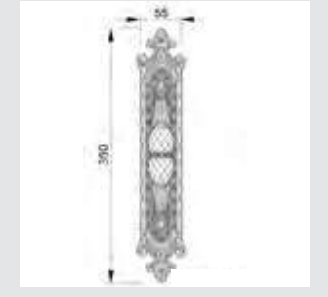

0M4605.S00.**
0M4605.SN0.**

Door pull handle on plate with Swarovski crystal - Individual sale -