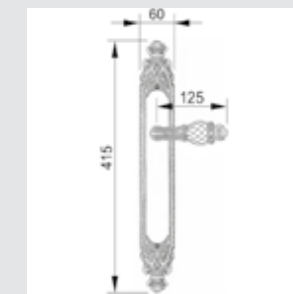

0J3407.S85Y.44

Entrance door set with keyhole europrofile 85mm
60x507mm

0A3534.000.**
Door handle on plate

0A3434.000.**
Door handle on large plate

0R7134.000.**
Door handle on roses

With crystal

0A3541.000.**
0A3541.N00.**
Door handle on plate with Swarovski crystal