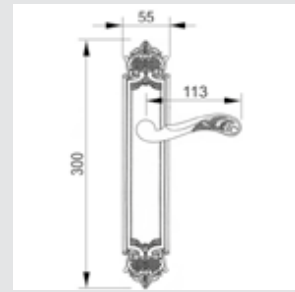

0A3860.000.**
Door handle on plate