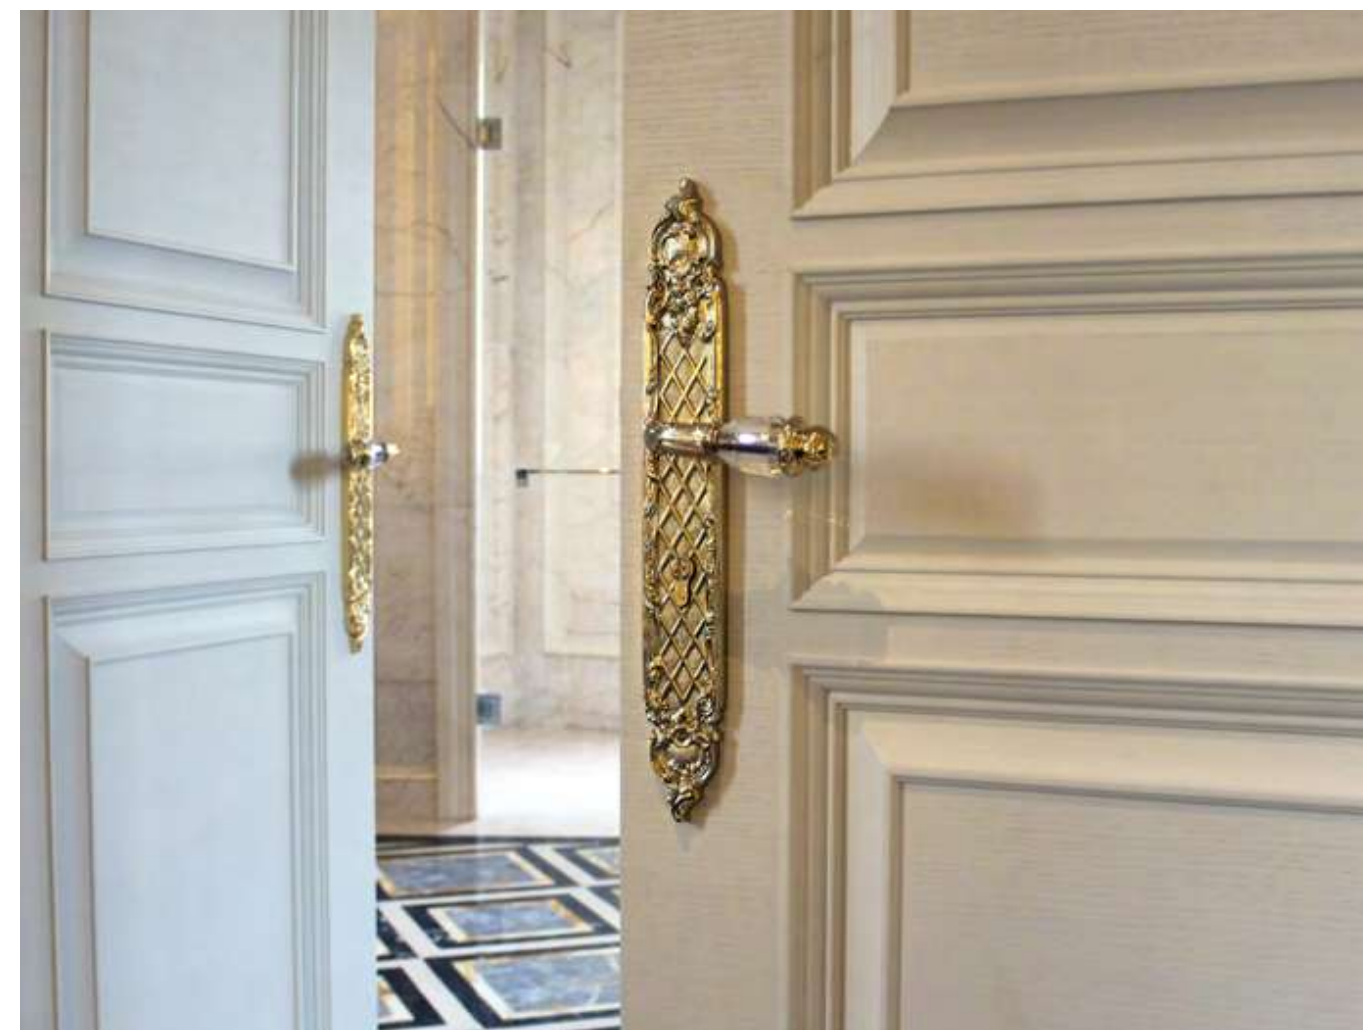

OA1641.B00.01

Door handle on large plate
58,5x425mm - Set (2 units)

OJ1605.S85Y.12

Entrance door set with keyhole europrofile 85mm
58,5x425mm

OM1602.BS0.30

Door pull handle on plate
58,5x425mm - Individual sale (1 unit)

ON6505.ST0.01

Door pull handle on rosettes
54x96 mm - Individual sale (1 unit)

0A1716.000.**
Door handle on plate

0A1720.85Y.**
Door handle on plate with keyhole

0A1616.000.**
Door handle on large plate

With crystal