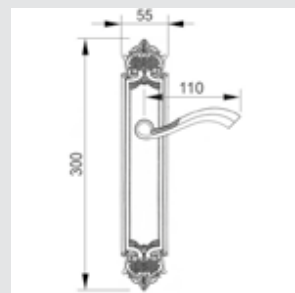

0A3800.000.**
Door handle on plate