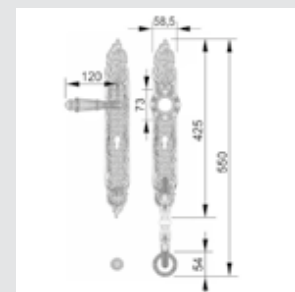

0J1607.L85.**
Entrance door set with turn knob and keyhole europrofile 85mm