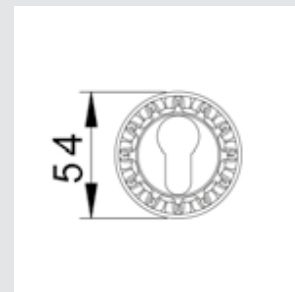

0EY075.000.**
Keyhole escutcheon - Individual sale