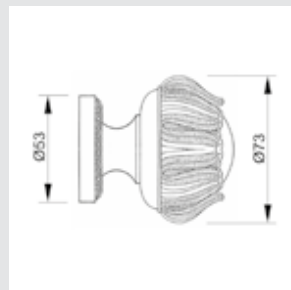

OC3016.000.**
Door fixed knob