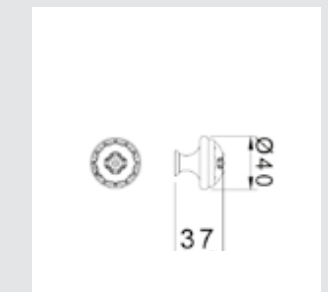

Ø 40mm - 0Z2404.000.**
Ø 33mm - 0Z2403.000.**
Furniture knob - Individual sale - Fixing screw Ø 4mm. Recommended Ø 4,5mm hole