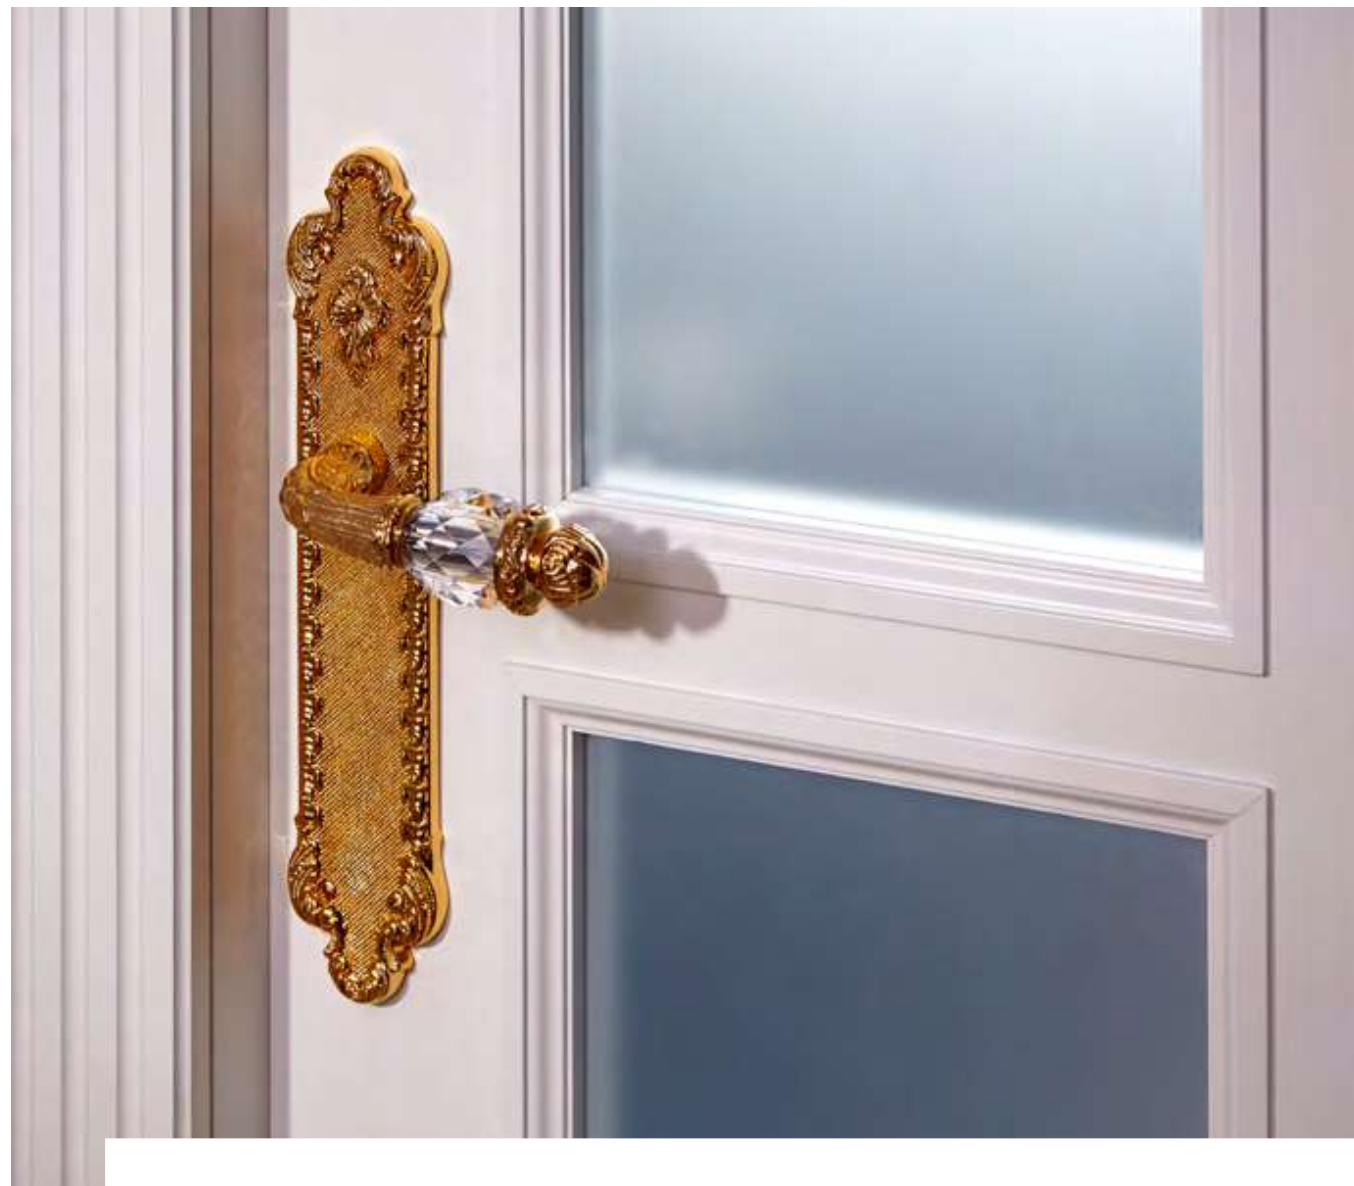

0N7524.000.14

Door pull handle on roses
54x239mm - Individual sale (1 unit)

0J2415.85Y.71

Entrance door set with
keyhole europrofile 85mm
70x552mm

0J2417.85Y.71

Entrance door set with keyhole
europrofile 85mm
70x552mm

0J2417.Z85.12

Entrance door set with keyhole
europrofile 85mm and fixed knob
70x552mm

0A2841.000.01
Door handle on small plate
64x310mm - Set (2 units)

0A2441.N00.71
Door handle on large plate
70x400mm - Set (2 units)

OR7441.000.53
Door handle on roses
61x87mm - Set (2 units)

ON7405.S00.01
Door pull handle on roses
61x272mm - Individual sale (1 unit)

ON7405.SN0.01
Door pull handle on roses
61x272mm - Individual sale (1 unit)

OR7441.N00.71
Door handle on roses
61x87mm - Set (2 units)

OR7441.000.12
Door handle on roses
61x87mm - Set (2 units)

WINDOW HANDLE

0V0724.000.01

Window handle
30x65mm - Individual sale (1unit)

0V0724.000.50