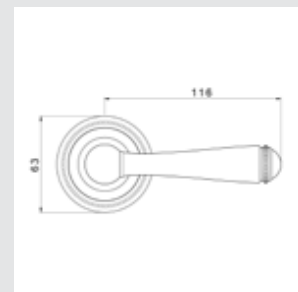

OR8585.000.**
Door handle on roses
with pearl pattern