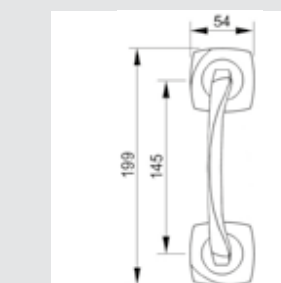

0N6802.000.**
Door pull handle on roses
- Individual sale -