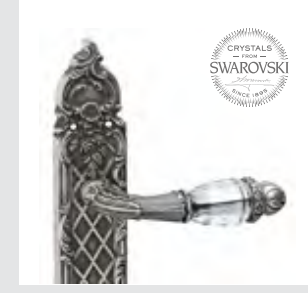

ON6505.ST0.01

Door pull handle on rosettes
54x96 mm - Individual sale (1 unit)

0A1716.000.**
Door handle on plate

0A1720.85Y.**
Door handle on plate with keyhole

0A1616.000.**
Door handle on large plate

With crystal