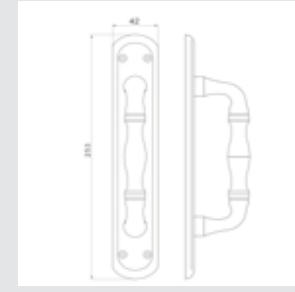

0A4085.85Y.**
Door pull handle on plate
with waves pattern