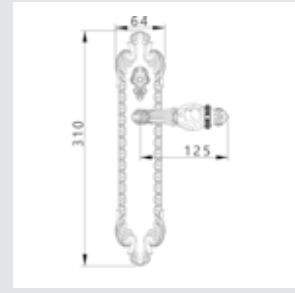

● OA2841.ML0.**
Door handle on plate with malachite stone