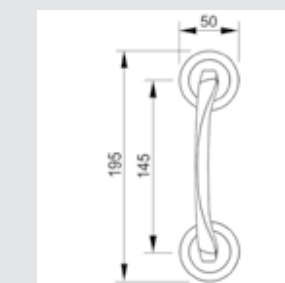

0N6704.000.**
Door pull handle on roses
- Individual sale -