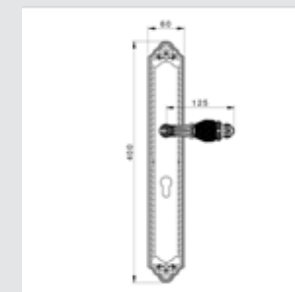

0A2941.N85.**
0A2941.B85Y.**
Door handle on plate with Swarovski crystal and keyhole