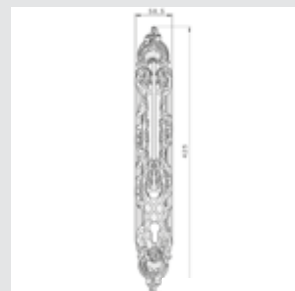

0M1603.BY0.**
Door pull handle on plate and keyhole europrofile 85mm - Individual sale -