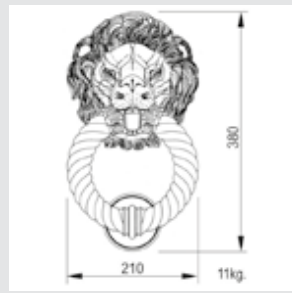

DOOR
KNOCKERS

OK2569.000.**

Door Knocker - Individual Sale