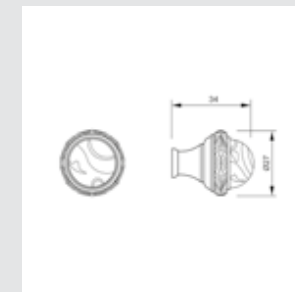

● OZ5743.ML0.**
Furniture knob with malachite stone - Individual sale -