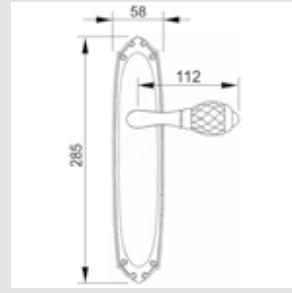

0A9240.000.01
Door handle on plate
58x285mm - Set (2 units)

○ 0A4340.000.**
● 0A4340.N00.**
Door handle on roses with Swarovski crystal

○ 0A9240.000.**
● 0A9240.N00.**
Door handle on roses with Swarovski crystal

○ 0R6040.000.**
● 0R6040.N00.**
Door handle on roses with Swarovski crystal