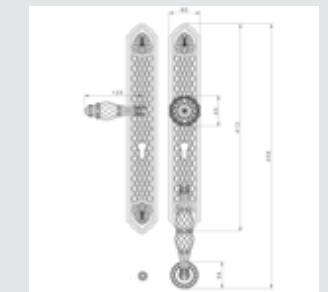

0J3007.SZ85.**
0J3007.SNZ85.**
Entrance door set with fixed knob and keyhole europrofile 85mm