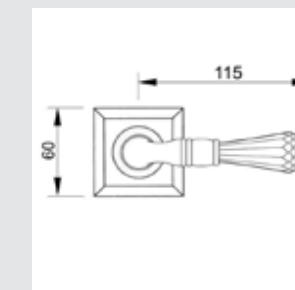

0R6469.000.**
0R6469.N00.**
Door handle on roses with Swarovski crystal