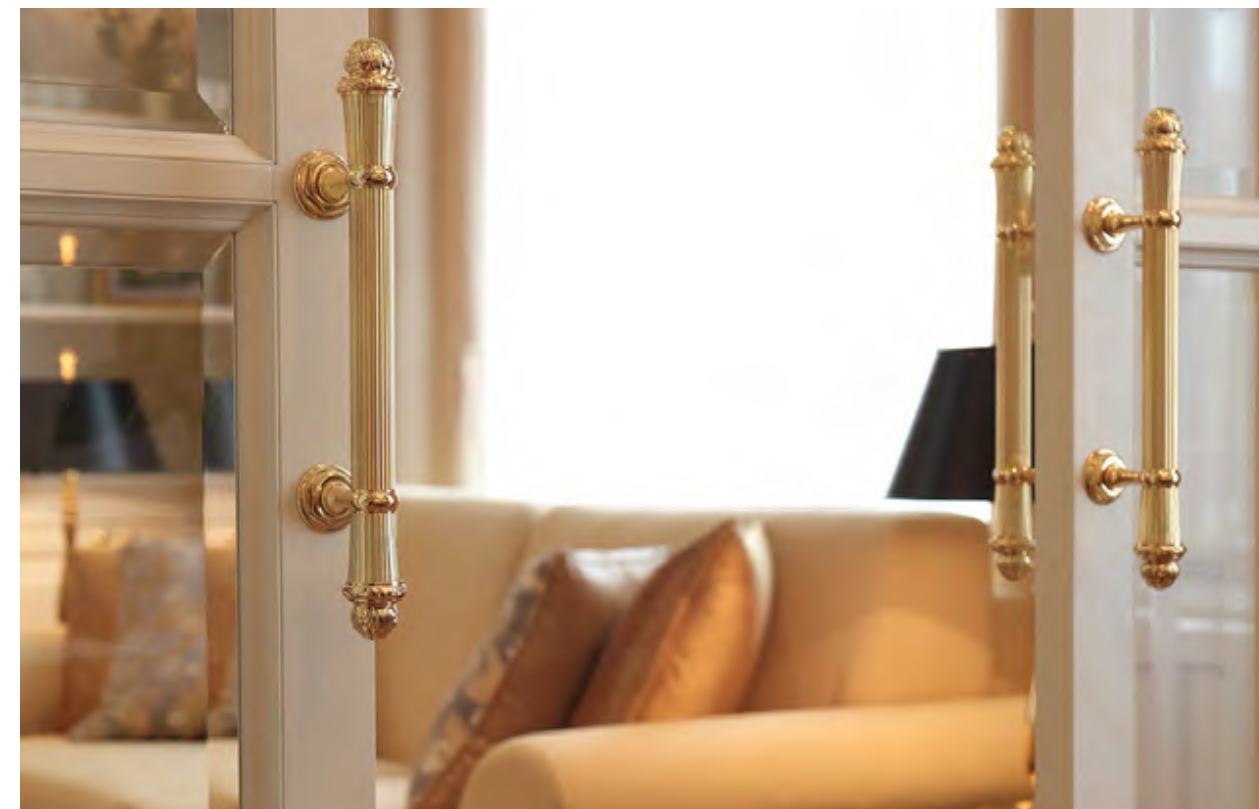

DOOR PULL HANDLES ON ROSES