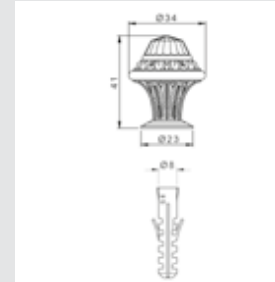

OZ5740.000.**
Furniture knob with Swarovski crystal - Individual sale

OX5757.S00.**
OX5757.SN0.**
Door stoppers - Individual sale

GENERAL NOTE: Fixing screw Ø 4mm. Recommended hole Ø 4,5mm

MATERIALS