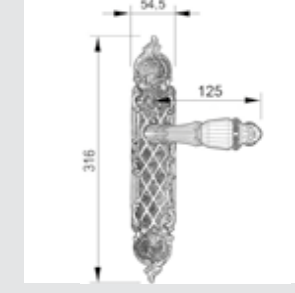

OA1641.B00.01

Door handle on large plate
58,5x425mm - Set (2 units)

OJ1605.S85Y.12

Entrance door set with keyhole europrofile 85mm
58,5x425mm

OM1602.BS0.30

Door pull handle on plate
58,5x425mm - Individual sale (1 unit)

ON6505.ST0.01

Door pull handle on rosettes
54x96 mm - Individual sale (1 unit)

0A1716.000.**
Door handle on plate

0A1720.85Y.**
Door handle on plate with keyhole

0A1616.000.**
Door handle on large plate

With crystal