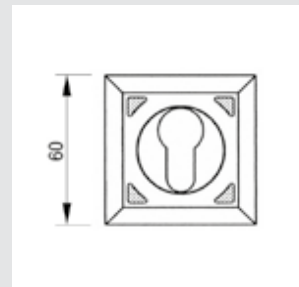

0EY066.000.**

Keyhole escutcheon - Individual sale