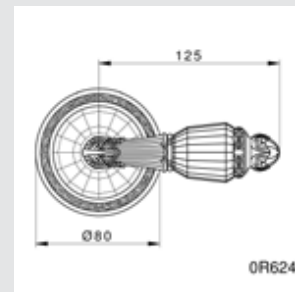

OR6220.000.**
Door handle on roses

OR6234.000.**
Door handle on roses with exclusive Swarovski crystal

OR6263.000.**
Door handle on roses with exclusive Swarovski crystal

OR6241.000.**
OR6241.N00.**
Door handle on roses with exclusive Swarovski crystal