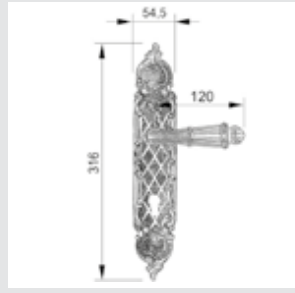

OA1641.B00.01

Door handle on large plate
58,5x425mm - Set (2 units)

OJ1605.S85Y.12

Entrance door set with keyhole europrofile 85mm
58,5x425mm

OM1602.BS0.30

Door pull handle on plate
58,5x425mm - Individual sale (1 unit)

ON6505.ST0.01

Door pull handle on rosettes
54x96 mm - Individual sale (1 unit)

0A1716.000.**
Door handle on plate

0A1720.85Y.**
Door handle on plate with keyhole

0A1616.000.**
Door handle on large plate

With crystal