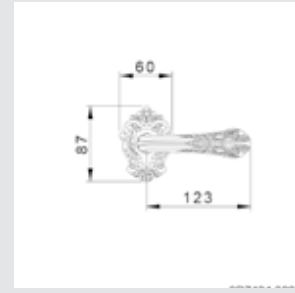

Medium size
Ø 40

0Z2404.000.01
Individual sale (1 unit)

Small size
Ø 33
0Z2403.000.01
Individual sale (1 unit)

0A2824.000.**
Door handle on plate

0A2424.000.**
Door handle on large plate

0R7424.000.**
Door handle on roses