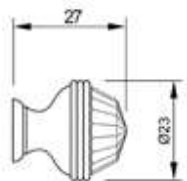

OZ5742.000.**
Furniture knob with Swarovski crystal - Individual sale

OZ5739.000.**
Furniture knob with Swarovski crystal - Individual sale