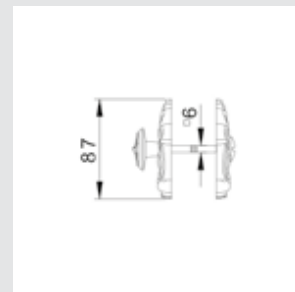

0WC074.6MM.**
Privacy button