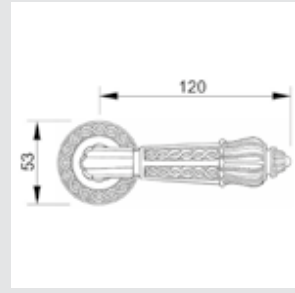

OJ3007.SNZ85.71

Entrance door set with keyhole europrofile 85mm
60x466mm - Fixed knob

OJ3007.SZ85.01

Entrance door set with keyhole europrofile 85mm
60x466mm - Fixed knob

OM3005.S00.44

Door pull handle on plate
60x413mm - Individual sale (1 unit)

OM3005.SN0.01

Door pull handle on plate
60x413mm - Individual sale (1 unit)

0A3130.000.**
Door handle on plate

0A3030.000.**
Door handle on large plate

0R7030.000.**
Door handle on roses

With crystal

0A3141.000.**
0A3141.N00.**
Door handle on plate with Swarovski crystal