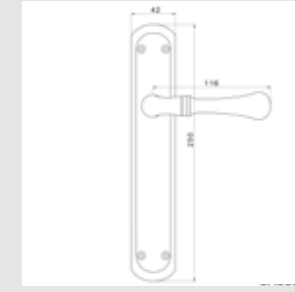

0A0388.000.**
Door handle on plate
with waves pattern