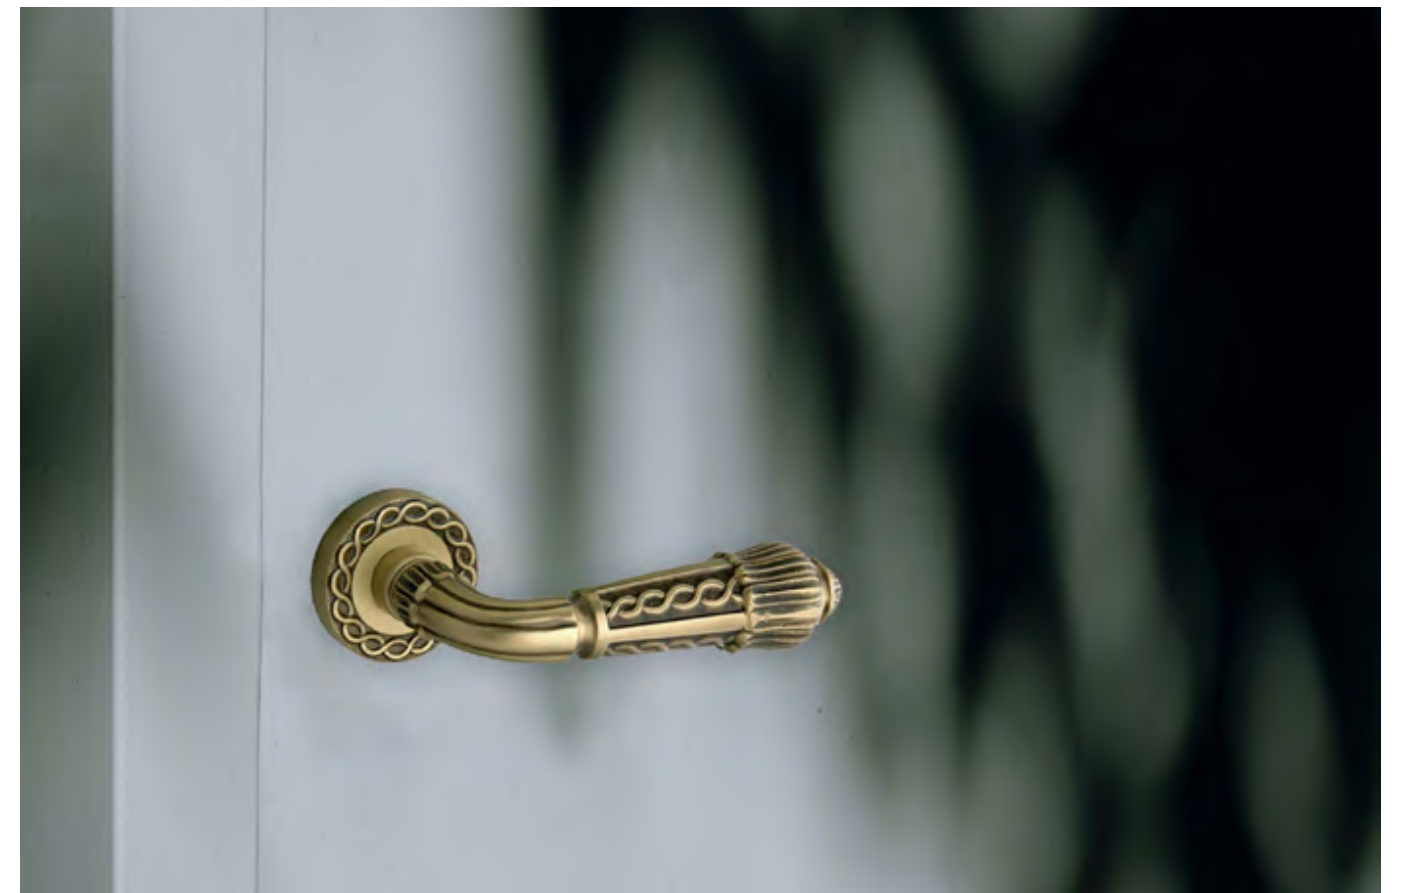

Custom your door hardware, you can combine the plate with different handle designs available.

*Recommended design

0R7030.000.44
Door handle on roses
Ø 53mm - Set (2 units)