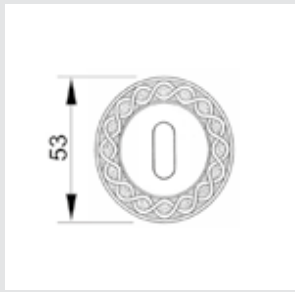

0BC070.000.**
Keyhole escutcheon - Individual sale