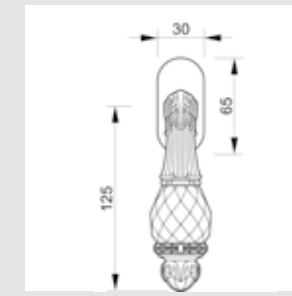

For right hand - 0V0794.D00.**
For left hand - 0V0794.Z00.**
Window handle - Individual sale

For right hand - 0V0738.D00.**
For left hand - 0V0738.Z00.**
Window handle - Individual sale

With crystal

0V0741.B00.**
Applicable for right and left opening/hand.
Window handle with Swarovski crystal - Individual sale