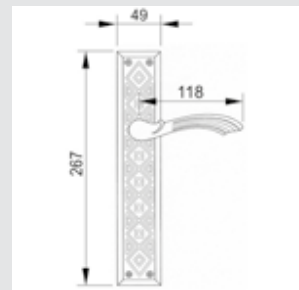

0WC066.6MM.01

Privacy button
ø60mm

0A1993.000.**

Door handle on plate

0A1993.85Y.**

Door handle on plate with keyhole
europrofile 85mm

0A1975.85Y.**

Door handle on plate with keyhole
europrofile 85mm