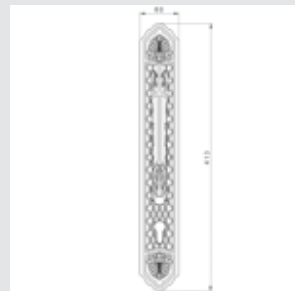

0M3003.BY0.**
Door handle on plate with keyhole - Individual sale -