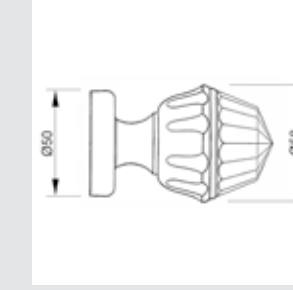

0P6046.000.**
Door turn knob
with Swarovski crystal

MATERIALS