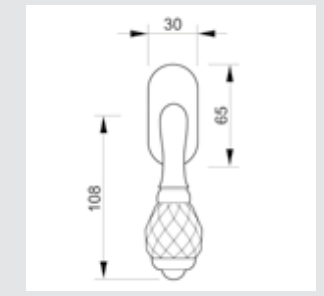

0V0741.000.**
0V0741.N00.**
Applicable for right and left opening/hand.
Window handle with Swarovski crystal - Individual sale

0V0740.000.**
0V0740.N00.**
Applicable for right and left opening/hand.
Window handle with Swarovski crystal - Individual sale