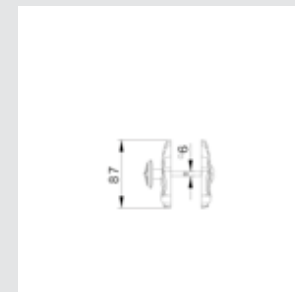

OWC074.6MM.**
Privacy button