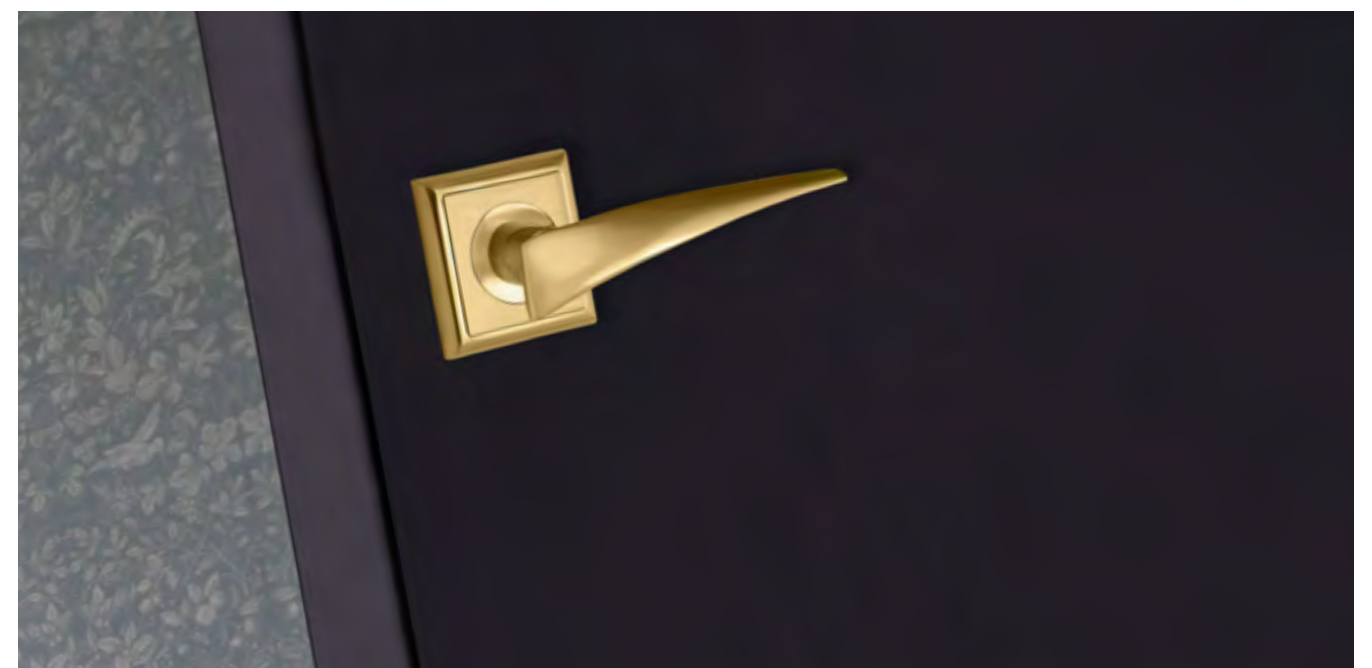

ON6403.000.22

Door pull handle on roses
60x 205 - Individual sale (1 unit)

OM4704.000.22

Door pull handle on plate
49x267 -Individual sale (1 unit)

OV0752.D00.22

Window handle
30x 65 - Individual sale (1 unit)