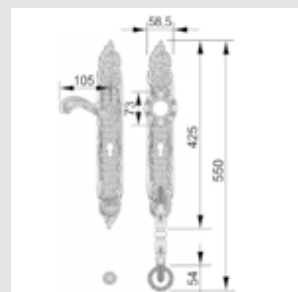

0J1609.Z85.**
Entrance door set with fixed knob and keyhole europrofile 85mm