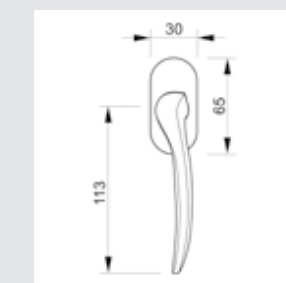

For right hand - 0V0751.D00.**
For left hand - 0V0751.Z00.**
Window handle - Individual sale