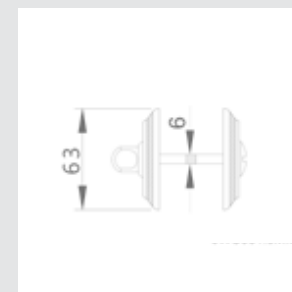

0WC081.6MM.**
Privacy button
with Swarovski crystals