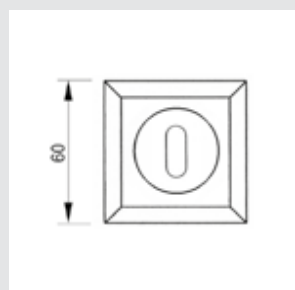

0BC064.000.**
Keyhole escutcheon - Individual sale