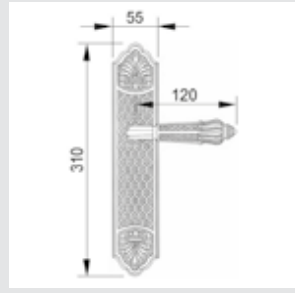

0A3041.000.71

Door handle on large plate
60x413mm - Set (2 units)

ON7005.S00.01

Door pull handle on roses
54x239mm - Individual sale (1 unit)

ON7005.SN0.01

Door pull handle on roses
54x239mm - Individual sale (1 unit)

OJ3007.SNZ85.71

Entrance door set with keyhole europrofile 85mm
60x466mm - Fixed knob

OJ3007.SZ85.01

Entrance door set with keyhole europrofile 85mm
60x466mm - Fixed knob

OM3005.S00.44

Door pull handle on plate
60x413mm - Individual sale (1 unit)

OM3005.SN0.01

Door pull handle on plate
60x413mm - Individual sale (1 unit)

0A3130.000.**
Door handle on plate

0A3030.000.**
Door handle on large plate

0R7030.000.**
Door handle on roses

With crystal

0A3141.000.**
0A3141.N00.**
Door handle on plate with Swarovski crystal