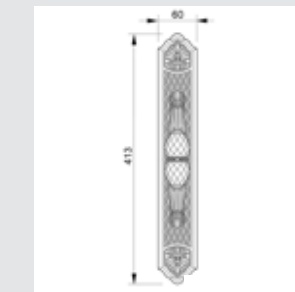

0N7005.S00.**
0N7005.SN0.**
Door pull handle on roses with Swarovski crystal - Individual sale -

0M3005.S00.**
0M3005.SN0.**
Door pull handle on plate with Swarovski crystal - Individual sale -

0J3007.SZ85.**
0J3007.SNZ85.**
Entrance door set with fixed knob and keyhole europrofile 85mm