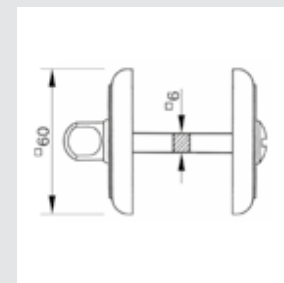

0WC064.6MM.**
Privacy button