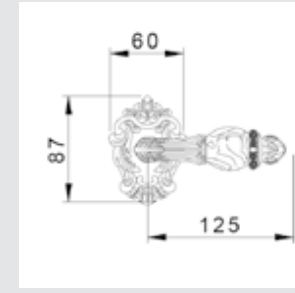

0Z5739.LP0.50
Furniture knob
Ø 23 - Individual sale (1 unit)

TREASURE PRECIOUS

● OA2841.ML0.**
Door handle on plate with malachite stone

● OA2441.ML0.**
Door handle on large plate malachite stone

● OR7441.ML0.**
Door handle on roses malachite stone