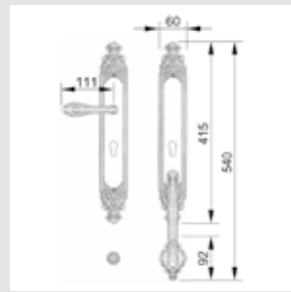

0J3407.85Y.**
Entrance door set with keyhole europrofile 85mm

MATERIALS

Brass

Crystals from Swarovski: Clear Black