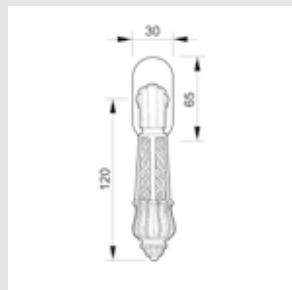

0V0730.000.**
Applicable for right and left opening/hand.
Window handle - Individual sale