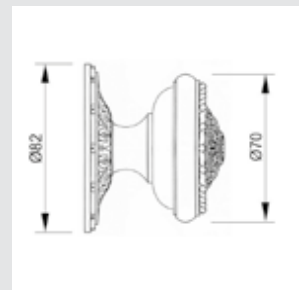

OC3616.000.**
Door fixed knob