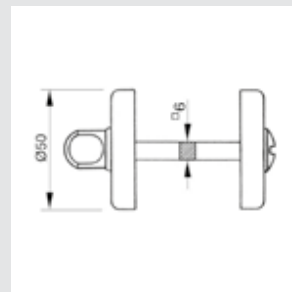

0WC060.6MM**

Privacy button

MATERIALS

Brass

Crystals from Swarovski: Clear Black