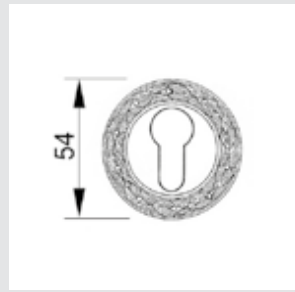

0EY065.000.**
Keyhole escutcheon - Individual sale