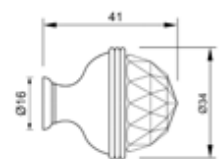

OZ5741.B00.**
OZ5741.BN0.**
Furniture knob with Swarovski crystal - Individual sale

OZ5738.B00.**
OZ5738.BN0.**
Furniture knob with Swarovski crystal - Individual sale