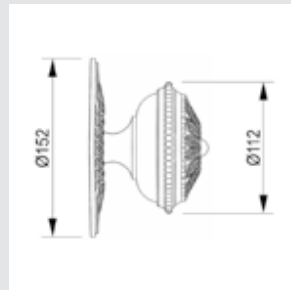

0P6045.N00.50

Door turn knobs
with Swarovski crystal
Ø 50 - Set (2 units)

0P6046.000.01

Door turn knobs
with Swarovski crystal
Ø 50 - Set (2 units)

DOOR
KNOBS

OC0860.861.**
Door fixed knob

OC0594.595.**
Door fixed knob