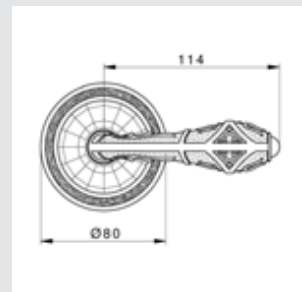

OR6234.000.**
Door handle on roses with exclusive Swarovski crystal