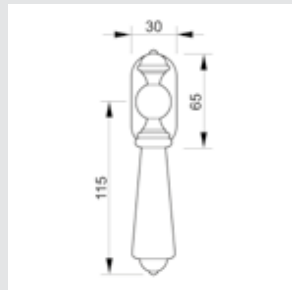

0V0794.**D00** for right hand - 0V0794.**Z00** for left hand
0V0738.**D00** for right hand - 0V0738.**Z00** for left hand

Photo: Gattabianca

WINDOW HANDLES

For right hand - 0V0760.D00.**
For left hand - 0V0760.Z00.**
Window handle - Individual sale