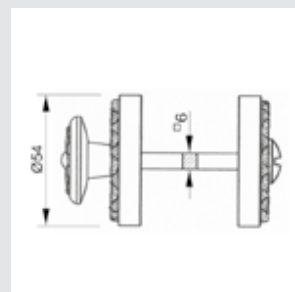

0WC065.6MM.**
Privacy button