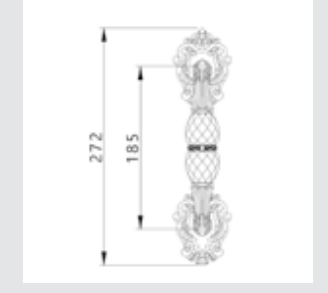

0N7405.S00.**
0N7405.SN0.**
Door pull handle on roses with Swarovski crystal