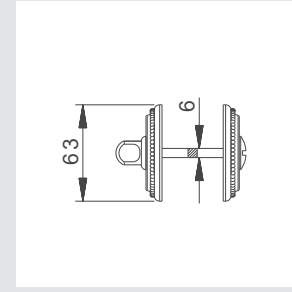

0WC085.6MM.**
Privacy button
with pearl pattern