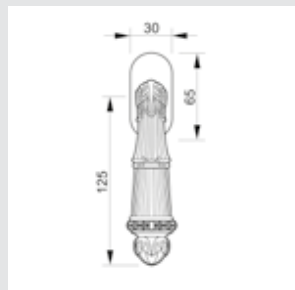

0V0720.000.**
Applicable for right and left opening/hand.
Window handle - Individual sale