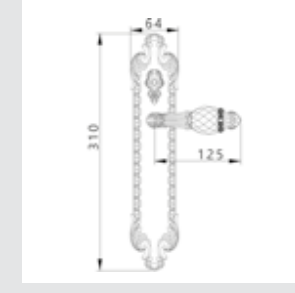

0A2841.000.**
0A2841.N00.**
Door handle on plate with Swarovski crystal