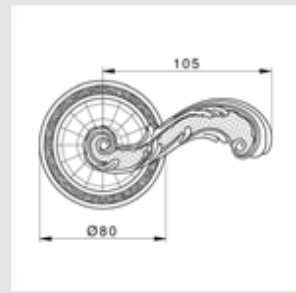

0P6548.000.01

Door turn knob
with exclusive Swarovski crystals
ø 54 - Set (2 units)

EY2719.B00.01

Keyhole scutcheon euro type
ø 66 - Individual sale (1 unit)

OR6260.000.**
Door handle on roses

OR6216.000.**
Door handle on roses