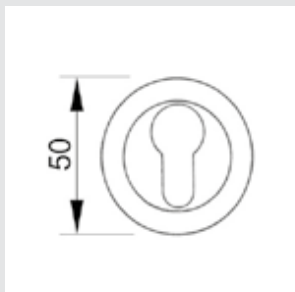

0EY060.000.**

Keyhole escutcheon - Individual sale