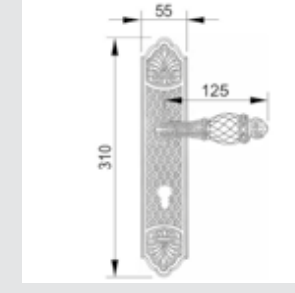

OJ3007.SNZ85.71

Entrance door set with keyhole europrofile 85mm
60x466mm - Fixed knob

OJ3007.SZ85.01

Entrance door set with keyhole europrofile 85mm
60x466mm - Fixed knob

OM3005.S00.44

Door pull handle on plate
60x413mm - Individual sale (1 unit)

OM3005.SN0.01

Door pull handle on plate
60x413mm - Individual sale (1 unit)

0A3130.000.**
Door handle on plate

0A3030.000.**
Door handle on large plate

0R7030.000.**
Door handle on roses

With crystal

0A3141.000.**
0A3141.N00.**
Door handle on plate with Swarovski crystal