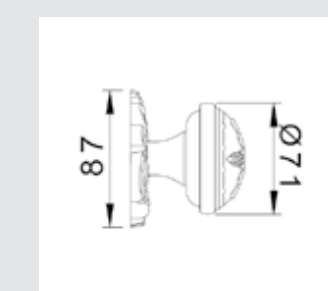

Turn knob - 0P7424.000.**
Fixed knob - 0C7424.000.**
Door knob on roses - Individual sale -