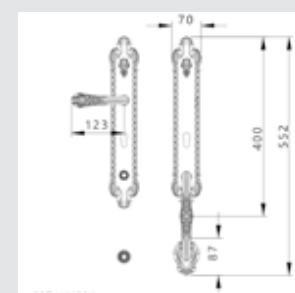

0J2417.85Y.**
Entrance door set with handle and keyhole europrofile 85mm