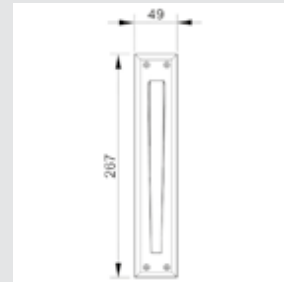

0M4704.000.**
Door pull handle on plate
- Individual sale -