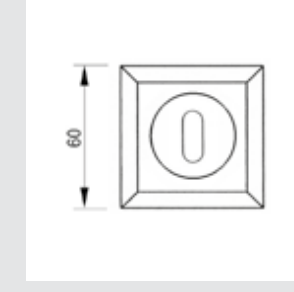

OEY064.000.**
Keyhole escutcheon - Individual sale

OBC064.000.**
Keyhole escutcheon - Individual sale

OWC064.6MM.**
Privacy button

FURNITURE KNOBS NOTE: Fixing screw Ø 4mm. Recommended hole Ø 4,5mm

MATERIALS: