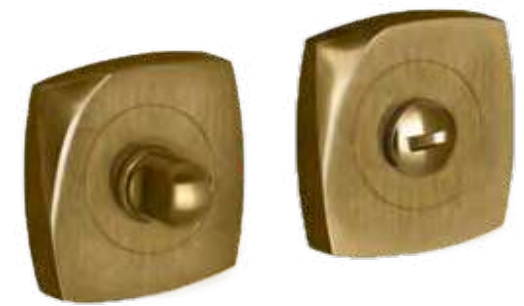

0A2754.000.22

Door handle on large plate
50x265 - Set (2 units)

0R6454.000.22

Door handle on roses
60x60 - Set (2 units)

0EY064.000.22

Keyhole escutcheon
60x60 - Individual sale

0WC064.6MM.22

Privacy button
60x60

ON6403.000.62

Door pull handle on roses
60x206 - Individual sale (1 unit)

OM2702.000.01

Door pull handle on plate
50x265 - Individual sale (1 unit)

OV0754.000.01

Window handle
30x65 - Individual sale (1 unit)

0A1353.000.45
Door handle on large plate
50x265 - Set (2 units)

0EY068.000.45
Keyhole escutcheon
54x54 - Individual sale

0WC068.6MM.45
Privacy button
54x54

0R6853.000.45
Door handle on roses
54x54 - Set (2 units)