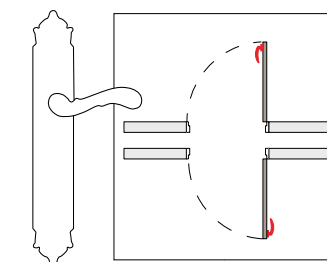

EXAMPLES OF VARIATIONS

Door Handles are sold as set/2 units but if you want half set/1 unit, please consider below information before placing an order:

100 CODE
HALF LEVER HANDLE SET RIGHT OPENING DOOR