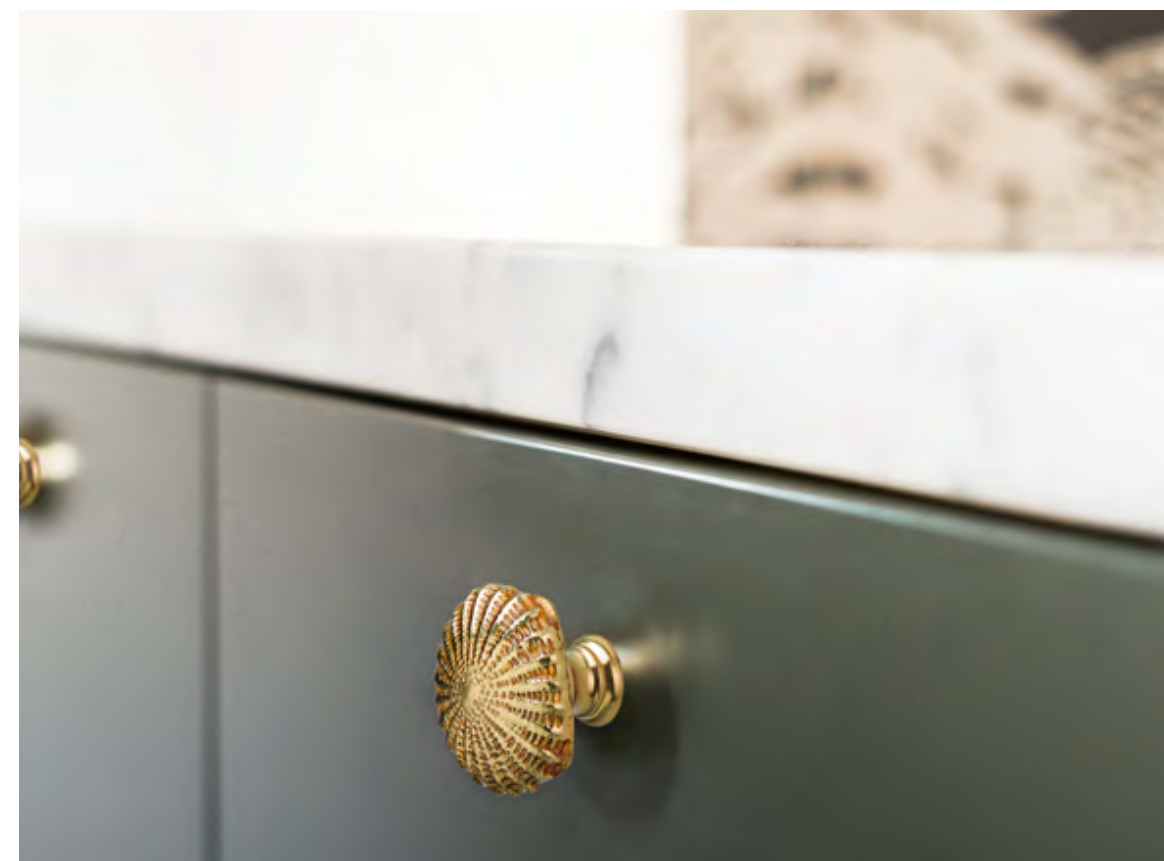

Furniture knob
Ø 37mm - Individual sale (1 unit)

0Z5758.000.30

Furniture knob
Ø 38mm - Individual sale (1 unit)

0Z1183.000.01

Furniture knob
Ø 27mm - Individual sale (1 unit)

0Z1182.000.01

Furniture knob
Ø 32mm - Individual sale (1 unit)

0Z1181.000.01

Furniture knob
Ø 40mm - Individual sale (1 unit)

0Z5740.000.01

Furniture knob
Ø 20mm - Individual sale (1 unit)

NOTE: Fixing screw Ø 4mm. Recommended hole Ø 4,5mm

FURNITURE KNOBS WITH SWAROVSKI CRYSTALS