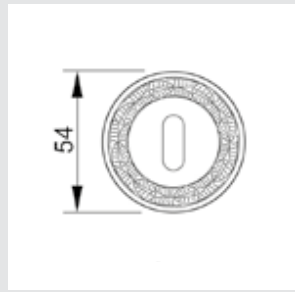

0BC065.000.**
Keyhole escutcheon - Individual sale