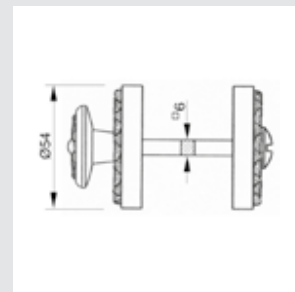

0BC065.000.**

Keyhole escutcheon - Individual sale

0WC065.6MM.**

Privacy button

0M4632.000.**

Door pull handle on plate - Individual sale -

0J4606.85Y.**

Entrance door set with handles and keyhole europrofile 85mm