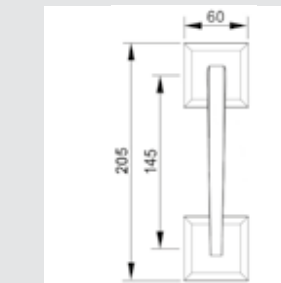

0N6403.000.**
Door pull handle on roses
- Individual sale -