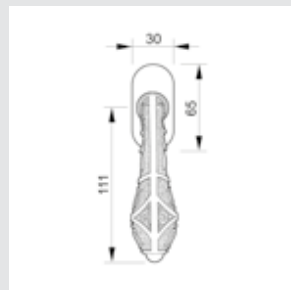

0V0734.000.**
Applicable for right and left opening/hand.
Window handle - Individual sale