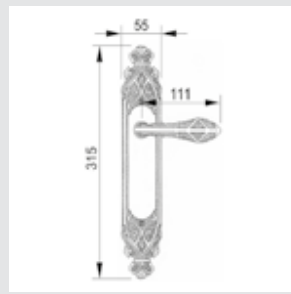

0A3800.000.34

Door handle on plate
55x300mm - Set (2 units)

**Recommended design*

0A3870.000.01

Door handle on plate
55x300mm - Set (2 units)

0R6560.000.44

Door handle on roses
ø54mm - Set (2 units)

0EY065.000.01

0A3720.85Y.34

Door handle on large plate with keyhole
60x400mm - Set (2 units)

0J3705.85Y.12

Entrance door set with keyhole europrofile 85mm
60x530mm - Set (2 units)

0M3802.000.34

Door pull handle on plate
55x300mm - Individual sale (1 unit)

0M3405.SN0.01

Door pull handle on plate
60x415mm - Individual sale (1 unit)

0M3405.S00.44

Door pull handle on plate
60x415mm - Individual sale (1 unit)

0J3407.SN85Y.01

Entrance door set with keyhole europrofile 85mm
60x507mm

0J3407.S85Y.44

Entrance door set with keyhole europrofile 85mm
60x507mm

0A3534.000.**
Door handle on plate

0A3434.000.**
Door handle on large plate

0R7134.000.**
Door handle on roses

With crystal

0A3541.000.**
0A3541.N00.**
Door handle on plate with Swarovski crystal