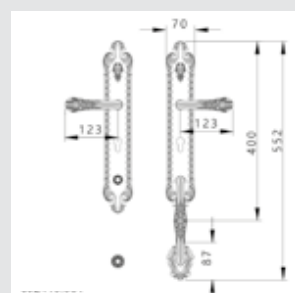

016010.0AR.99
Tilt turn window mechanism*

016009.0AR.99
Fixed accessory for oval rose*

Turn knob - 0P7424.000.**
Fixed knob - 0C7424.000.**
Door knob on roses - Individual sale -

0N7524.000.**
Door pull handle on roses - Individual sale -