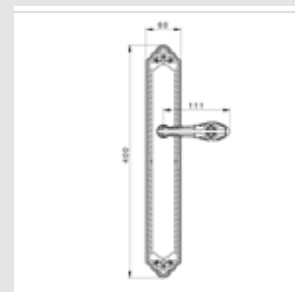

0A2934.000.**
Door handle on plate