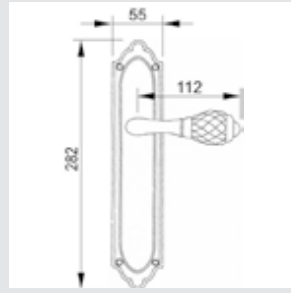

○ 0A4340.000.**
● 0A4340.N00.**
Door handle on roses with Swarovski crystal

○ 0A9240.000.**
● 0A9240.N00.**
Door handle on roses with Swarovski crystal

○ 0R6040.000.**
● 0R6040.N00.**
Door handle on roses with Swarovski crystal