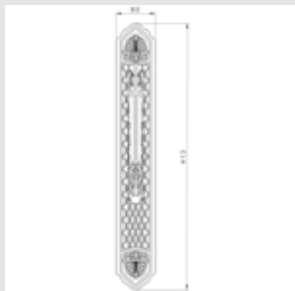

0N7005.S00.**
0N7005.SN0.**
Door pull handle on roses with Swarovski crystal - Individual sale -

0M3005.S00.**
0M3005.SN0.**
Door pull handle on plate with Swarovski crystal - Individual sale -

0J3007.SZ85.**
0J3007.SNZ85.**
Entrance door set with fixed knob and keyhole europrofile 85mm