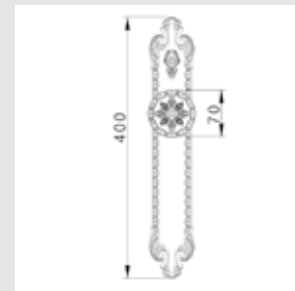

Ø 40mm - 0Z2404.000.**
Ø 33mm - 0Z2403.000.**
Furniture knob - Individual sale - Fixing screw Ø 4mm. Recommended Ø 4,5mm hole

0WC075.6MM.**
Privacy button

0M2424.000.**
Door pull handle on plate - Individual sale -