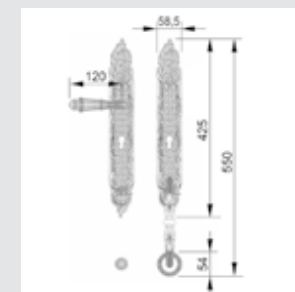

0J1607.85Y**
Entrance door set with keyhole europrofile 85mm