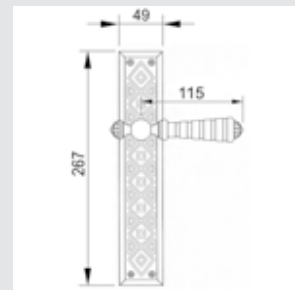

0A4875.000.**

Door handle on large plate