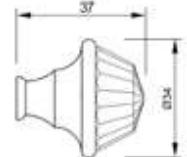

OZ1183.000.**
Furniture knob - Individual sale