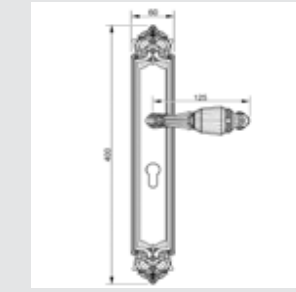

0A3741.B85Y.**
0A3741.N85.**
Door handle on plate with Swarovski crystal and keyhole