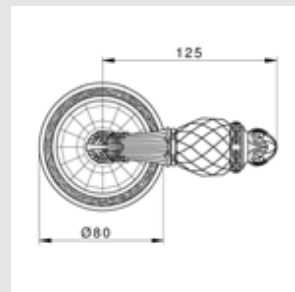

OR6241.000.**
OR6241.N00.**
Door handle on roses with exclusive Swarovski crystal