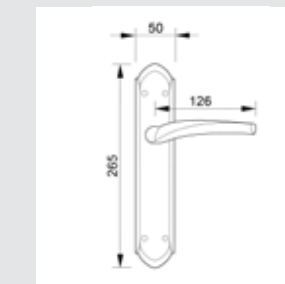

0EY064.000.**
Keyhole escutcheon
- Individual sale -

0A2351.000.**
Door handle on large plate

0A2251.000.**
Door handle on plate

0R6751.000.**
Door handle on roses

0WC064.6MM.**
Privacy button

0A1353.000.**
Door handle on plate