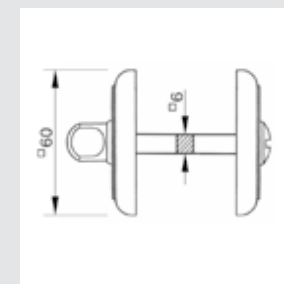

0EY064.000.**
Keyhole escutcheon
- Individual sale -

0A2351.000.**
Door handle on large plate

0A2251.000.**
Door handle on plate

0R6751.000.**
Door handle on roses

0WC064.6MM.**
Privacy button

0A1353.000.**
Door handle on plate