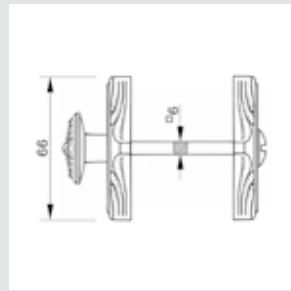

0WC073.6MM.**
Privacy button