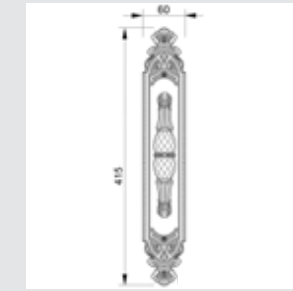

0WC073.6MM.**
Privacy button

0M3402.000.**
Door pull handle on plate - Individual sale -

0M3403.B00.**
Door pull handle on plate

0WC073.B06.**
0WC073.BN6.**
Privacy button with Swarovski crystal

0N7105.S00.**
0N7105.SN0.**
Door pull handle on roses with Swarovski crystal - Individual sale -