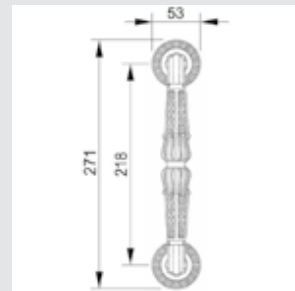

0N7002.000.**
Door pull handle on roses - Individual sale -