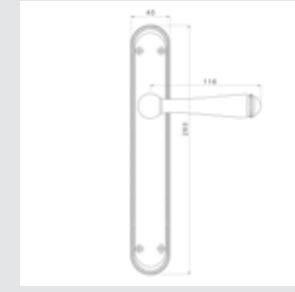

0A4085.000.**
Door handle on plate
with pearl pattern