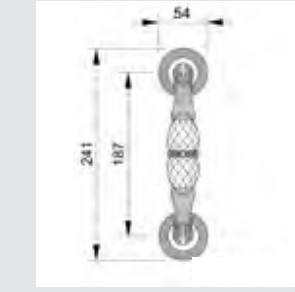

0N7005.S00.**
0N7005.SN0.**
Door pull handle on roses with Swarovski crystal - Individual sale -