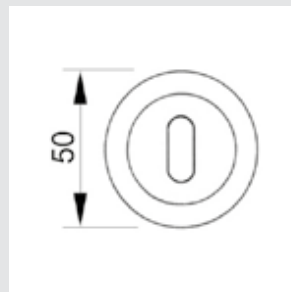

0BC060.000.**

Keyhole escutcheon - Individual sale