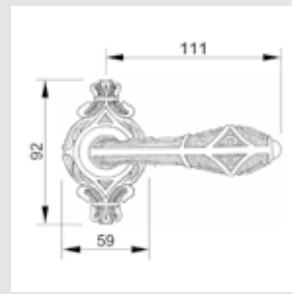

0M3405.SN0.01

Door pull handle on plate
60x415mm - Individual sale (1 unit)

0M3405.S00.44

Door pull handle on plate
60x415mm - Individual sale (1 unit)

0J3407.SN85Y.01

Entrance door set with keyhole europrofile 85mm
60x507mm

0J3407.S85Y.44

Entrance door set with keyhole europrofile 85mm
60x507mm

0A3534.000.**
Door handle on plate

0A3434.000.**
Door handle on large plate

0R7134.000.**
Door handle on roses

With crystal

0A3541.000.**
0A3541.N00.**
Door handle on plate with Swarovski crystal