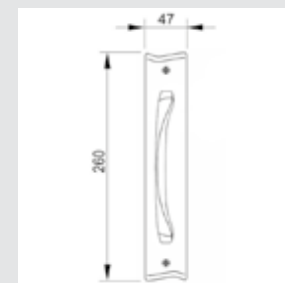

0M2304.000.**
Door pull handle on plate
- Individual sale -