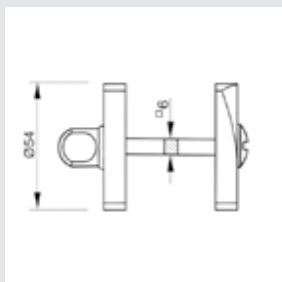

0WC068.6MM.**
Privacy button

DO YOU WANT TO ORDER OUR WINDOW HANDLES?

You should keep this in consideration:

One of these two accessories for window handles must be included for installation. If you do not have a mechanism, you will need 016010.0AR.99. If you have a mechanism, you will need 016009.0AR.99 to attach the oval rosette.