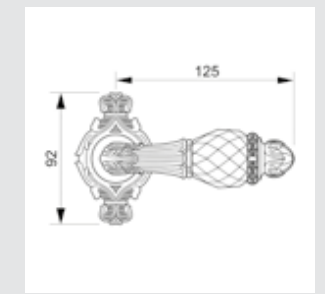

0R7141.000.**
0R7141.N00.**
Door handle on plate with Swarovski crystal and keyhole