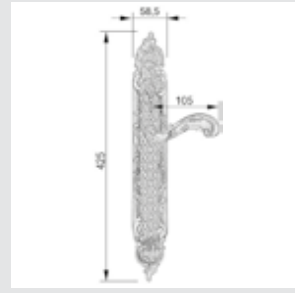

ON6505.ST0.01

Door pull handle on rosettes
54x96 mm - Individual sale (1 unit)

0A1716.000.**
Door handle on plate

0A1720.85Y.**
Door handle on plate with keyhole

0A1616.000.**
Door handle on large plate

With crystal