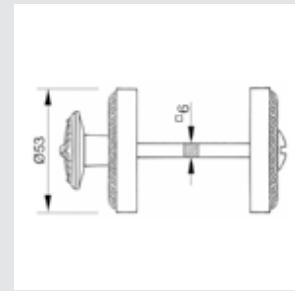

0WC070.6MM.**
Privacy button