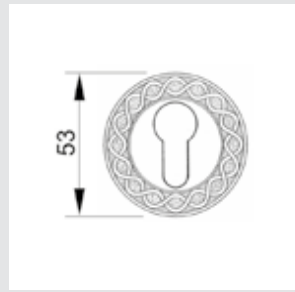

0EY070.000.**
Keyhole escutcheon - Individual sale