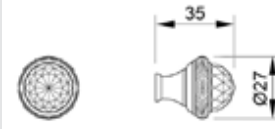

OZ5743.B00.**
OZ5743.BN0.**
Furniture knob with Swarovski crystal - Individual sale