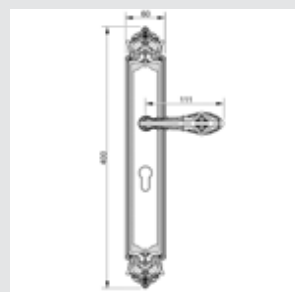

0J3705.S85Y.**
0J3705.SN85Y.**
Entrance door set with keyhole europrofile 85mm

0A3800.000.**
Door handle on plate

0R6560.000.**
Door handle on roses

0EY065.000.**
Keyhole escutcheon - Individual sale

0BC065.000.**
Keyhole escutcheon - Individual sale

0M3705.S00.**
0M3705.SN0.**
Door pull handle on plate with Swarovski crystal

0WC065.6MM.**
Privacy button

0A3734.85Y.**
Door handle on plate with keyhole

0A3720.85Y.**
Door handle on plate with keyhole

0J3705.85Y.**
Entrance door set with keyhole europrofile 85mm