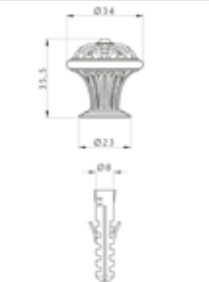

OZ5747.B00.**
OZ5747.BN0.**
Furniture knob with Swarovski crystal - Individual sale

OX5757.000.**
Door stoppers - Individual sale