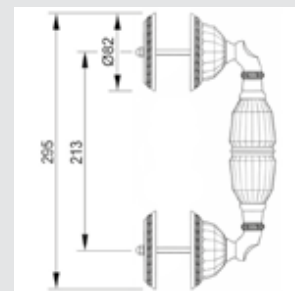

ON6204.000.**
Door pull handle on roses with exclusive Swarovski crystal

MATERIALS

Complete CLASICA Collection
with our original creations to
combine with all the designs
of the collection.

Among this iconic collection, you will find original door furniture and central knobs, fantastic window handles, elegant door pull handles and door knockers, keyhole and privacy button handles on roses inspired by historical architecture motifs sculpted in pure brass by expert artisan in Spain. This opulent collection gives to the decoration of the space a sophisticated character.