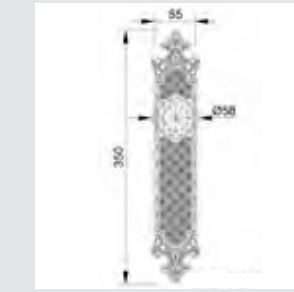

0BC065.000.**

Keyhole escutcheon - Individual sale

0WC065.6MM.**

Privacy button

0M4632.000.**

Door pull handle on plate - Individual sale -

0J4606.85Y.**

Entrance door set with handles and keyhole europrofile 85mm