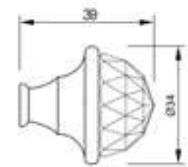

FURNITURE
KNOBS

OZ0696.000.**
Furniture knob - Individual sale

OZ5757.000.**
Furniture knob - Individual sale

OZ0711.000.**
Furniture knob - Individual sale

OZ5758.000.**
Furniture knob - Individual sale

OZ1181.000.**
Furniture knob - Individual sale

OZ1182.000.**
Furniture knob - Individual sale

OZ1183.000.**
Furniture knob - Individual sale

OZ5738.000.**
Furniture knob with Swarovski crystal - Individual sale

OZ5738.B00.**
OZ5738.BN0.**
Furniture knob with Swarovski crystal - Individual sale

OZ5739.000.**
Furniture knob with Swarovski crystal - Individual sale

OZ5739.B00.**
OZ5739.BN0.**
Furniture knob with Swarovski crystal - Individual sale

OZ5743.000.**
Furniture knob with Swarovski crystal - Individual sale

OZ5743.B00.**
OZ5743.BN0.**
Furniture knob with Swarovski crystal - Individual sale

OZ5744.000.**
Furniture knob with Swarovski crystal - Individual sale

OZ5744.B00.**
OZ5744.BN0.**
Furniture knob with Swarovski crystal - Individual sale

OZ5746.000.**
Furniture knob with Swarovski crystal - Individual sale

OZ5746.B00.**
OZ5746.BN0.**
Furniture knob with Swarovski crystal - Individual sale

OZ5747.000.**
Furniture knob with Swarovski crystal - Individual sale

OZ5741.000.**
Furniture knob with Swarovski crystal - Individual sale

STOPPERS

GENERAL NOTE: Fixing screw Ø 4mm. Recommended hole Ø 4,5mm

MATERIALS