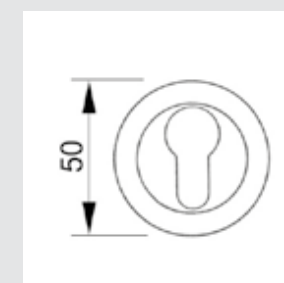

00R6853.000.**
Door handle on roses

0M2304.000.**
Door pull handle on plate
- Individual sale -

0N6704.000.**
Door pull handle on roses
- Individual sale -

For right hand - 0V0751.D00.**
For left hand - 0V0751.Z00.**
Window handle - Individual sale