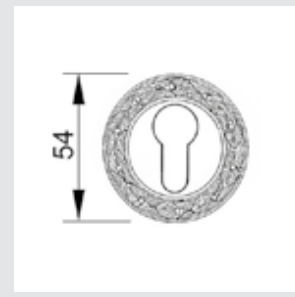

0EY065.000.**

Keyhole escutcheon - Individual sale