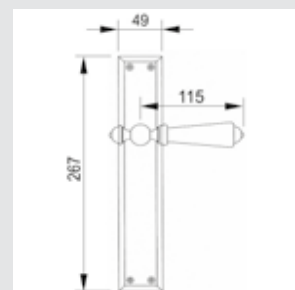

0A1871.000.**
Door handle on plate