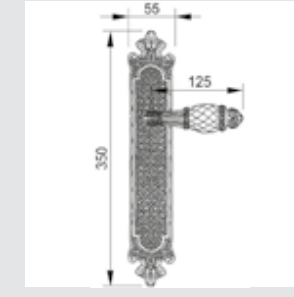

0A4640.000.**
0A4640.N00.**

Door handle on plate with Swarovski crystal