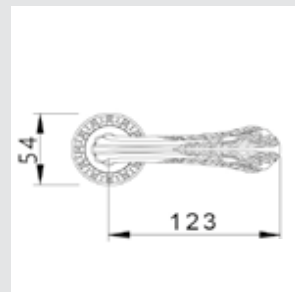

0R7524.000.**
Door handle on roses