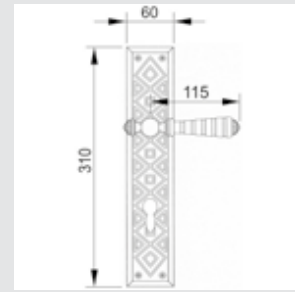

0WC066.6MM.01

Privacy button
ø60mm

0A1993.000.**

Door handle on plate

0A1993.85Y.**

Door handle on plate with keyhole
europrofile 85mm

0A1975.85Y.**

Door handle on plate with keyhole
europrofile 85mm