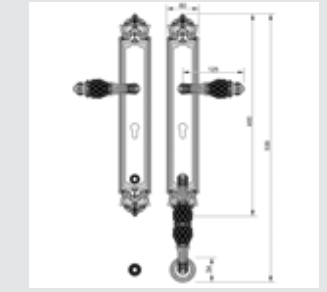

0A3860.000.**
Door handle on plate

0A3834.000.**
Door handle on plate

0A3870.000.**
Door handle on plate

With crystal

0A3840.000.**
0A3840.N00.**
Door handle on plate with Swarovski crystal

0A3741.B85Y.**
0A3741.N85.**
Door handle on plate with Swarovski crystal and keyhole