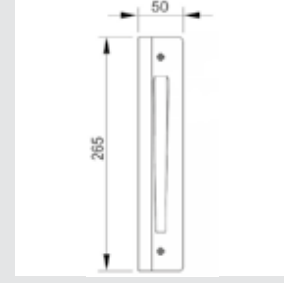

0M2702.000.**
Door pull handle on plate
- Individual sale -