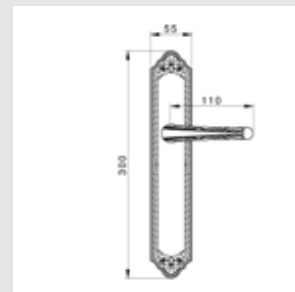

VARIATIONS

Possible variations on door hardware products.

CODE	DESCRIPTION
000	Lever handle set without keyhole
100	Half lever handle set - Right opening
200	Half lever handle set - Left opening
85Y	Lever handle set on plate with euro profile keyhole at 85mm
70P	Lever handle set on plate with privacy button at 70mm
90P	Lever handle set on plate with privacy button at 90mm
EY0	Lever handle set on roses with euro profile keyhole escutcheons
BC0	Lever handle set on roses with capsule keyhole escutcheons
BH0	Lever handle set on roses with english/dutch keyhole escutcheons

Door pull handle on large plate
60x400mm - Individual sale (1 unit)

0N7003.000.01

Door pull handle on roses
53x240mm - Individual sale (1 unit)

0J2910.85Y.34

Entrance door set with keyhole europrofile 85mm
60x542mm

0A2941.B00.01

Door handle on large plate
with Swarovski crystal 60x400mm
- Set (2 units)

0A2941.N85.01

Door handle on large plate with
Swarovski crystal and keyhole
60x400mm - Set (2 units)

0M2905.SN0.01

Door pull handle on plate
60x400mm - Individual sale (1unit)