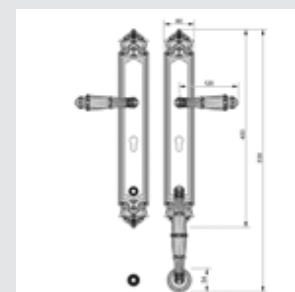

0M3705.S00.**
0M3705.SN0.**
Door pull handle on plate with Swarovski crystal

0WC065.6MM.**
Privacy button

0A3734.85Y.**
Door handle on plate with keyhole

0A3720.85Y.**
Door handle on plate with keyhole

0J3705.85Y.**
Entrance door set with keyhole europrofile 85mm