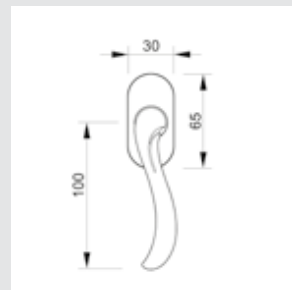

For right hand - 0V0795.D00.**
For left hand - 0V0795.Z00.**
Window handle - Individual sale