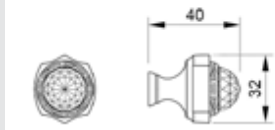

OZ5746.B00.**
OZ5746.BN0.**
Furniture knob with Swarovski crystal - Individual sale