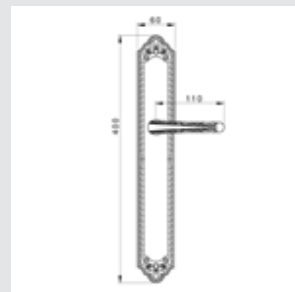

0A2932.000.**
Door handle on large plate