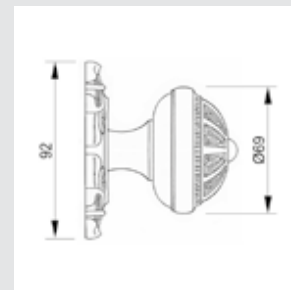

OC3416.000.**
Door fixed knob