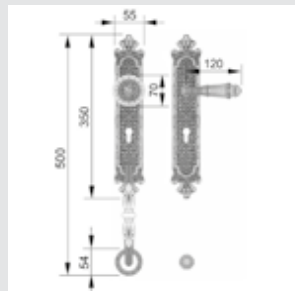

0J4607.D85.**

Entrance door set with handle and knob, and keyhole europrofile 85mm