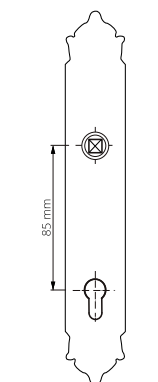

85Y
EUROPROFILE KEY HOLE