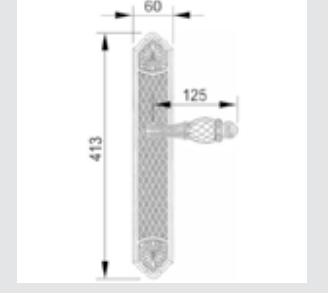

0A3041.000.**
0A3041.N00.**
Door handle on large plate with Swarovski crystal