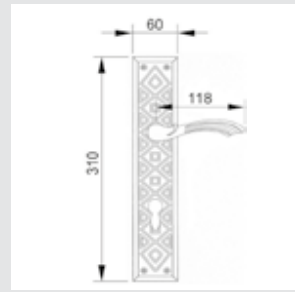

0WC066.6MM.01

Privacy button
ø60mm

0A1993.000.**

Door handle on plate

0A1993.85Y.**

Door handle on plate with keyhole
europrofile 85mm

0A1975.85Y.**

Door handle on plate with keyhole
europrofile 85mm