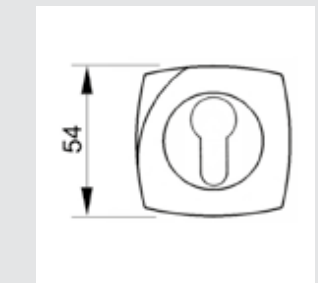

0EY067.000.**
Keyhole escutcheon
- Individual sale -

0M1304.000.**
Door pull handle on plate
- Individual sale -

0N6802.000.**
Door pull handle on roses
- Individual sale -

For right hand - 0V0753.D00.**
For left hand - 0V0753.Z00.**
Window handle - Individual sale