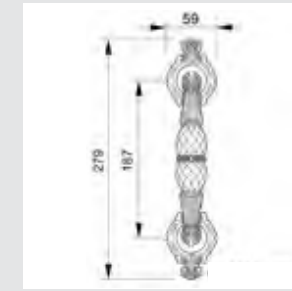

0N7105.S00.**
0N7105.SN0.**
Door pull handle on roses with Swarovski crystal - Individual sale -