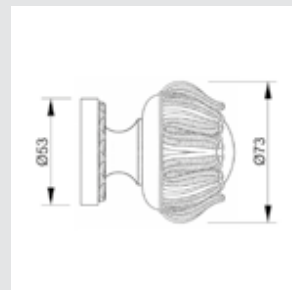

OC6538.000.**
Door fixed knob