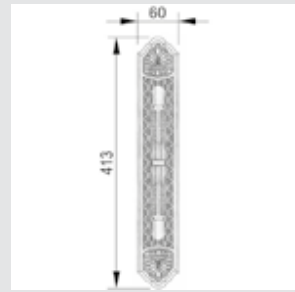

0M3002.000.**
Door pull handle on plate - Individual sale -