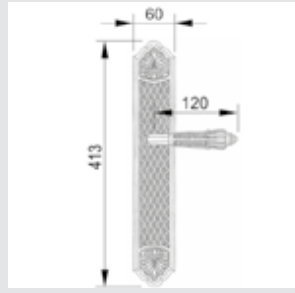

0A3030.000.**
Door handle on large plate