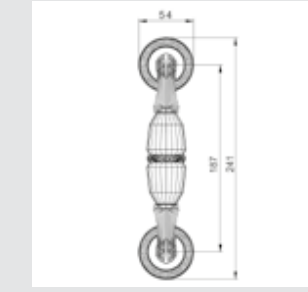

0N6505.ST0.**
0N6505.SN0.**
Door pull handle on roses with Swarovski crystal - Individual sale -