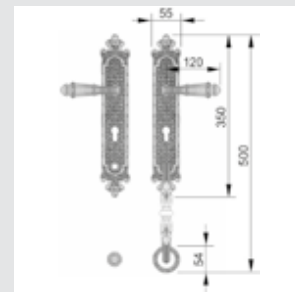

0BC065.000.**

Keyhole escutcheon - Individual sale

0WC065.6MM.**

Privacy button

0M4632.000.**

Door pull handle on plate - Individual sale -

0J4606.85Y.**

Entrance door set with handles and keyhole europrofile 85mm