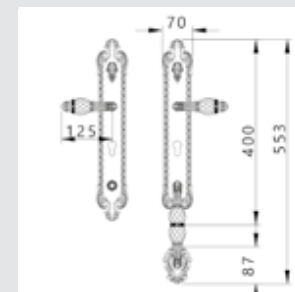

0J2405.S85Y.**
0J2405.SN85Y.**
Entrance door set keyhole europrofile and Swarovski crystal