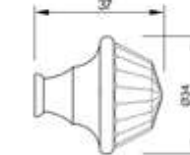

OZ5741.000.**
Furniture knob with Swarovski crystal - Individual sale