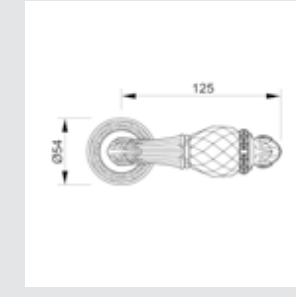

0R6541.000.**
0R6541.N00.**

Door handle on roses with Swarovski crystal