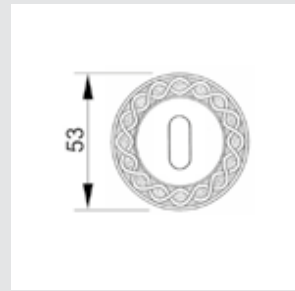

0BC070.000.**
Keyhole escutcheon - Individual sale