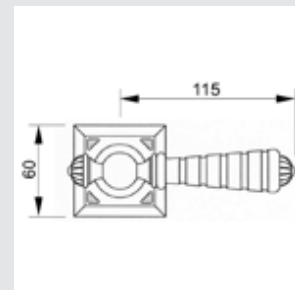

0R6675.000.**

Door handle on roses