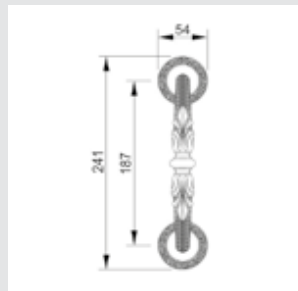

0J1605.S85Y.**
0J1605.SN85Y.**
Entrance door set with handles and keyhole europrofile 85mm

0N6505.000.**
Door pull handle on roses - Individual sale -

0M1602.000.**
Door handle on plate - Individual sale -