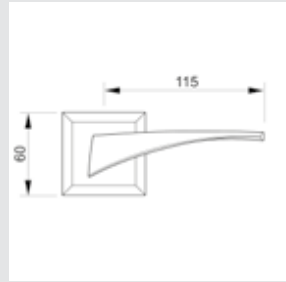

0R6452.000.**
Door handle on roses