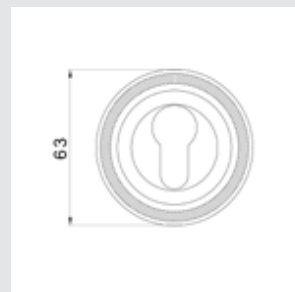

0EY081.000.**
Keyhole escutcheon with Swarovski crystals