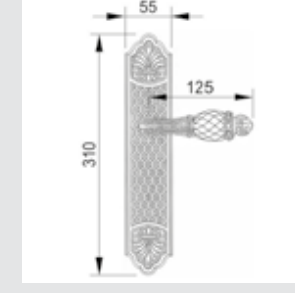

OJ3007.SNZ85.71

Entrance door set with keyhole europrofile 85mm
60x466mm - Fixed knob

OJ3007.SZ85.01

Entrance door set with keyhole europrofile 85mm
60x466mm - Fixed knob

OM3005.S00.44

Door pull handle on plate
60x413mm - Individual sale (1 unit)

OM3005.SN0.01

Door pull handle on plate
60x413mm - Individual sale (1 unit)

0A3130.000.**
Door handle on plate

0A3030.000.**
Door handle on large plate

0R7030.000.**
Door handle on roses

With crystal

0A3141.000.**
0A3141.N00.**
Door handle on plate with Swarovski crystal