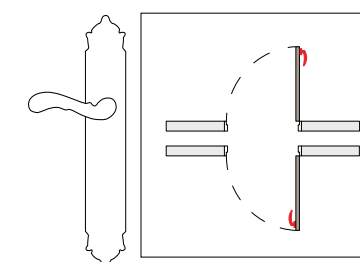

200 CODE
HALF LEVER HANDLE SET LEFT OPENING DOOR

Door handles on plate can be sold with Keyhole, please consider below information before placing an order and inform us about type of keyhole and distance: