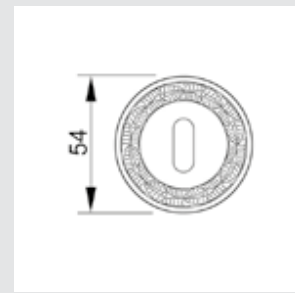

0BC065.000.**
Keyhole escutcheon - Individual sale