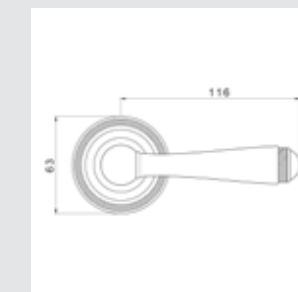

0WC085.6MM.**
Privacy button
with pearl pattern

0A4085.000.**
Door handle on plate
with pearl pattern

0A4085.85Y.**
Door handle on plate
with keyhole
and pearl pattern

0A4085.85Y.**
Door pull handle on roses
with pearl pattern