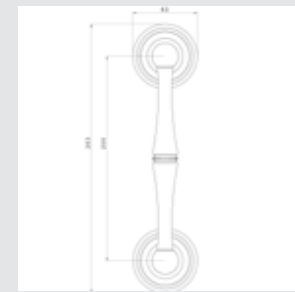

0A4085.85Y.**
Door handle on plate
with keyhole
and pearl pattern

0A4085.85Y.**
Door pull handle on roses
with pearl pattern