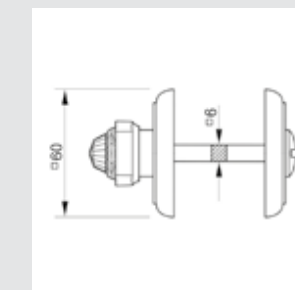

0WC064.B6MM.**
0WC064.BN6MM.**
Privacy button with Swarovski crystal

MATERIALS