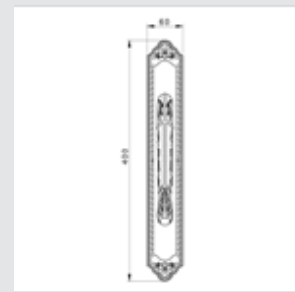

0M2903.000.**
Door pull handle on plate - Individual sale -