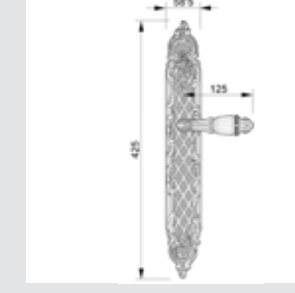

0A1641.B00.**
0A1641.N00.**
Door handle on large plate with Swarovski crystal