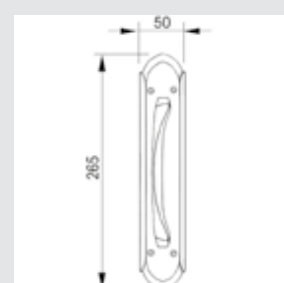

0M1304.000.**
Door pull handle on plate
- Individual sale -