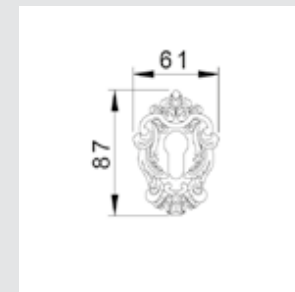

OEY074.000.**
Keyhole escutcheon - Individual sale