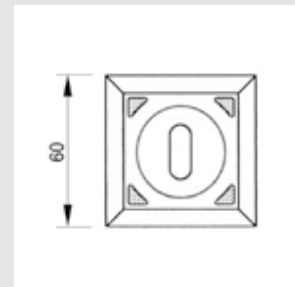

0BC066.000.**

Keyhole escutcheon - Individual sale