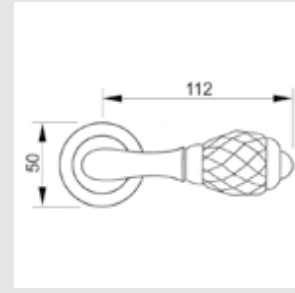

○ 0A4340.000.**
● 0A4340.N00.**
Door handle on roses with Swarovski crystal

○ 0A9240.000.**
● 0A9240.N00.**
Door handle on roses with Swarovski crystal

○ 0R6040.000.**
● 0R6040.N00.**
Door handle on roses with Swarovski crystal