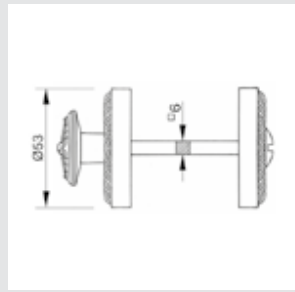

0WC070.6MM.**
Privacy button