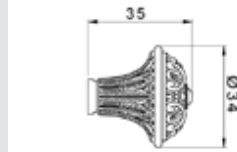

OZ5757.000.**
Furniture knob - Individual sale