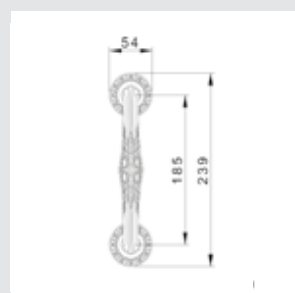

0N7524.000.**
Door pull handle on roses - Individual sale -