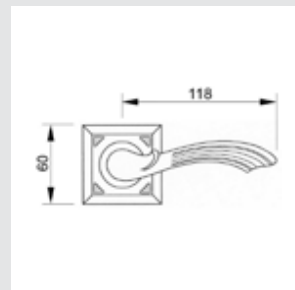

0R6693.000.**

Door handle on roses