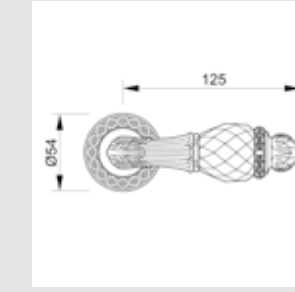

0R7041.000.**
0R7041.N00.**
Door handle on roses with Swarovski crystal