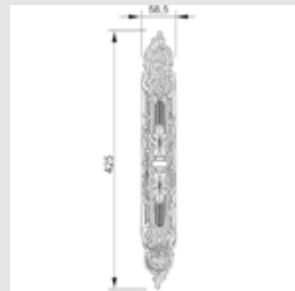

0J1605.S85Y.**
0J1605.SN85Y.**
Entrance door set with handles and keyhole europrofile 85mm

0N6505.000.**
Door pull handle on roses - Individual sale -

0M1602.000.**
Door handle on plate - Individual sale -