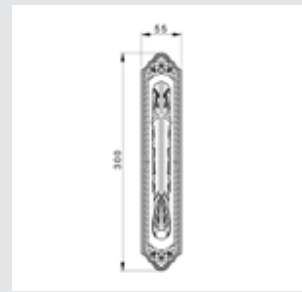

0A3734.85Y.**
Door pull handle on plate - Individual sale -