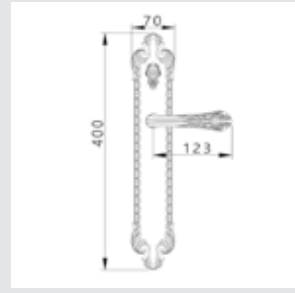

Medium size
Ø 40

0Z2404.000.01
Individual sale (1 unit)

Small size
Ø 33
0Z2403.000.01
Individual sale (1 unit)

0A2824.000.**
Door handle on plate

0A2424.000.**
Door handle on large plate

0R7424.000.**
Door handle on roses