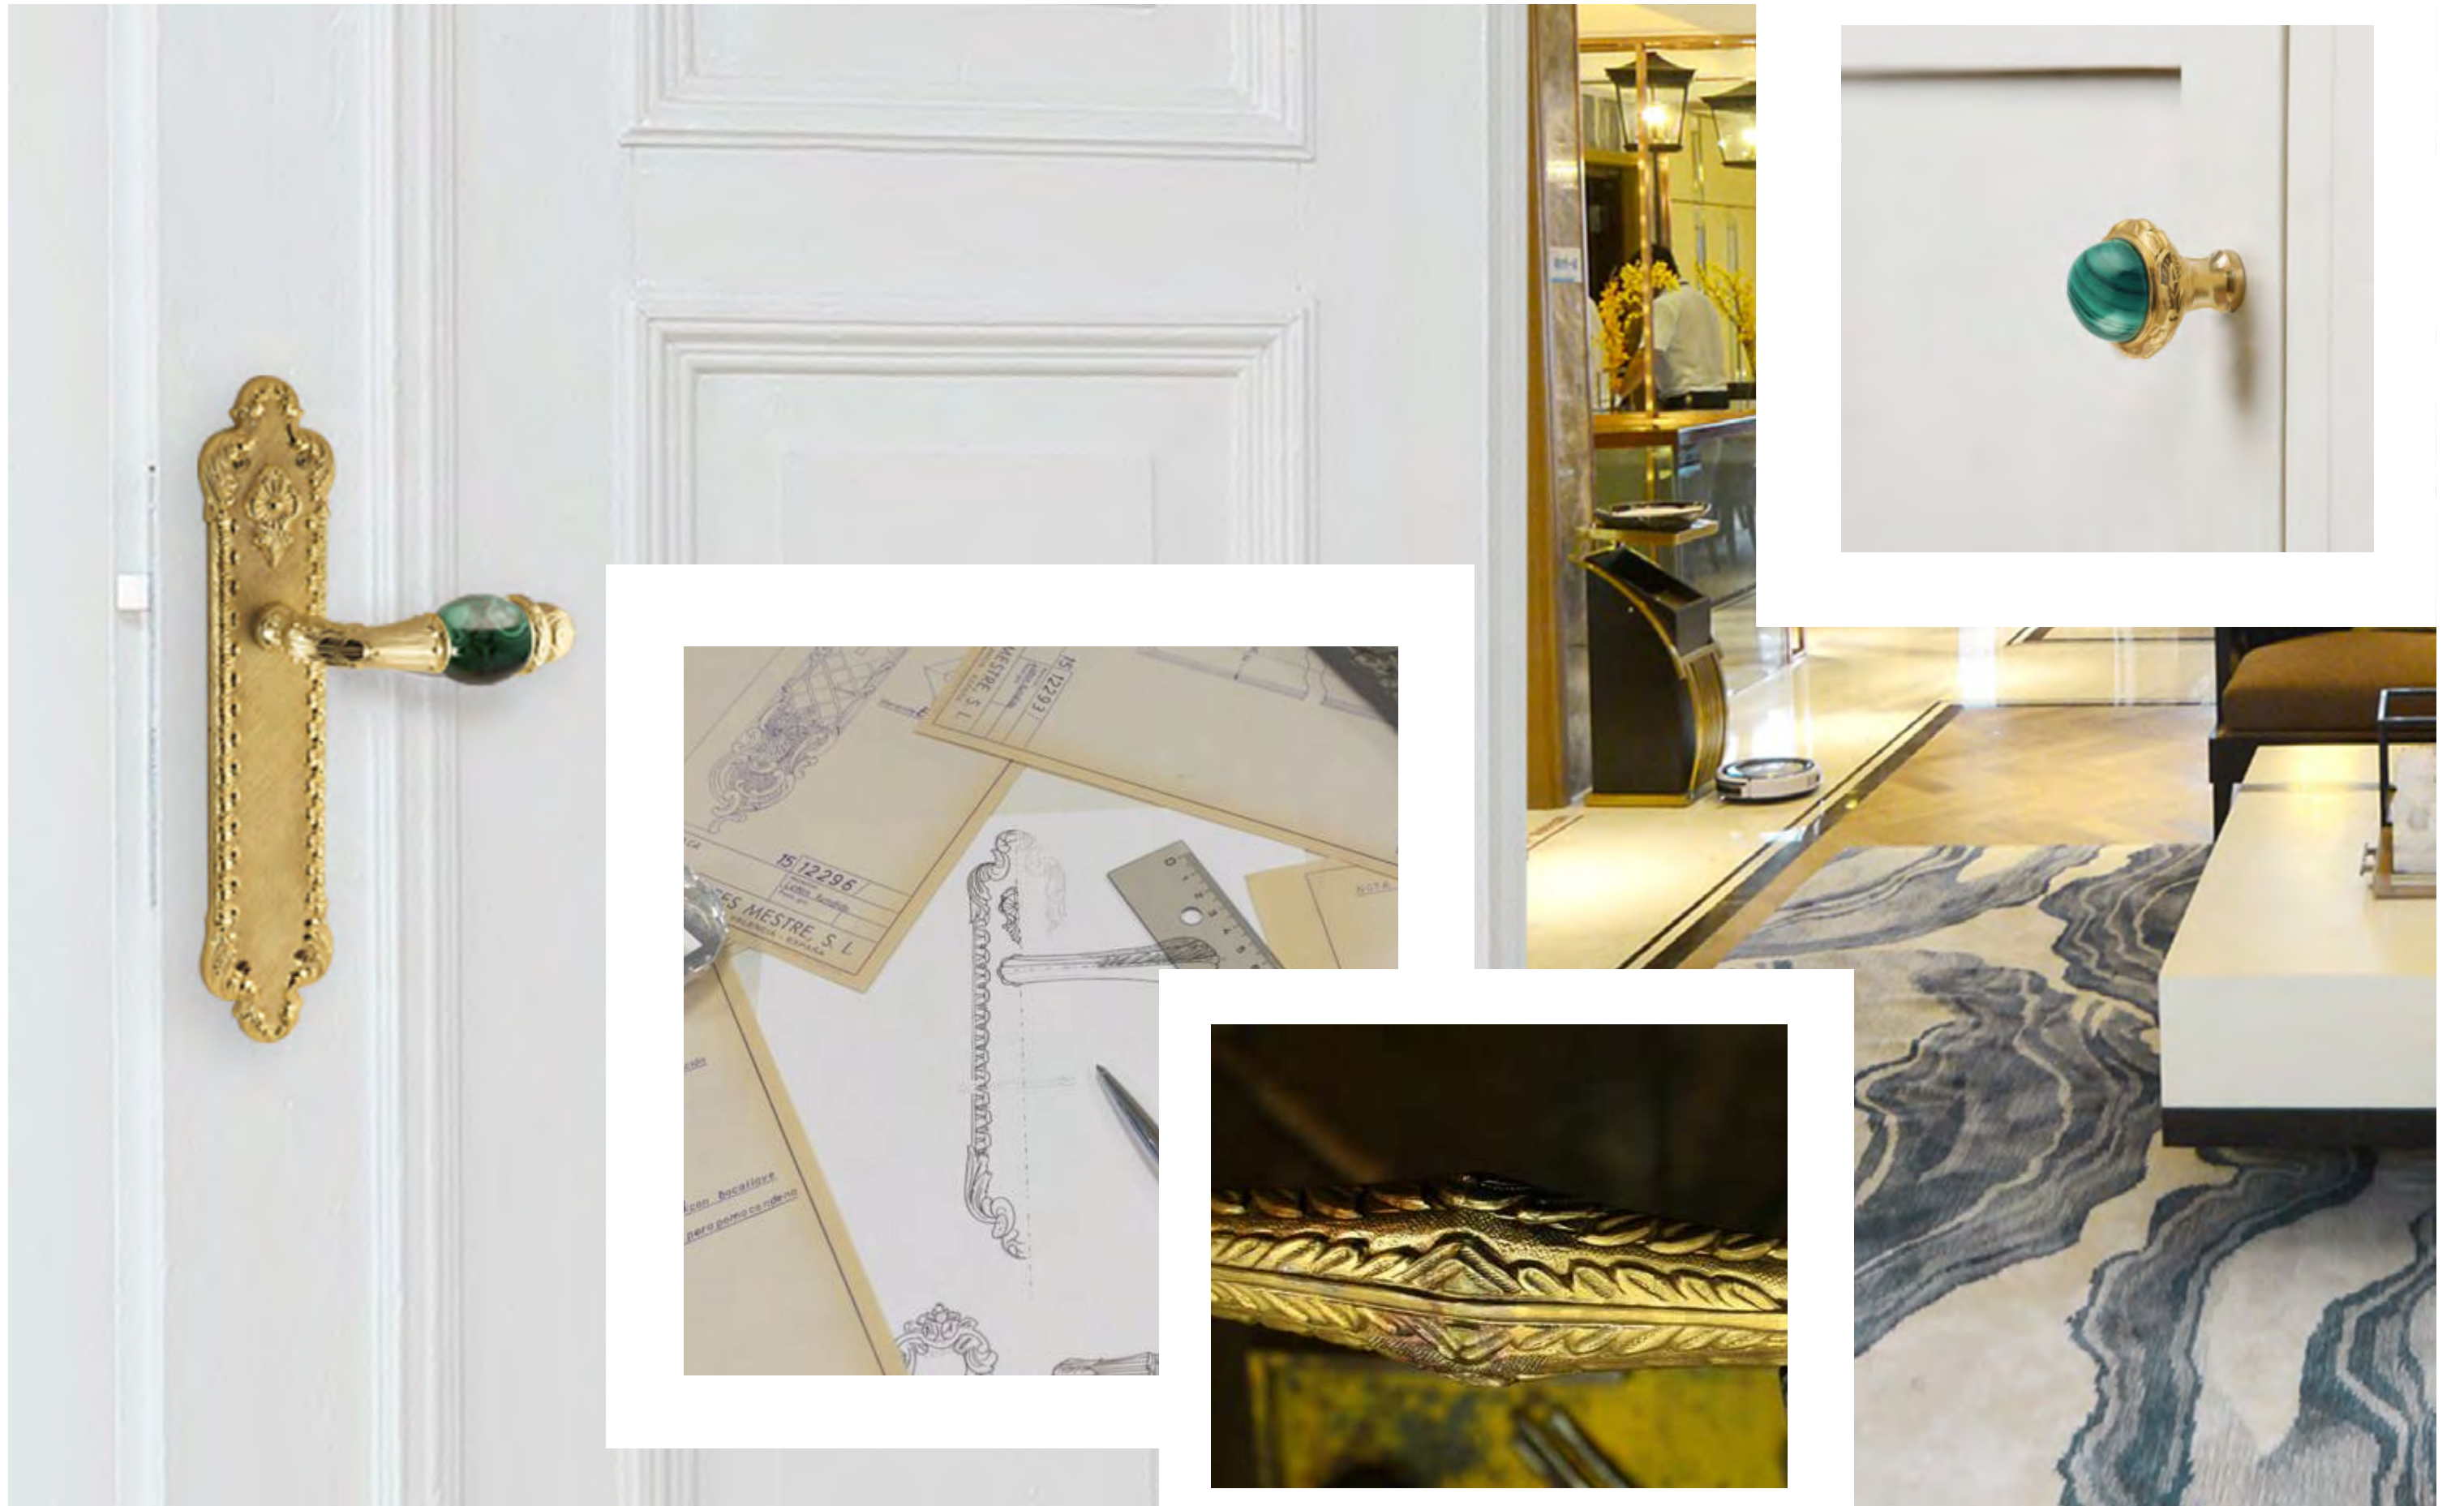

Exclusive Treasure serie with
MALACHITE semi-precious stone