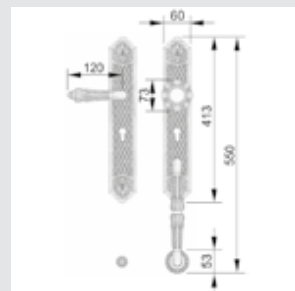

0J3007.Z85.**
Entrance door set with knob and keyhole europrofile 85mm