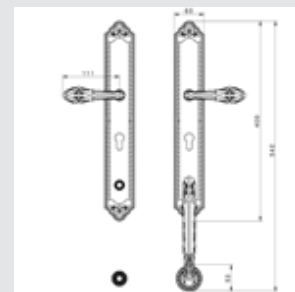

VARIATIONS

Possible variations on door hardware products.

CODE	DESCRIPTION
000	Lever handle set without keyhole
100	Half lever handle set - Right opening
200	Half lever handle set - Left opening
85Y	Lever handle set on plate with euro profile keyhole at 85mm
70P	Lever handle set on plate with privacy button at 70mm
90P	Lever handle set on plate with privacy button at 90mm
EY0	Lever handle set on roses with euro profile keyhole escutcheons
BC0	Lever handle set on roses with capsule keyhole escutcheons
BH0	Lever handle set on roses with english/dutch keyhole escutcheons

0WC070.6MM.**
Privacy button

0A3734.85Y.**
Door pull handle on plate - Individual sale -

0M2903.000.**
Door pull handle on plate - Individual sale -

0N7003.000.**
Door pull handle on roses - Individual sale -

0J2910.85Y.**
Entrance door set with keyhole europrofile 85mm

MATERIALS

Custom your door hardware, you can combine the plate with different handle designs available.

0A3534.000.44
Door handle on plate
55x315mm - Set (2 units)