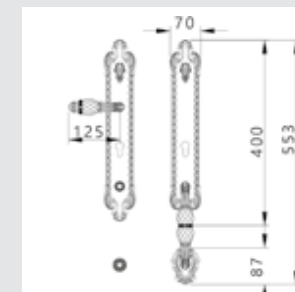

0J2407.S85Y.**
0J2407.SN85Y.**
Entrance door set keyhole europrofile 85mm left and Swarovski crystal