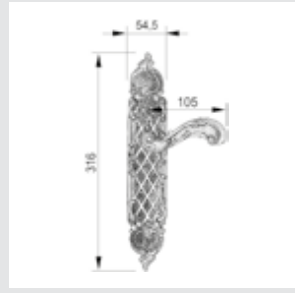

0A1716.000.**
Door handle on plate