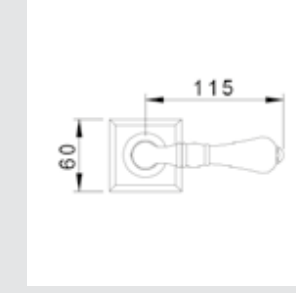

● OR6469.LP0.**
Door handle on roses with lapis lazuli stone