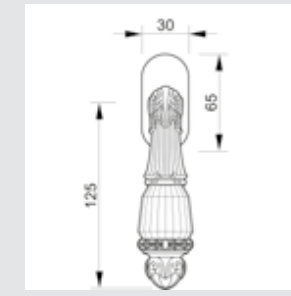

0V0741.B00.**
Applicable for right and left opening/hand.
Window handle with Swarovski crystal - Individual sale