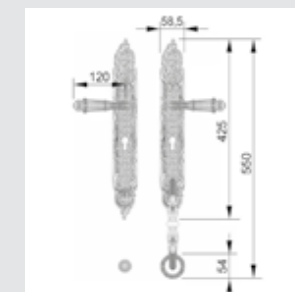

0J1606.85Y.**
Entrance door set with keyhole europrofile 85mm

MATERIALS