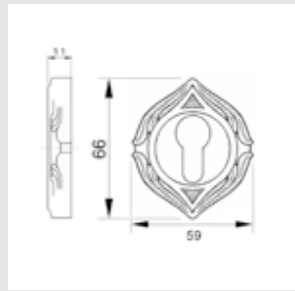

0EY073.000.**
Keyhole escutcheon - Individual sale