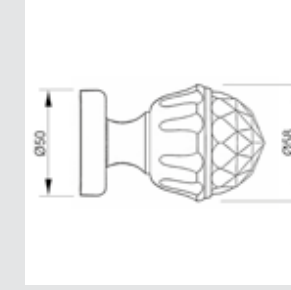

0P6045.000.**
0P6045.N00.**
Door turn knob
with Swarovski crystal