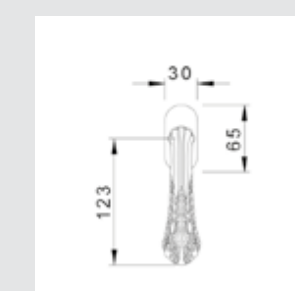

0V0724.000.**
Window handle - Individual sale
Applicable for right and left opening/hand.