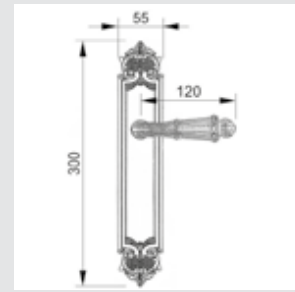

0A3870.000.**
Door handle on plate