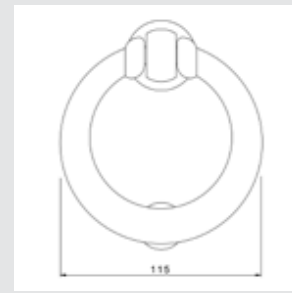

OK0178.000.**

Door Knocker - Individual Sale

MATERIALS

Brass

Crystals from Swarovski: Clear Black