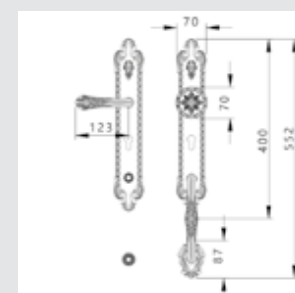

0J2417.Z85.**
Entrance door set with handle and knob, and keyhole europrofile 85mm