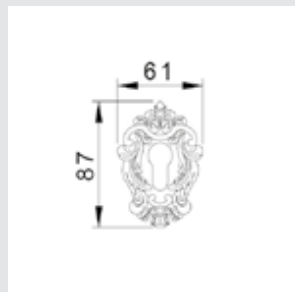

0EY074.000.**
Keyhole escutcheon - Individual sale