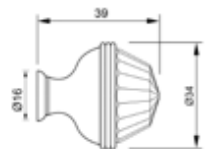

OZ5738.000.**
Furniture knob with Swarovski crystal - Individual sale