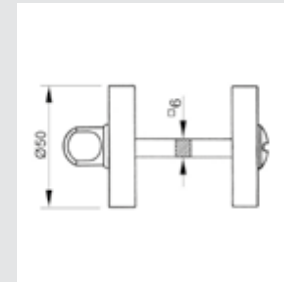

0WC067.6MM.**
Privacy button