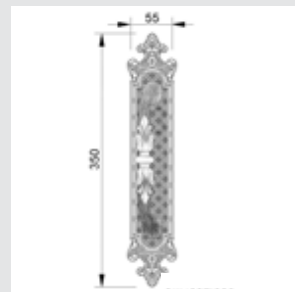

0M4632.000.**

Door pull handle on plate - Individual sale -