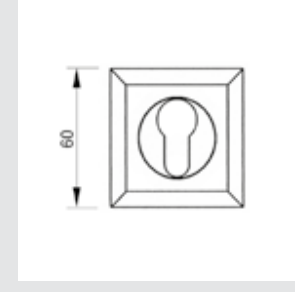

OEY064.000.**
Keyhole escutcheon - Individual sale

OBC064.000.**
Keyhole escutcheon - Individual sale

OWC064.6MM.**
Privacy button

FURNITURE KNOBS NOTE: Fixing screw Ø 4mm. Recommended hole Ø 4,5mm

MATERIALS: