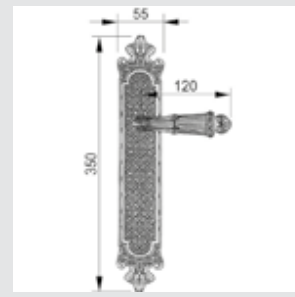

0M4605.S00.01
 Door pull handle on plate
 55x350mm - Individual sale (1 unit)

0D4645.000.01
 Door knob on plate
 55x350mm - Set (2 units)
Turn knob

0M4605.SN0.12
 Door pull handle on plate
 55x350mm- Individual sale (1 unit)