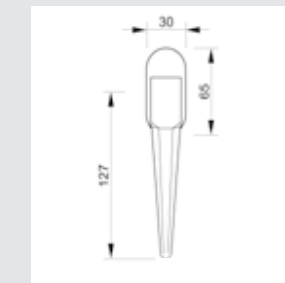

For right hand - 0V0754.D00.**
For left hand - 0V0754.Z00.**
Window handle - Individual sale