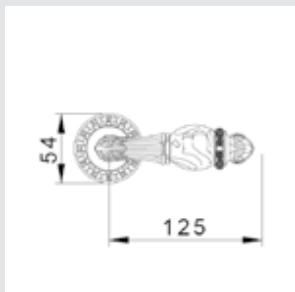

0Z5739.LP0.50
Furniture knob
Ø 23 - Individual sale (1 unit)

TREASURE PRECIOUS

● OA2841.ML0.**
Door handle on plate with malachite stone

● OA2441.ML0.**
Door handle on large plate malachite stone

● OR7441.ML0.**
Door handle on roses malachite stone