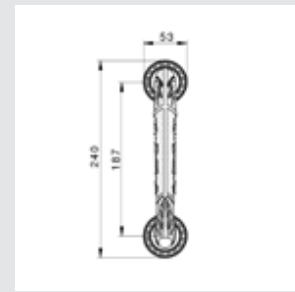

0N7003.000.**
Door pull handle on roses - Individual sale -