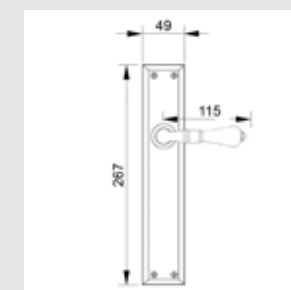

0A4769.000.**
0A4769.N00.**
Door handle on PLATE with Swarovski crystal