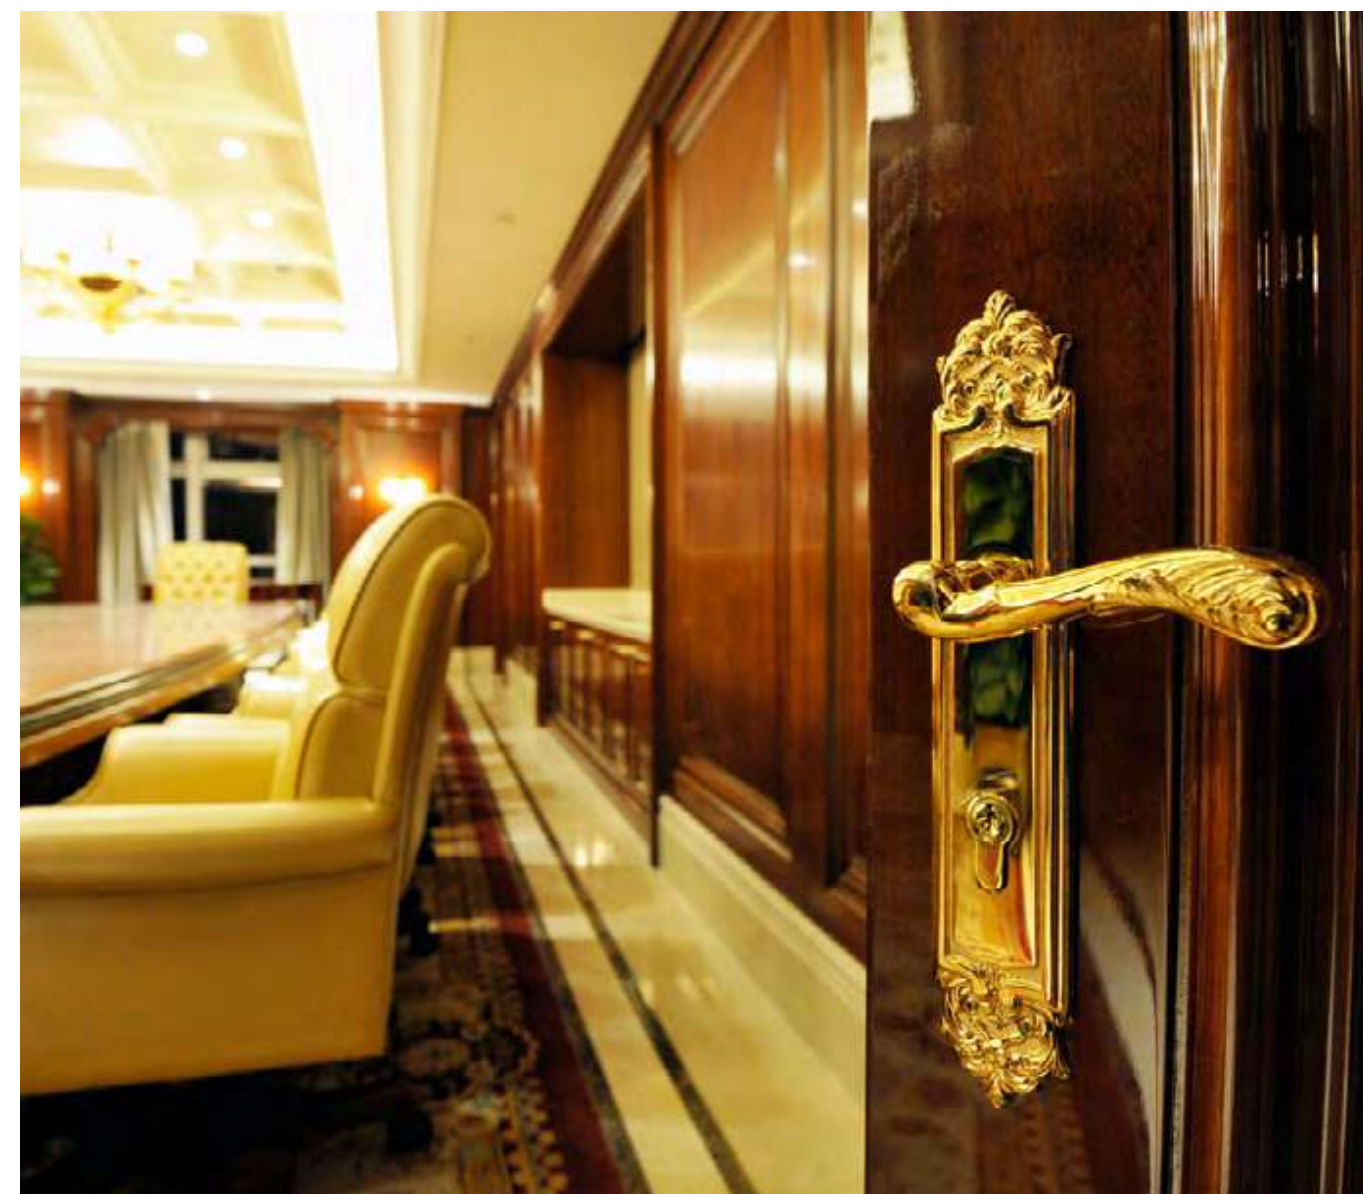

0A3720.85Y.34

Door handle on large plate with keyhole
60x400mm - Set (2 units)

0J3705.85Y.12

Entrance door set with keyhole europrofile 85mm
60x530mm - Set (2 units)

0M3802.000.34

Door pull handle on plate
55x300mm - Individual sale (1 unit)