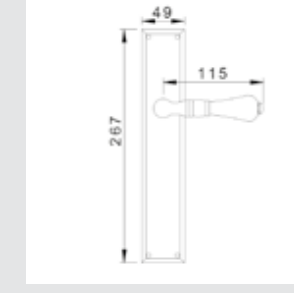

● OA4769.LP0.**
Door handle on plate with lapis lazuli stone