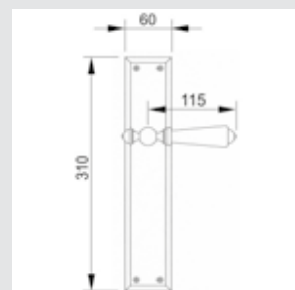

0A4771.000.**
Door handle on large plate