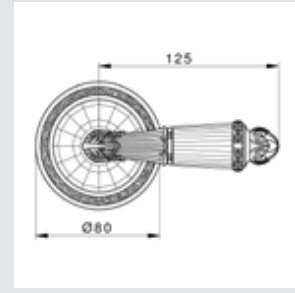

0P6548.000.01

Door turn knob
with exclusive Swarovski crystals
ø 54 - Set (2 units)

EY2719.B00.01

Keyhole scutcheon euro type
ø 66 - Individual sale (1 unit)

OR6260.000.**
Door handle on roses

OR6216.000.**
Door handle on roses