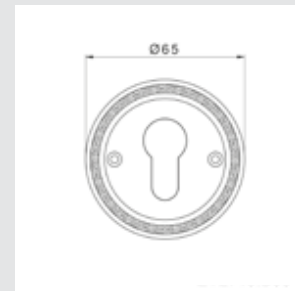

EY2719.B00.**
Keyhole scutcheon type