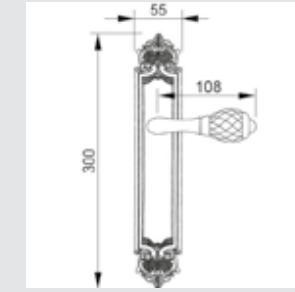

0A3840.000.**
0A3840.N00.**
Door handle on plate with Swarovski crystal