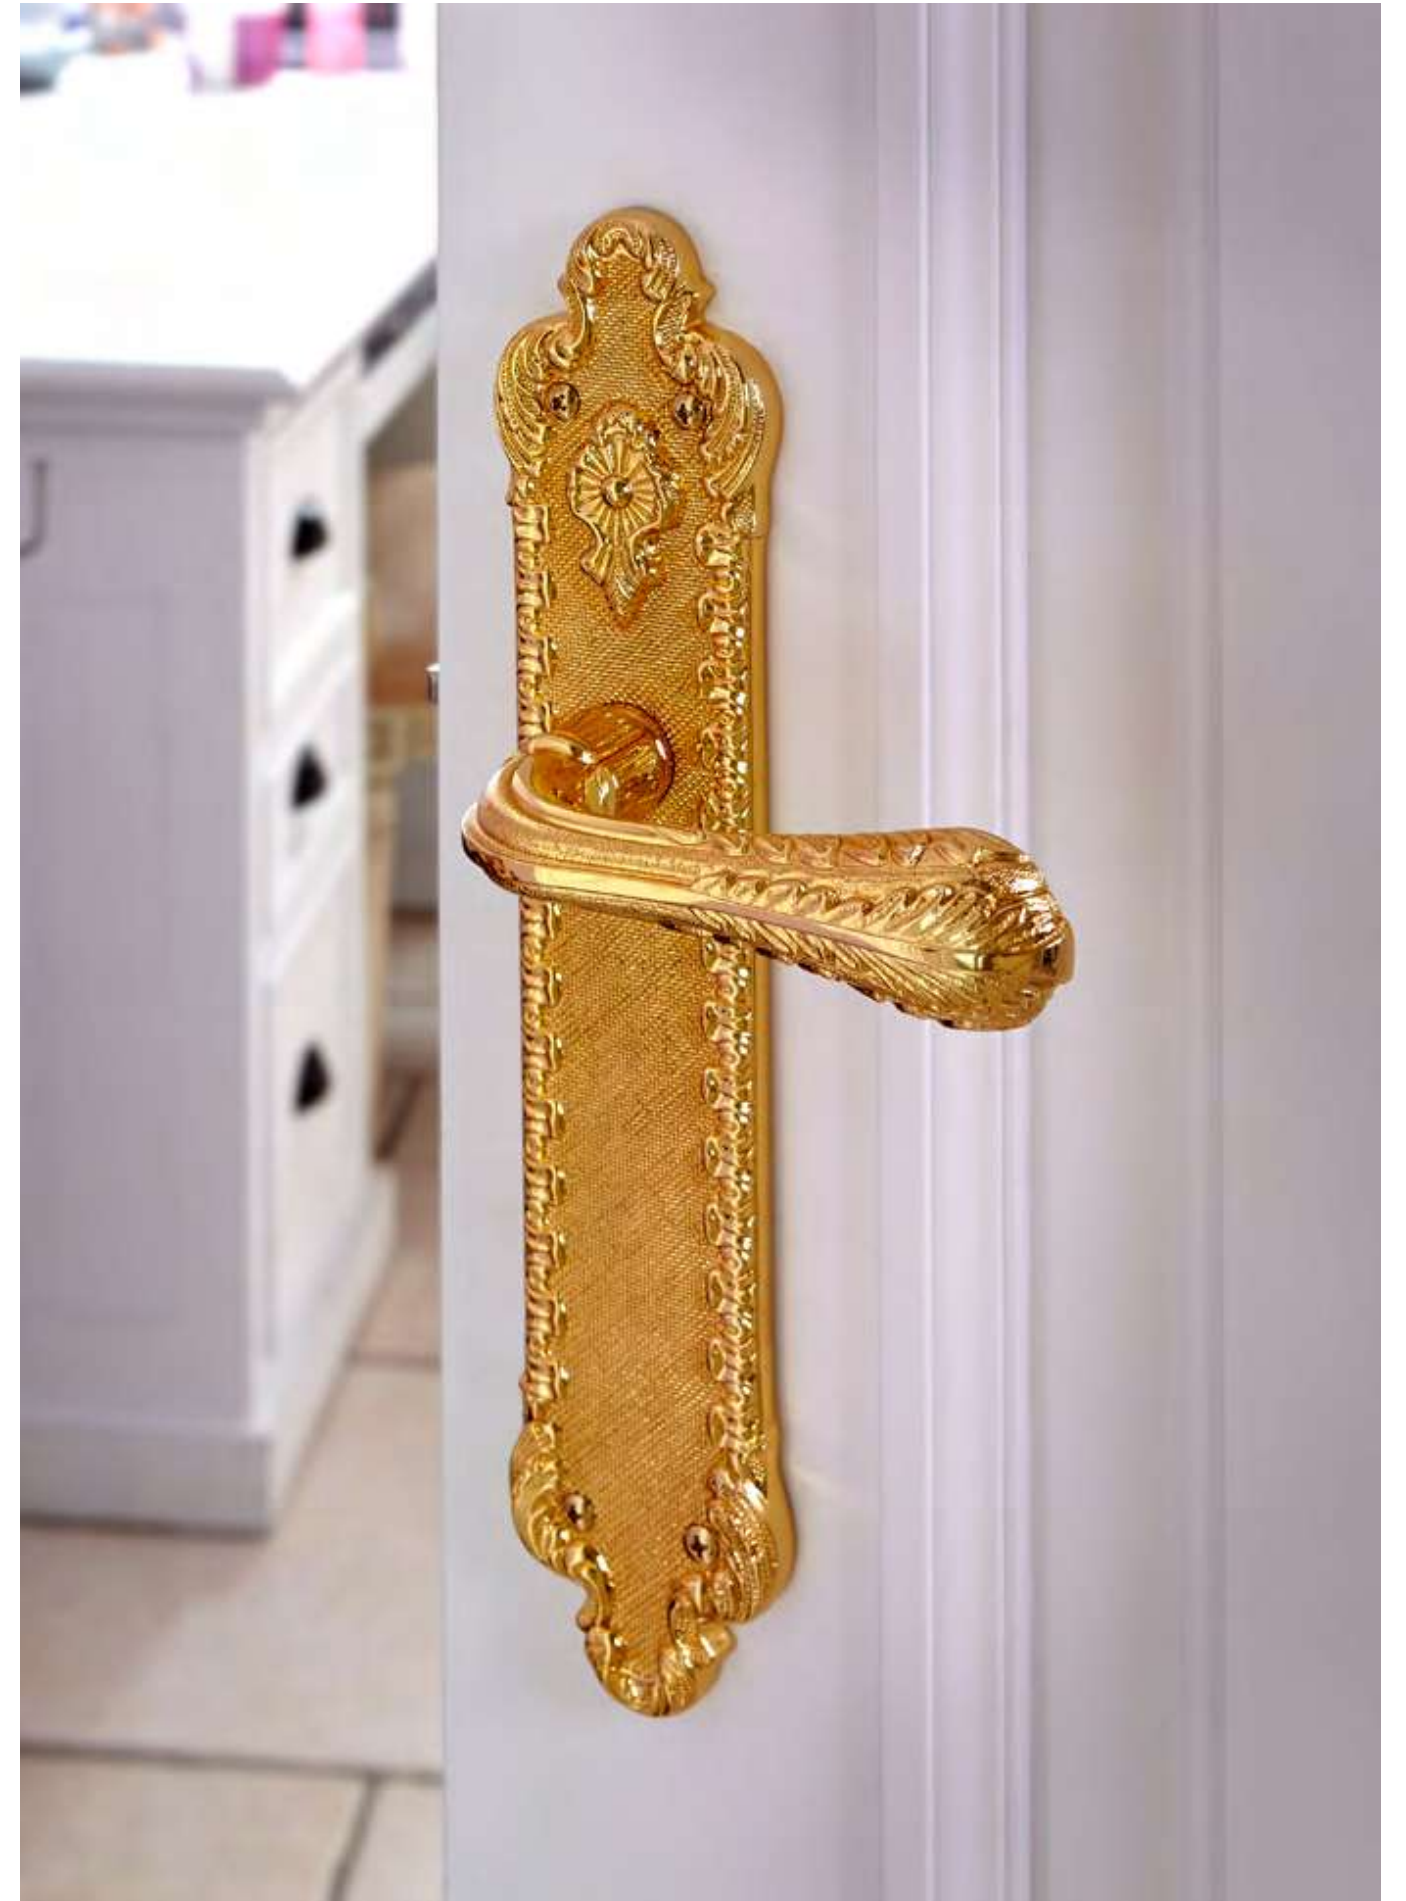

Among this iconic collection, you will find original door furniture and central knobs and fantastic window handles inspired by historical architecture motifs sculpted in pure brass by expert artisan in Spain.

0A2824.000.12

Door handle on small plate
64x310mm - Set (2 units)

0A2424.000.62

Door handle on large plate
70x400mm - Set (2 units)

OR7424.000.53
Door handle on roses
61x87mm - Set (2 units)

OR7424.000.01
Door handle on roses
61x87mm - Set (2 units)