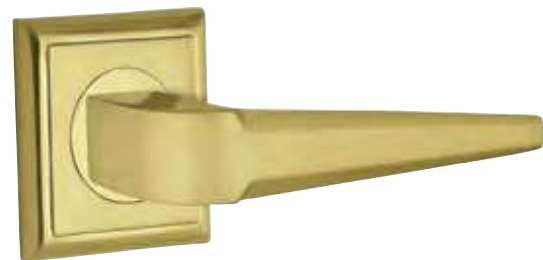

0M2304.000.45
Door pull handle on plate
47x260 - Individual sale (1unit)

0R6454.000.22

Door handle on roses
60x60 - Set (2 units)