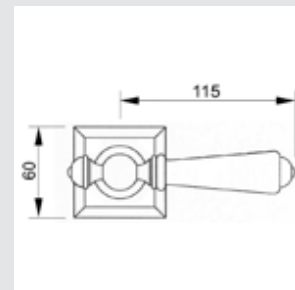

0R6471.000.**
Door handle on roses