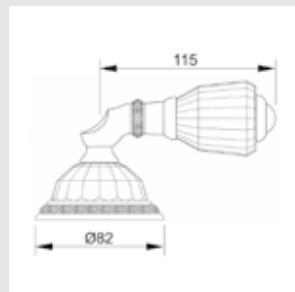

OR6263.000.**
Door handle on roses with exclusive Swarovski crystal