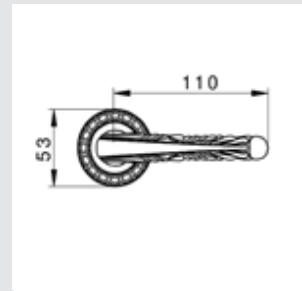

0R7032.000.**
Door handle on roses