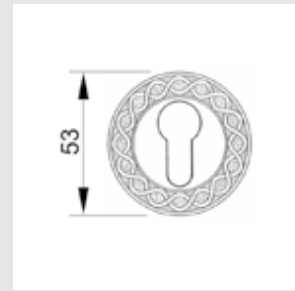

0EY070.000.**
Keyhole escutcheon - Individual sale