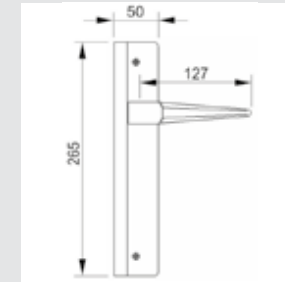

0A4752.000.**
Door handle on plate

0R6452.000.**
Door handle on roses

0M4704.000.**
Door pull handle on plate
- Individual sale -

0WC067.6MM.**
Privacy button

0A2754.000.**
Door handle on plate

0R6454.000.**
Door handle on roses