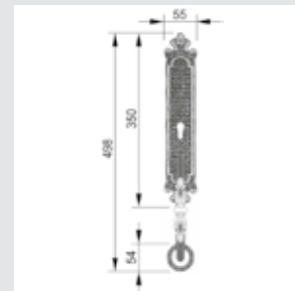

0X4631.D85.**

Push plate with pull handle and keyhole europrofile 85mm

MATERIALS

Brass

Crystals from Swarovski: Clear

Black