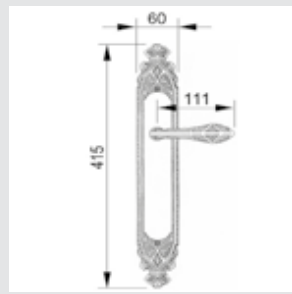

0A3800.000.34

Door handle on plate
55x300mm - Set (2 units)

**Recommended design*

0A3870.000.01

Door handle on plate
55x300mm - Set (2 units)

0R6560.000.44

Door handle on roses
ø54mm - Set (2 units)

0EY065.000.01

Door pull handle on large plate
60x400mm - Individual sale (1 unit)

0N7003.000.01

Door pull handle on roses
53x240mm - Individual sale (1 unit)

0J2910.85Y.34

Entrance door set with keyhole europrofile 85mm
60x542mm

0M3405.SN0.01

Door pull handle on plate
60x415mm - Individual sale (1 unit)

0M3405.S00.44

Door pull handle on plate
60x415mm - Individual sale (1 unit)

0J3407.SN85Y.01

Entrance door set with keyhole europrofile 85mm
60x507mm

0J3407.S85Y.44

Entrance door set with keyhole europrofile 85mm
60x507mm

0A3534.000.**
Door handle on plate

0A3434.000.**
Door handle on large plate

0R7134.000.**
Door handle on roses

With crystal

0A3541.000.**
0A3541.N00.**
Door handle on plate with Swarovski crystal