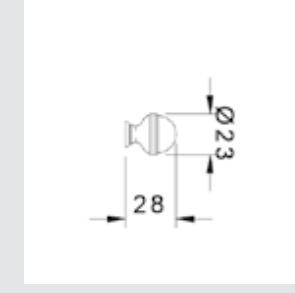

● OZ5739.LP0.**
Furniture knob with lapis lazuli stone - Individual sale -