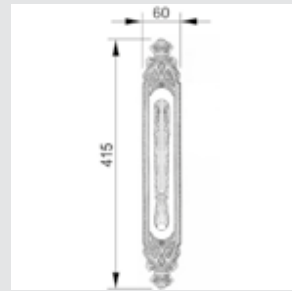

0M3402.000.**
Door pull handle on plate - Individual sale -