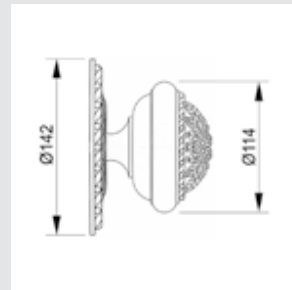

0P6045.N00.50

Door turn knobs
with Swarovski crystal
Ø 50 - Set (2 units)

0P6046.000.01

Door turn knobs
with Swarovski crystal
Ø 50 - Set (2 units)

DOOR
KNOBS

OC0860.861.**
Door fixed knob

OC0594.595.**
Door fixed knob