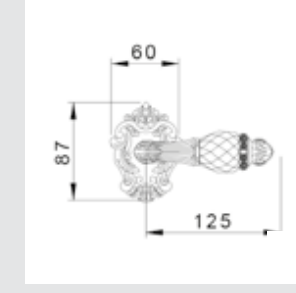

0R7441.000.**
0R7441.N00.**
Door handle on roses with Swarovski crystal