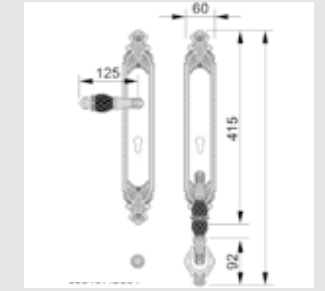

0J3407.S85Y.**
0J3407.SN85Y.**
Entrance door set with keyhole europrofile 85mm with Swarovski crystal