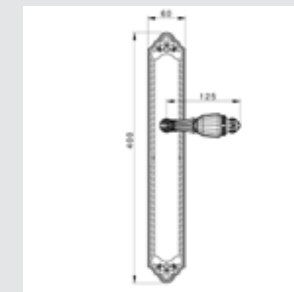

0A2941.B00.**
0A2941.N00.**
Door handle on plate with Swarovski crystal