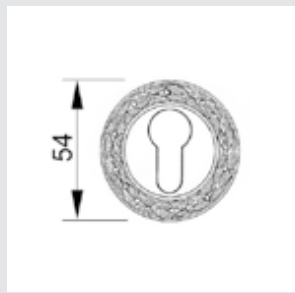

0EY065.000.**
Keyhole escutcheon - Individual sale