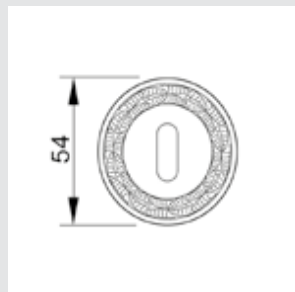

0BC065.000.**

Keyhole escutcheon - Individual sale